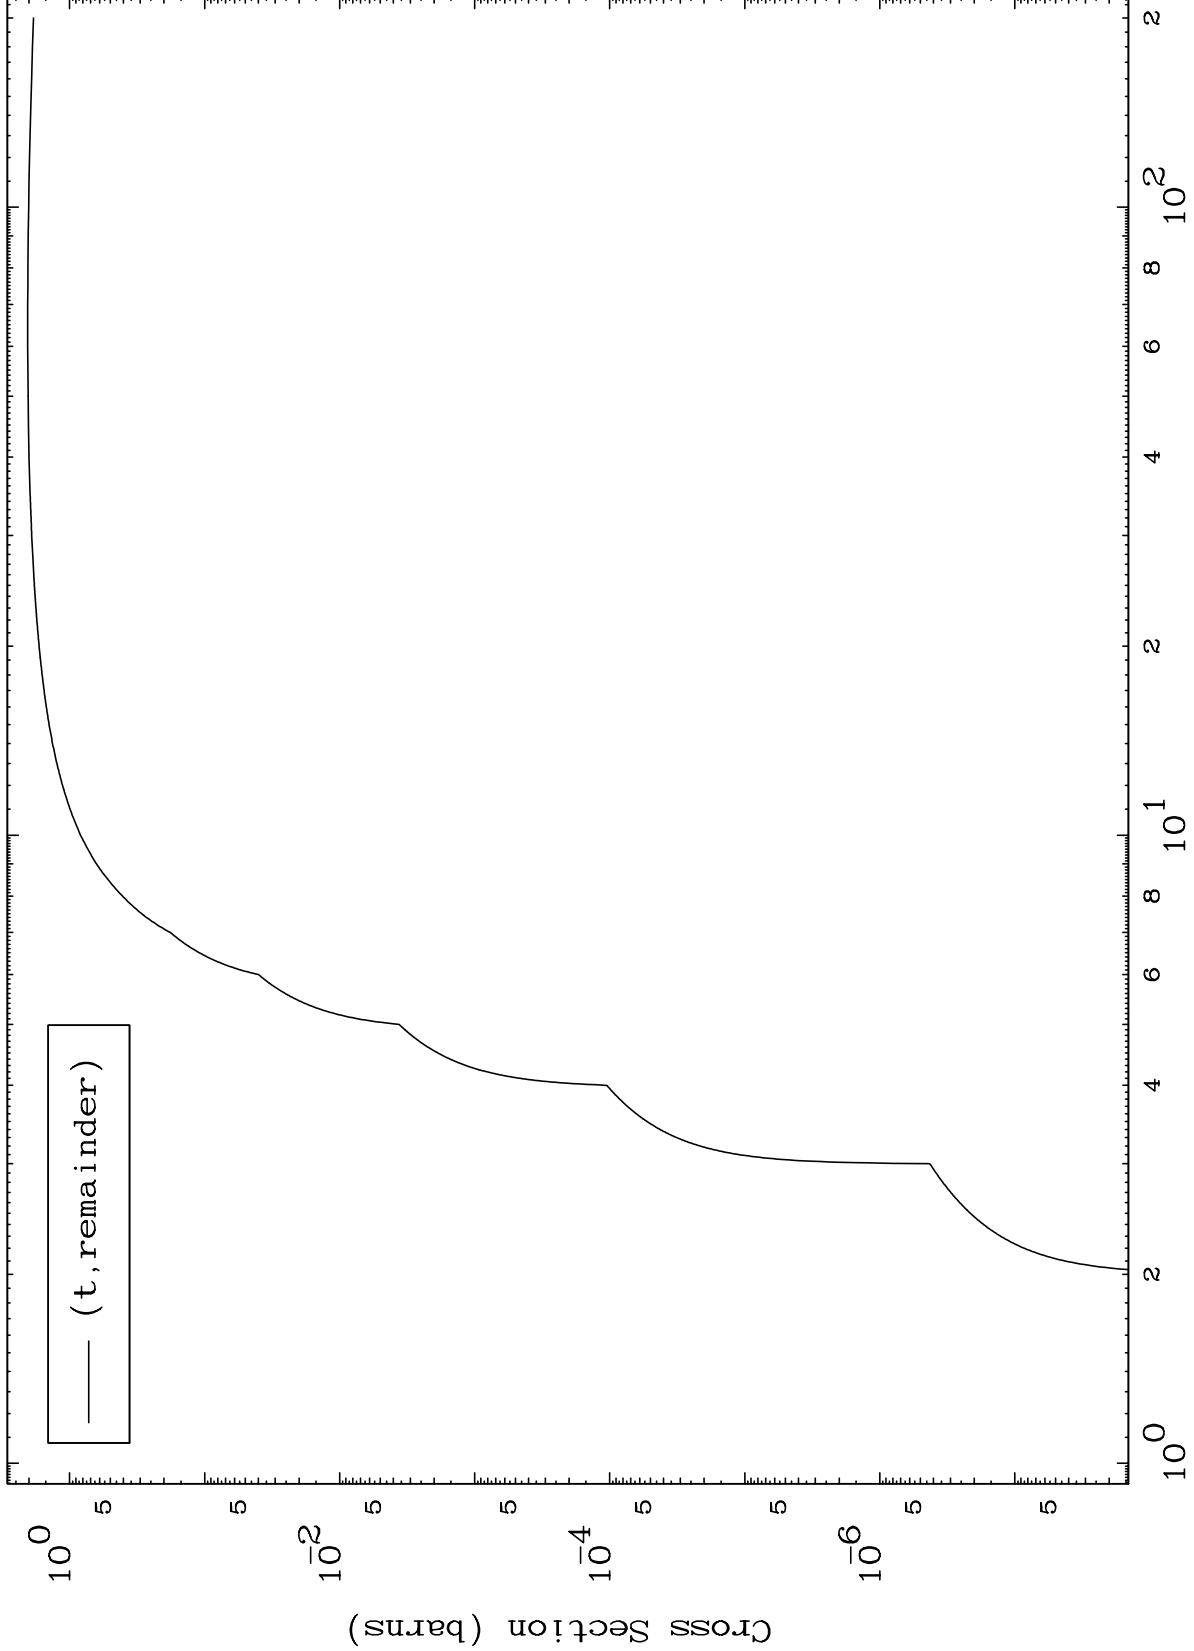

Press Mouse Button to Start

MAT 4932

Triton Major

49-In-115

0 Kelvin Cross Sections

Incident Energy (MeV)

49-In-115