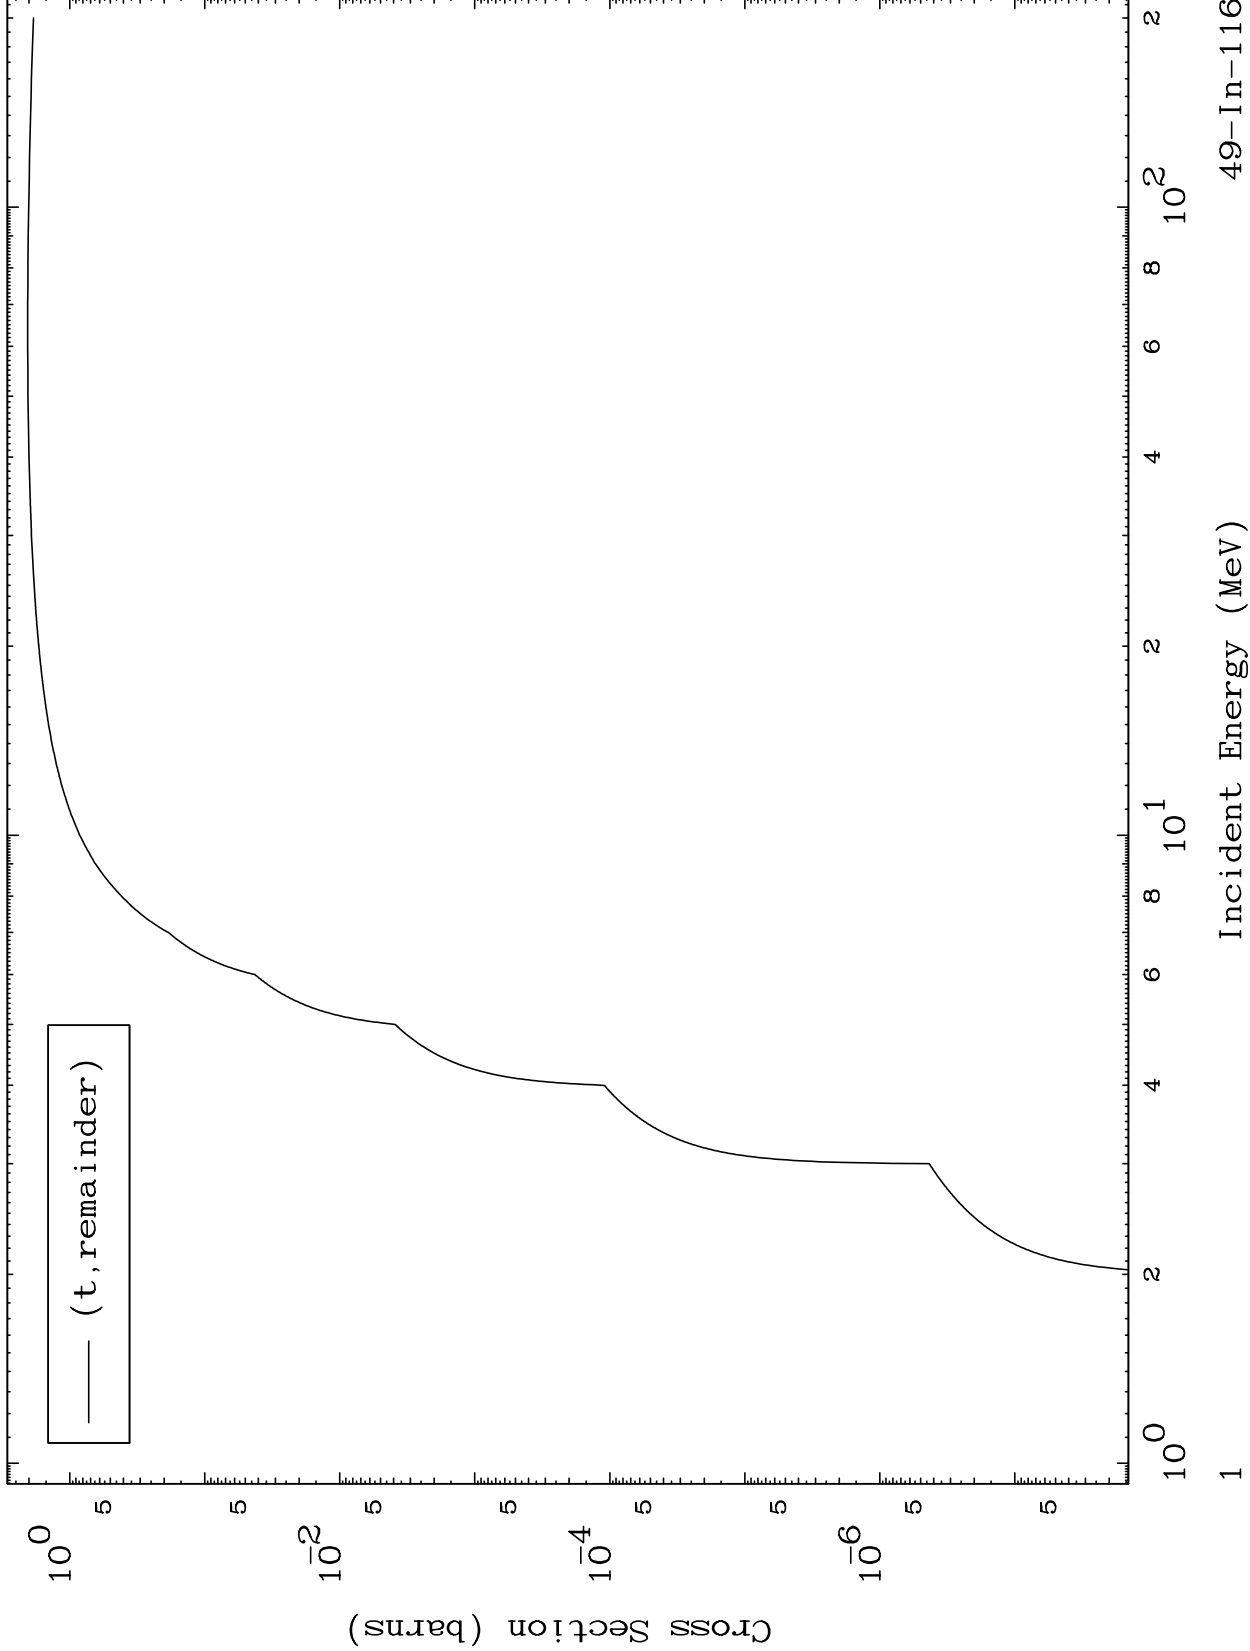

Press Mouse Button to Start

MAT 4934

Triton Major

49-In-116

0 Kelvin Cross Sections

Incident Energy (MeV)

49-In-116