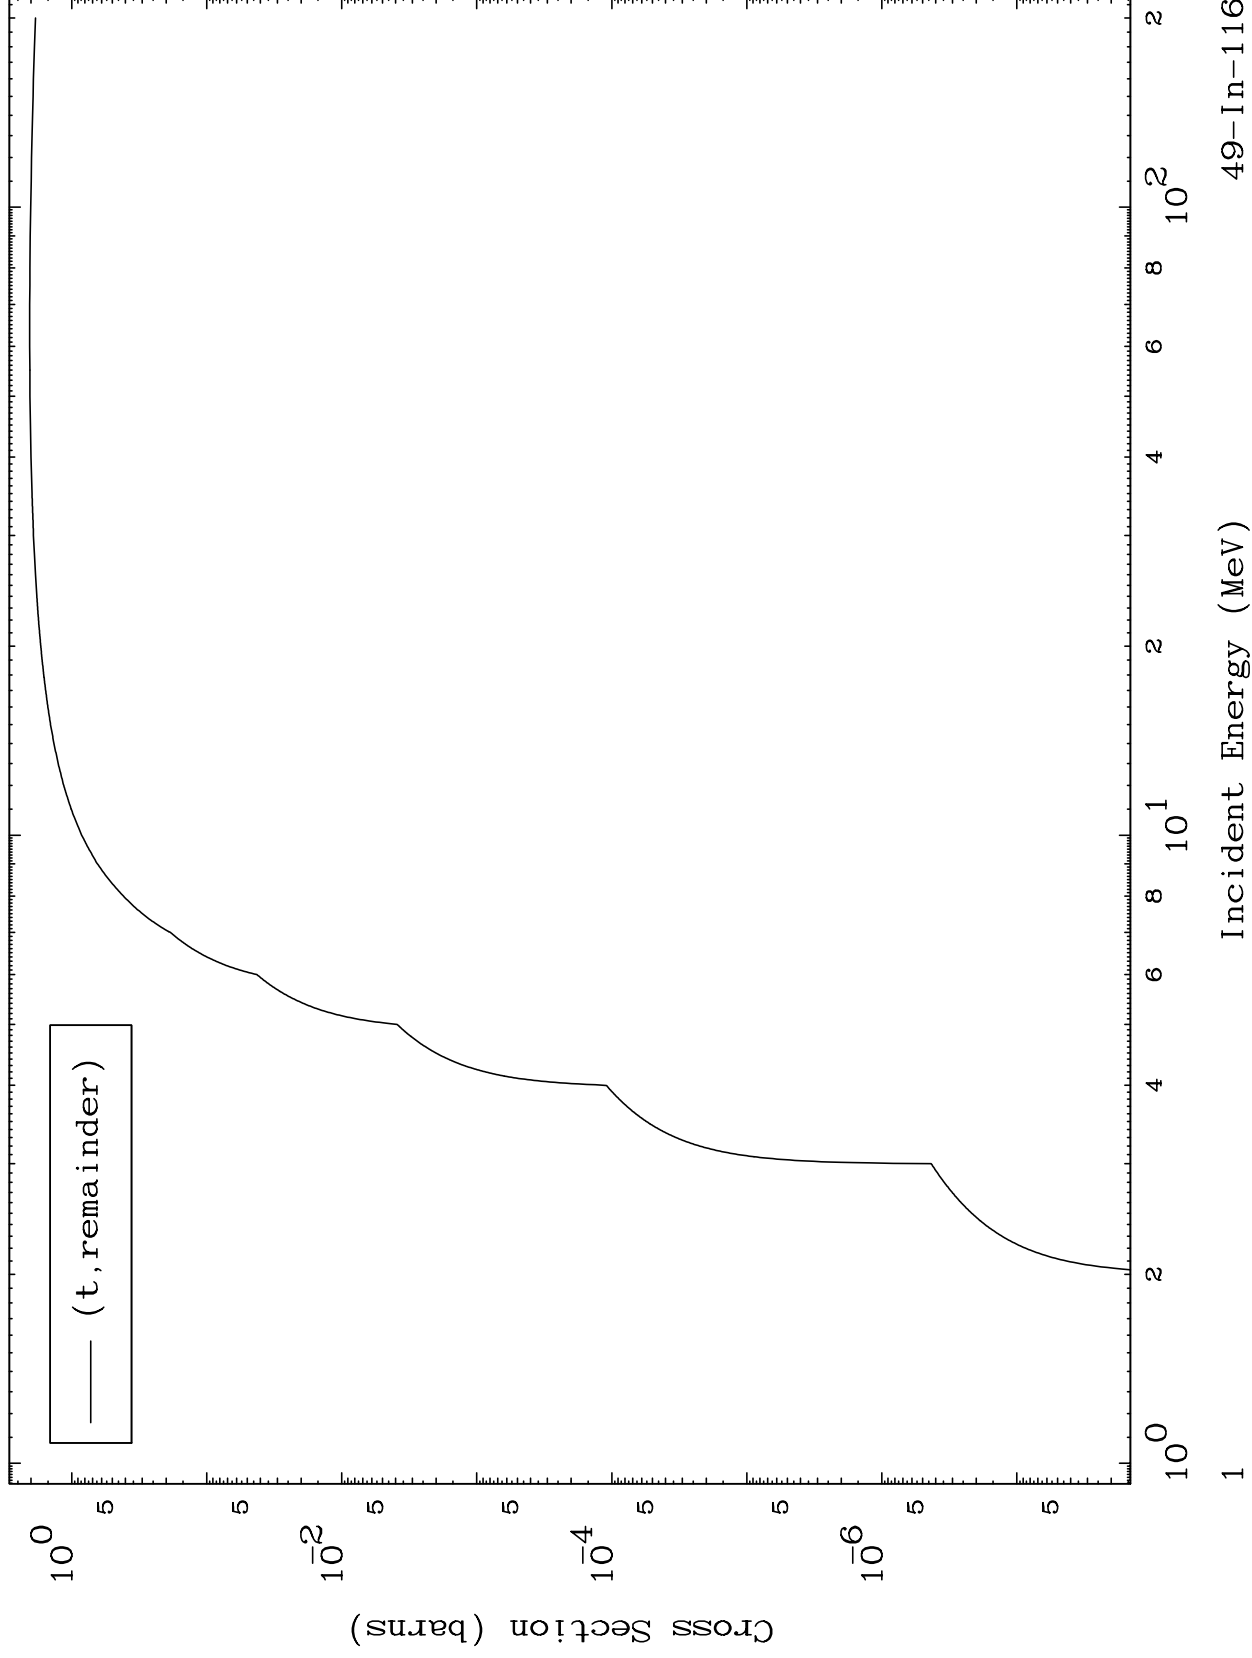

Press Mouse Button to Start

MAT 4935

Triton Major

49-In-116

0 Kelvin Cross Sections

49-In-116

Incident Energy (MeV)