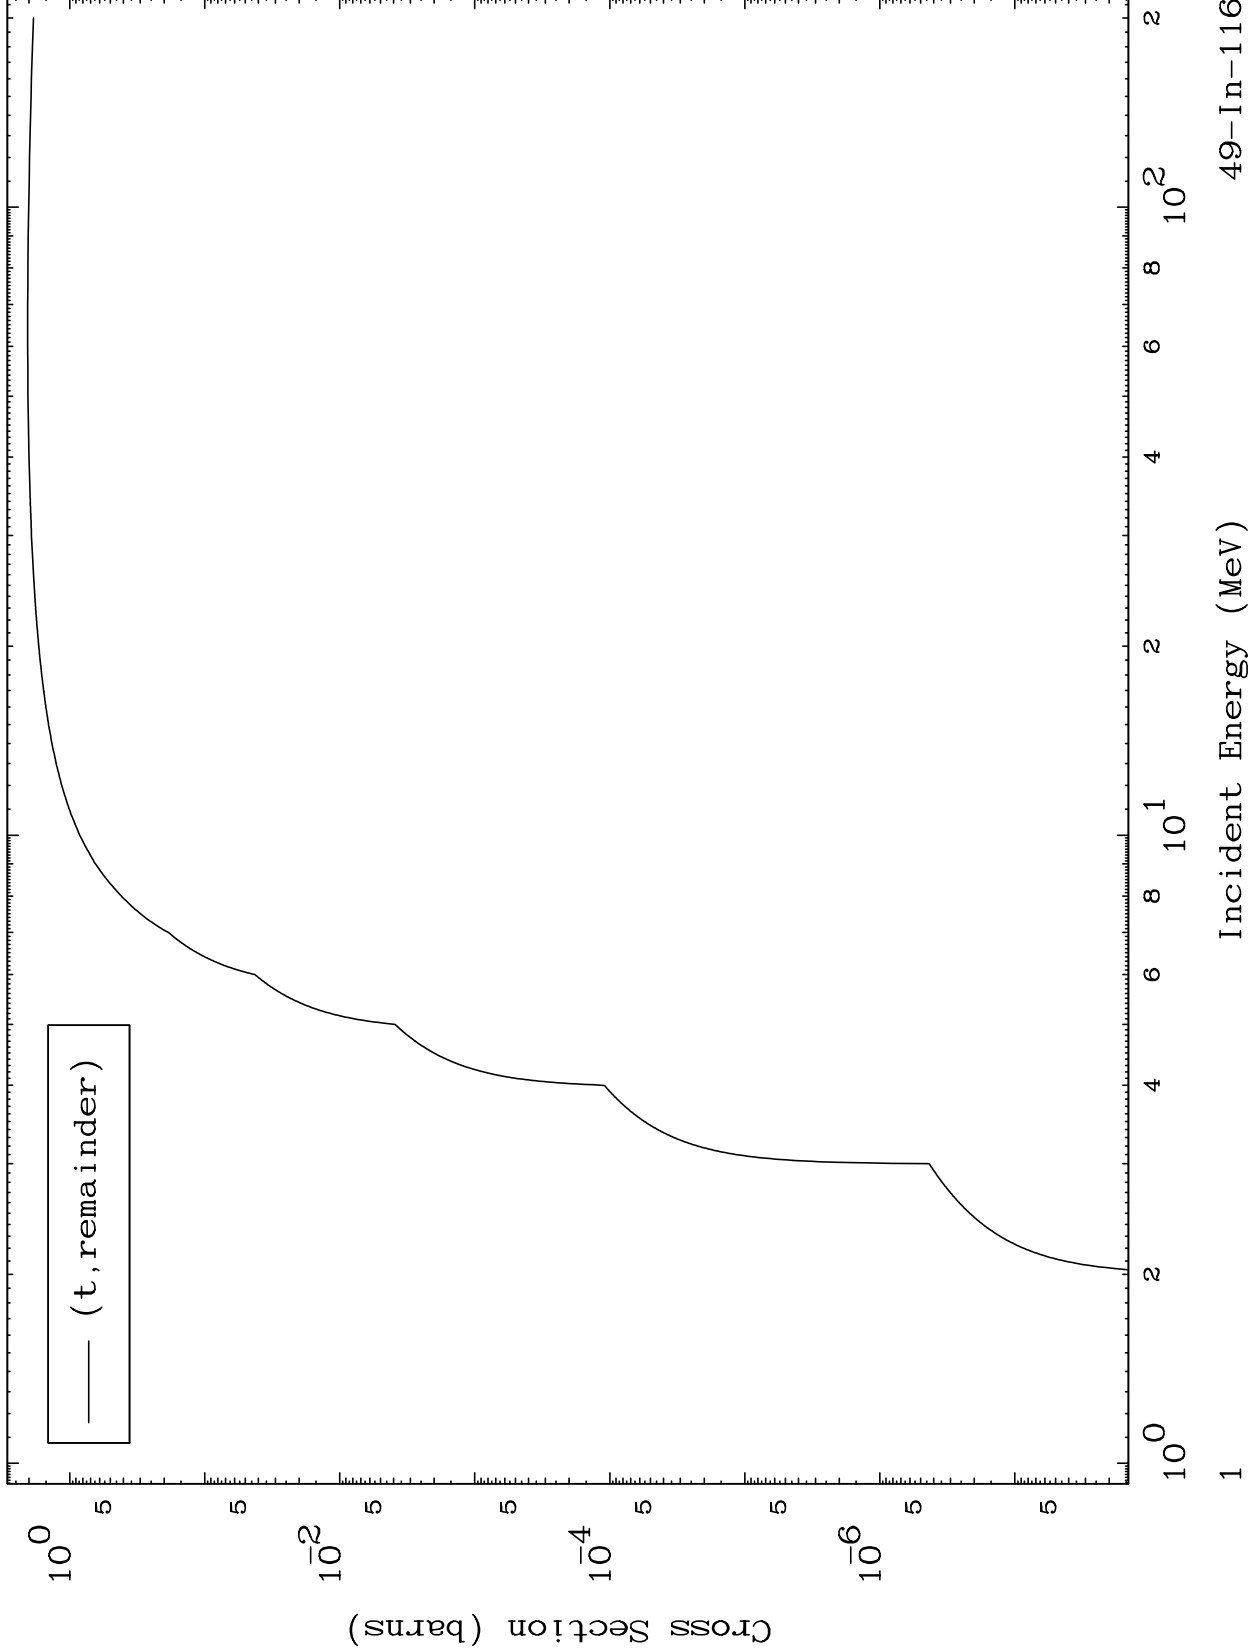

Press Mouse Button to Start

MAT 4936

Triton Major

49-In-116

0 Kelvin Cross Sections

Incident Energy (MeV)

49-In-116