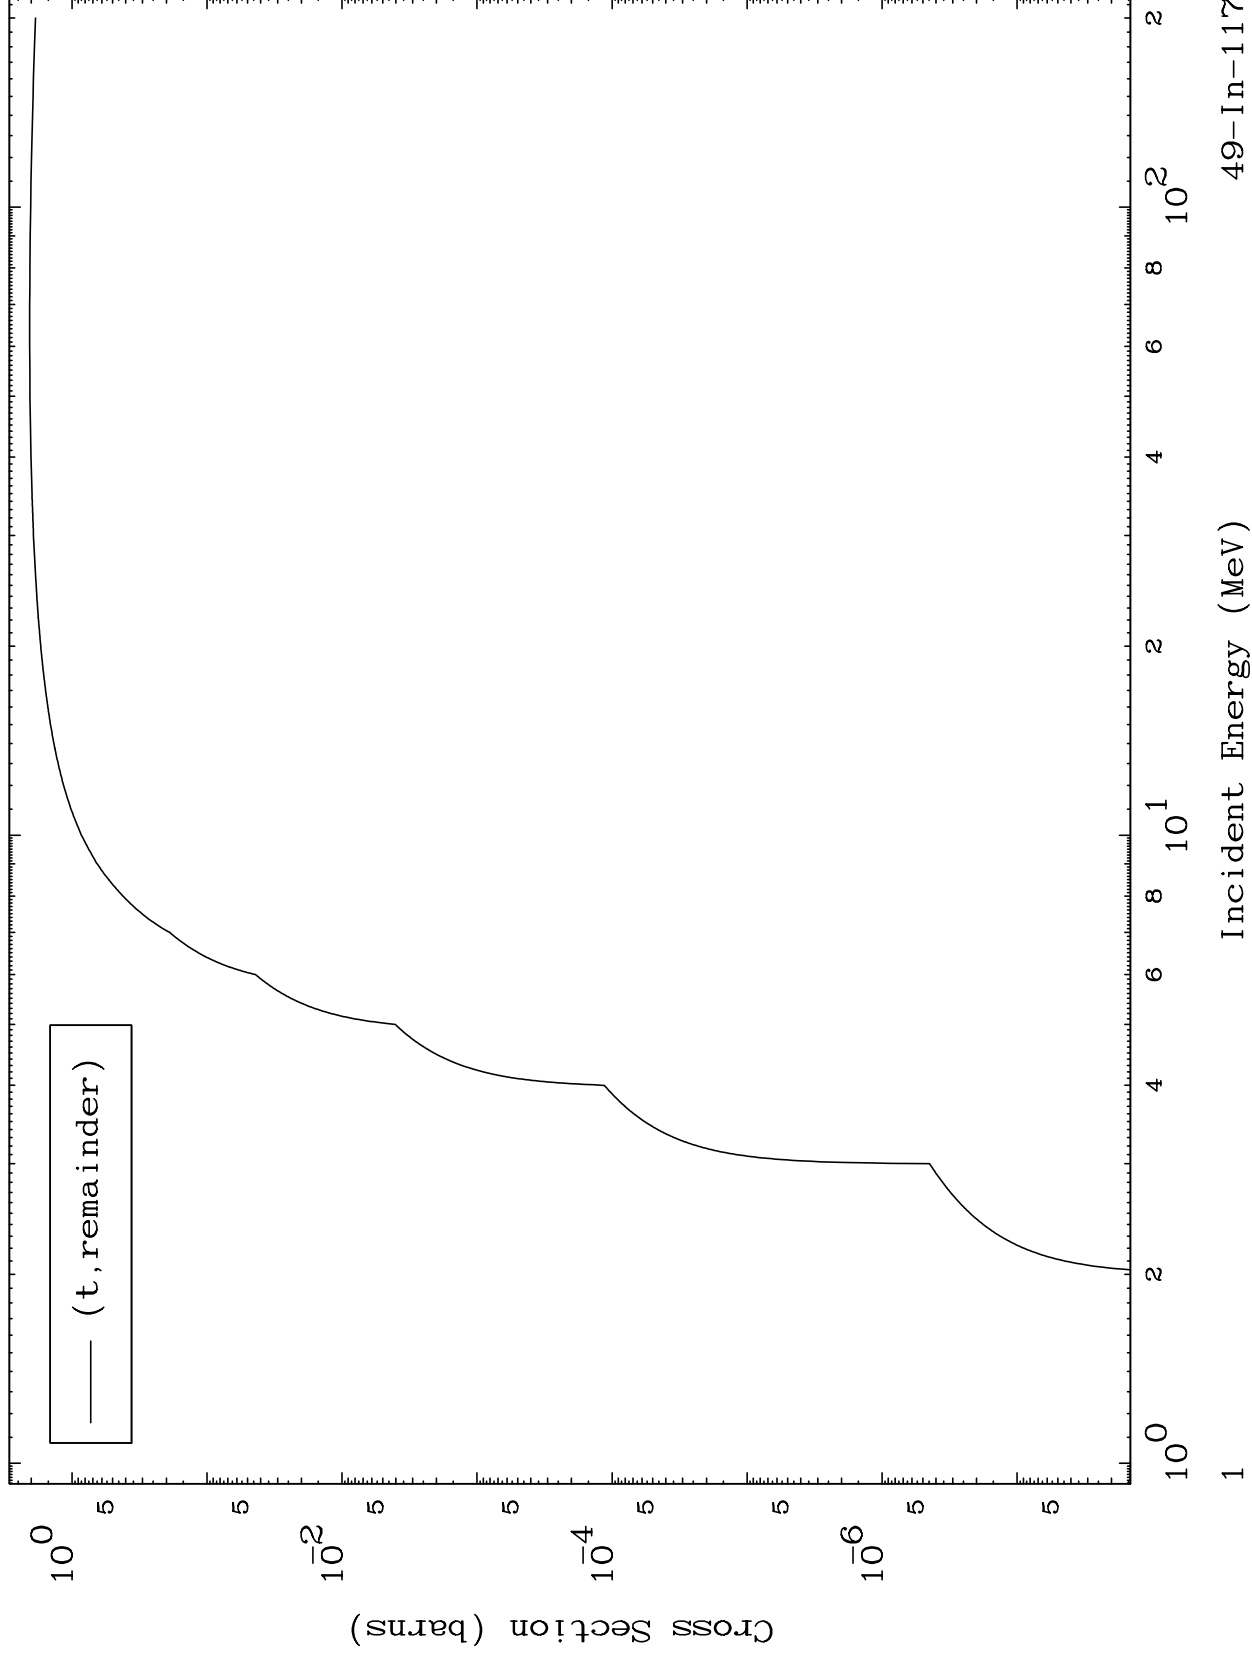

Press Mouse Button to Start

MAT 4937

Triton Major

49-In-117

0 Kelvin Cross Sections

Incident Energy (MeV)

49-In-117