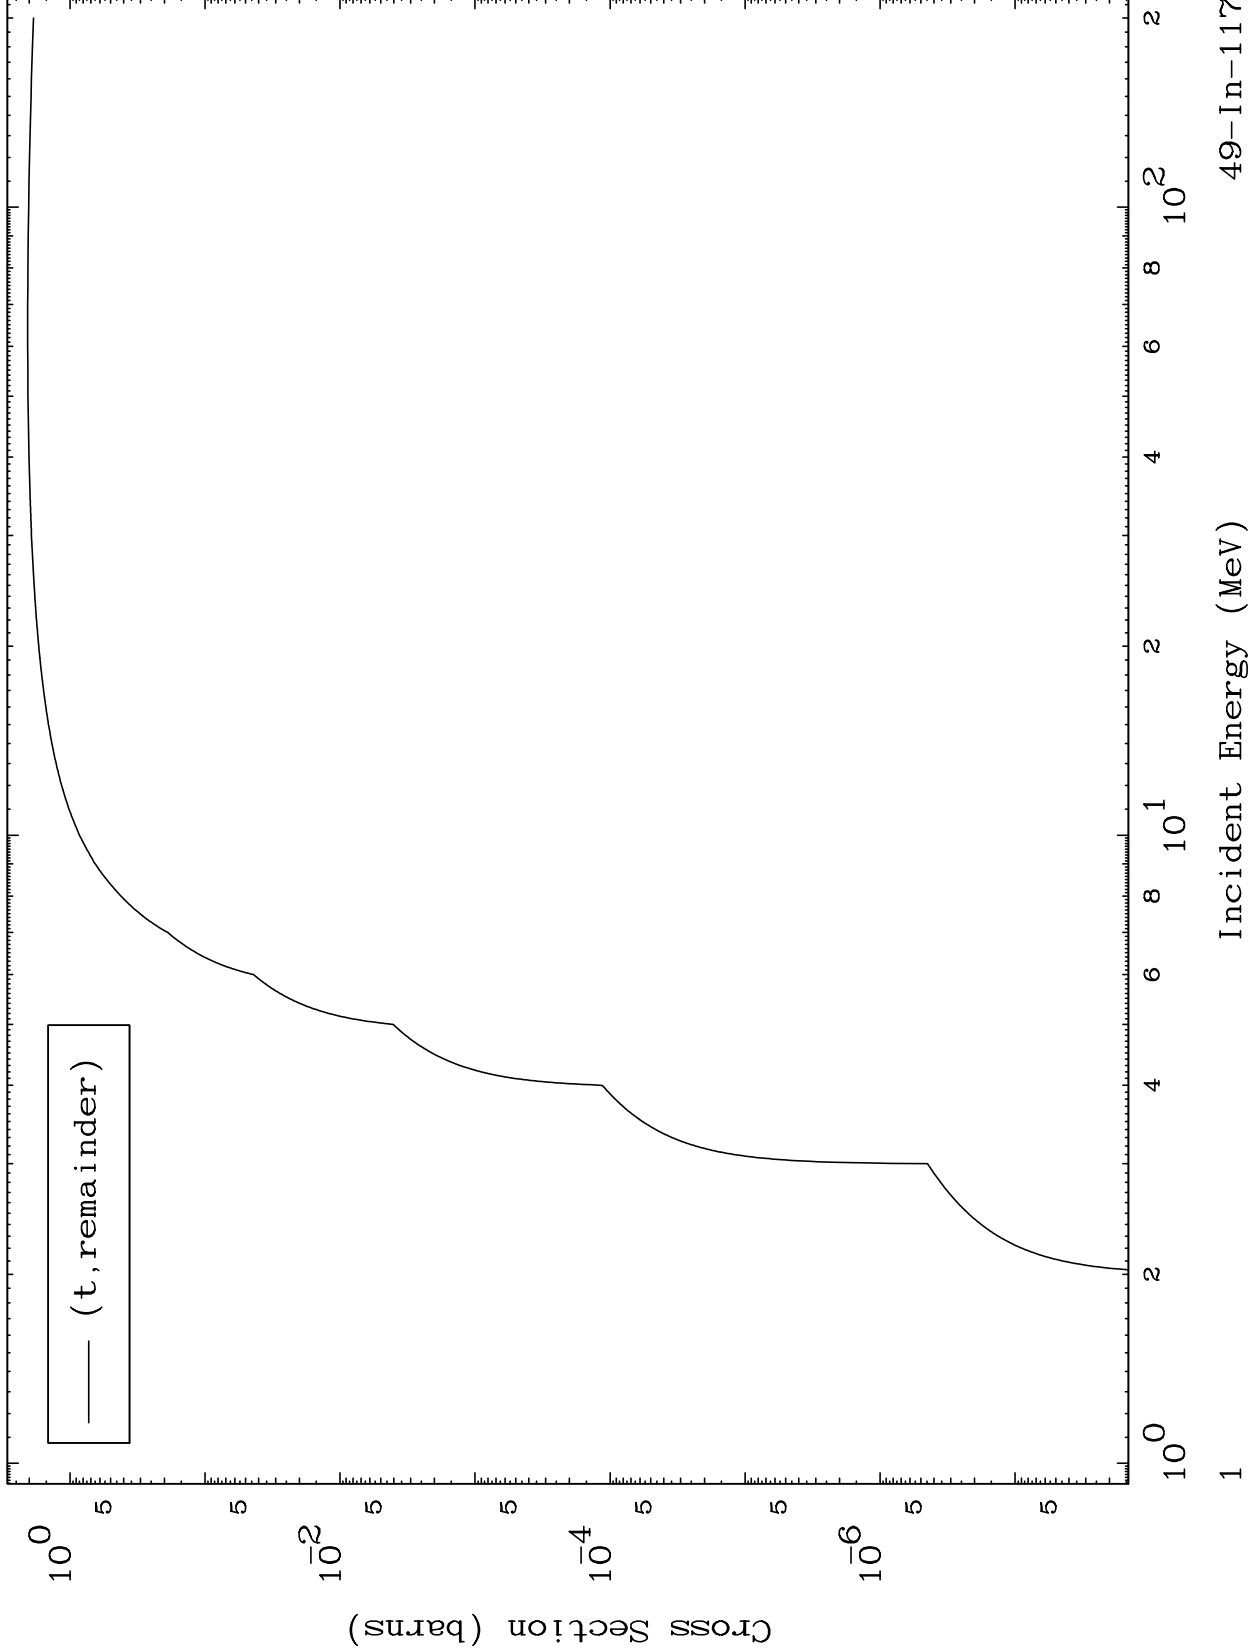

Press Mouse Button to Start

MAT 4938

Triton Major

49-In-117

0 Kelvin Cross Sections

Incident Energy (MeV)

49-In-117