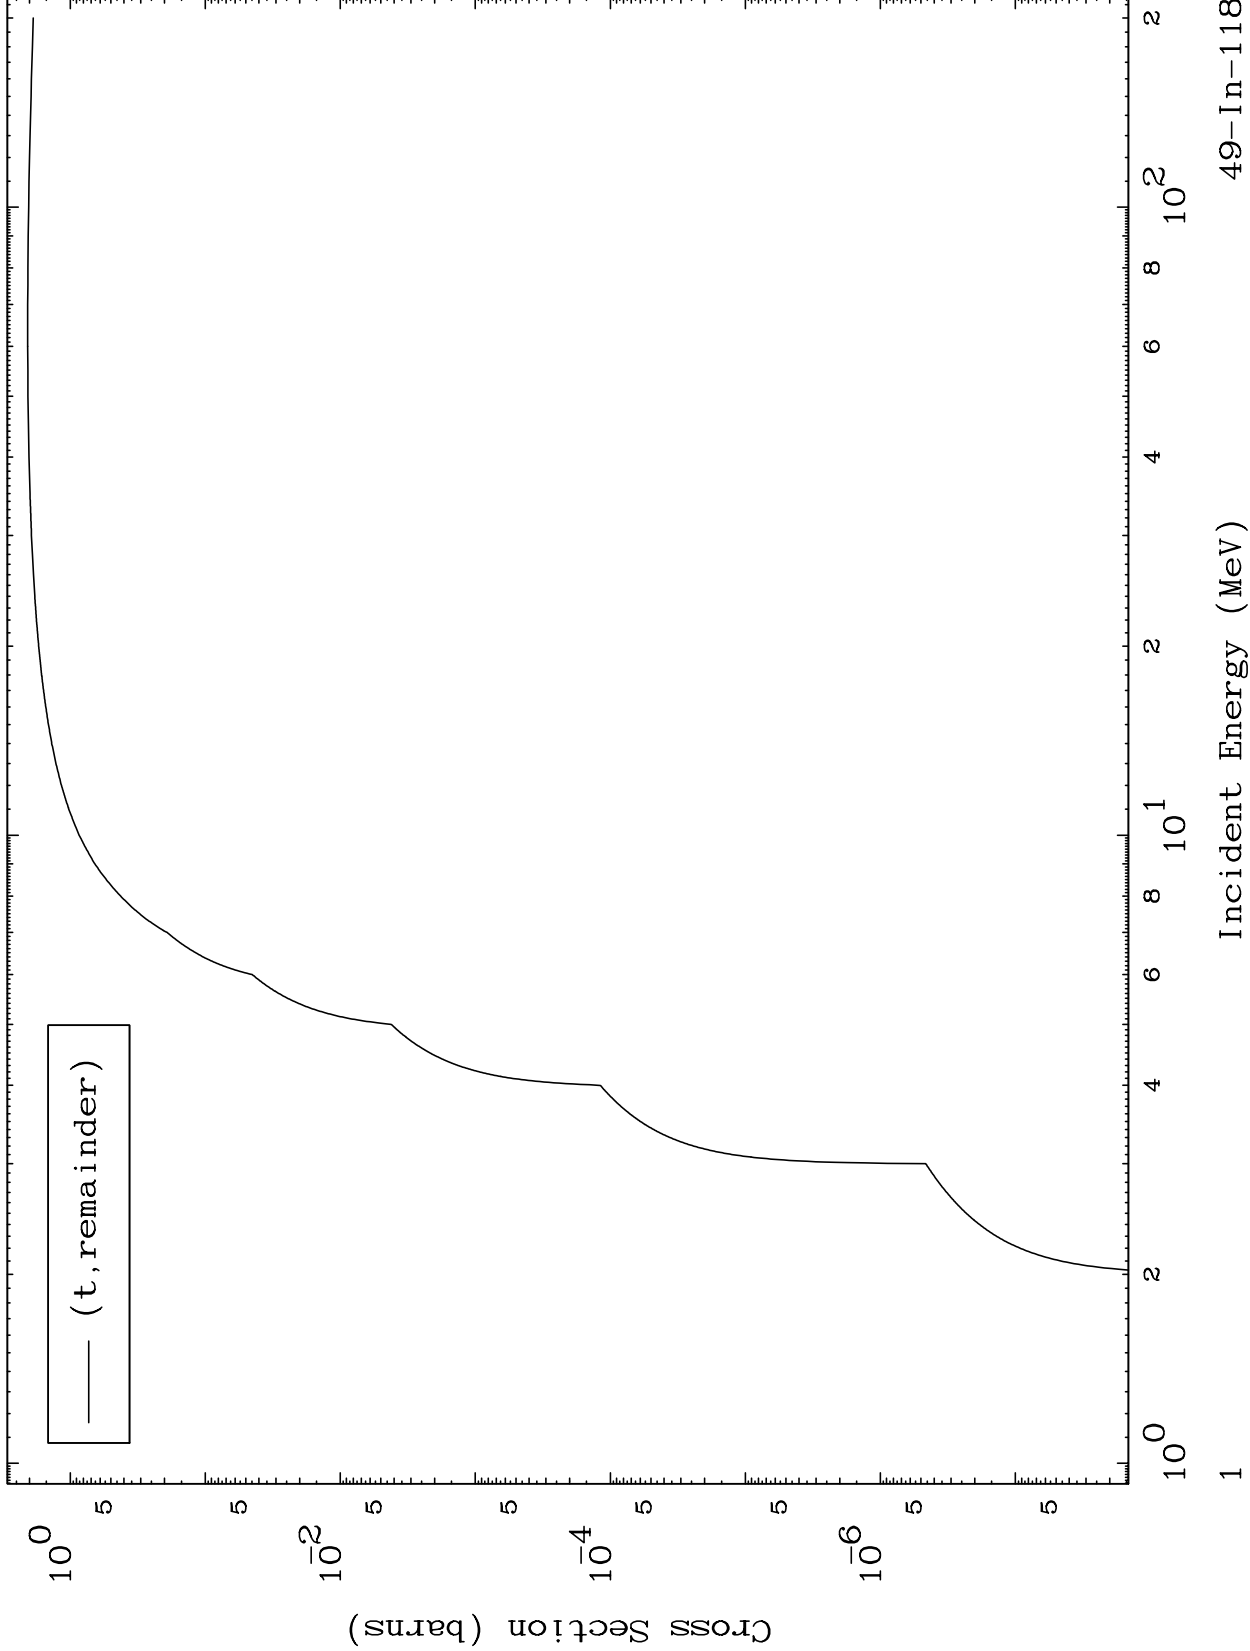

Press Mouse Button to Start

MAT 4942

Triton Major

49-In-118

0 Kelvin Cross Sections

Incident Energy (MeV)

49-In-118