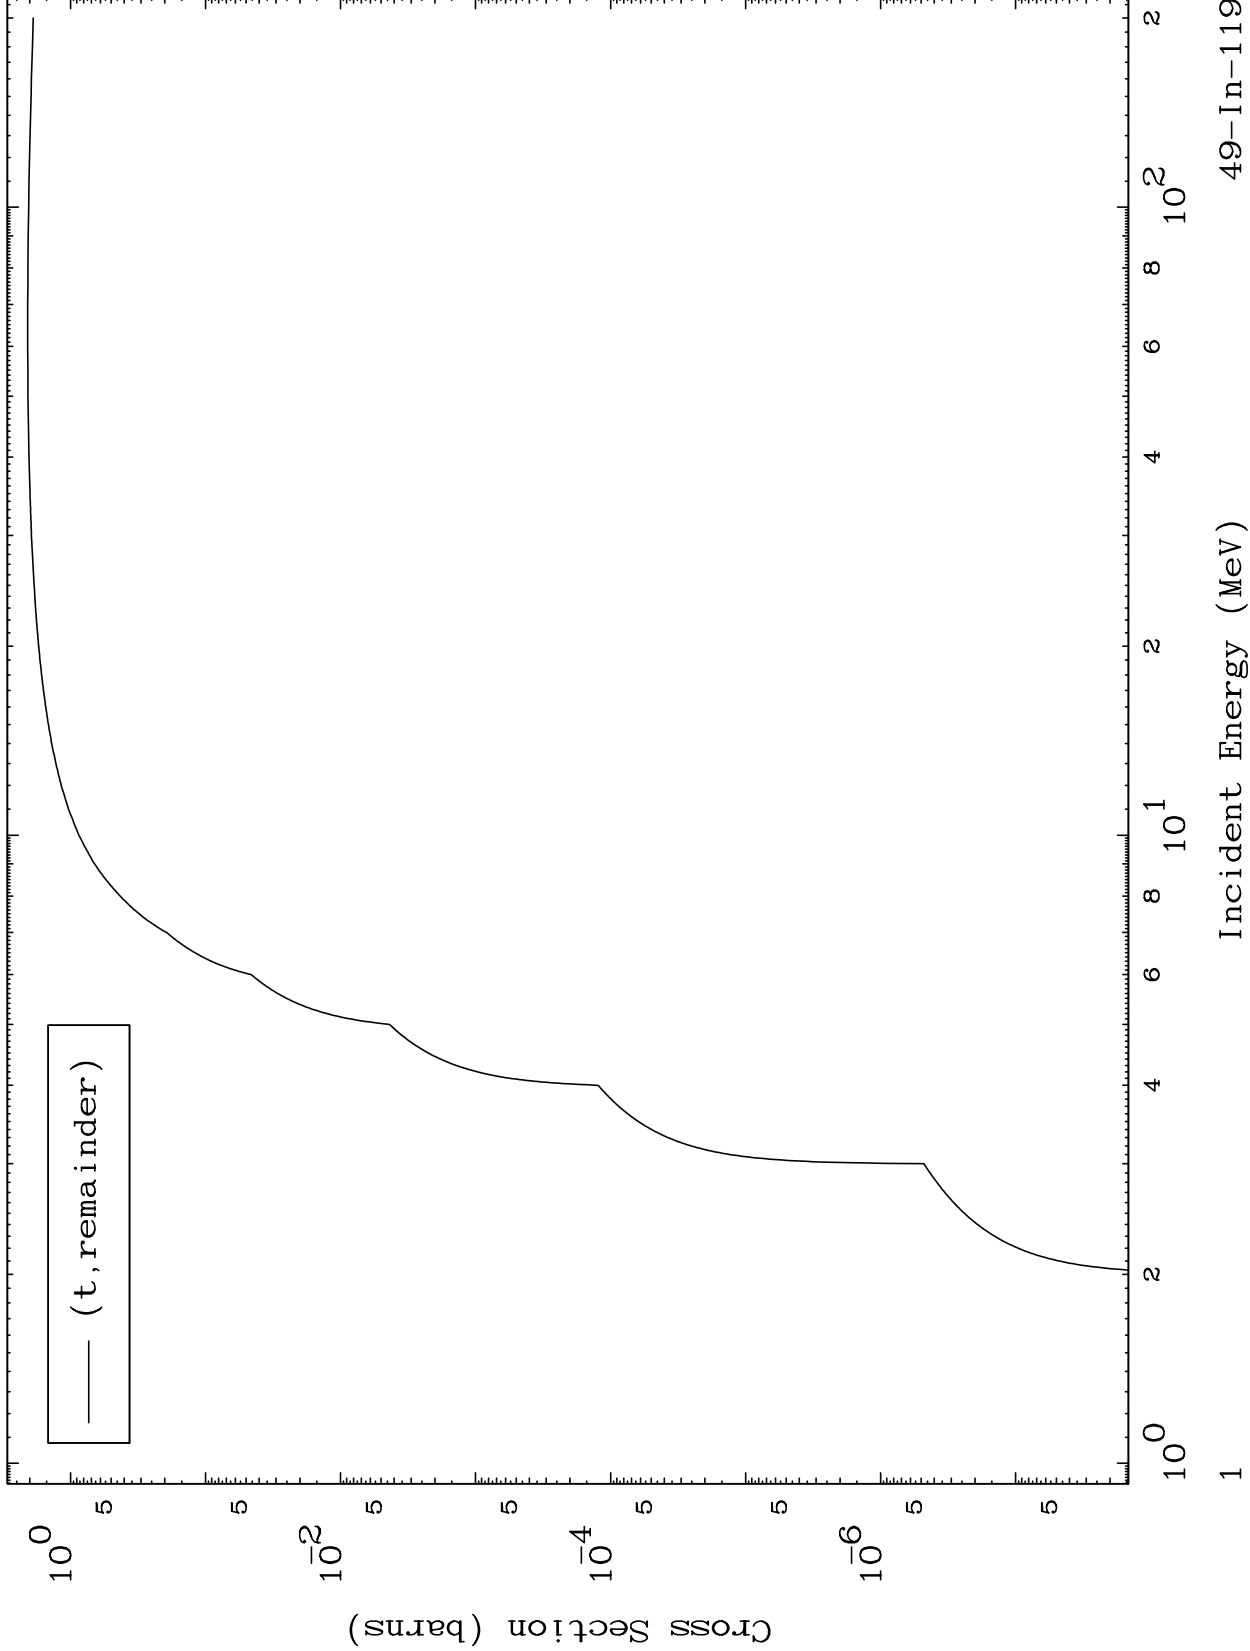

Press Mouse Button to Start

MAT 4943

Triton Major

49-In-119

0 Kelvin Cross Sections

Incident Energy (MeV)

49-In-119