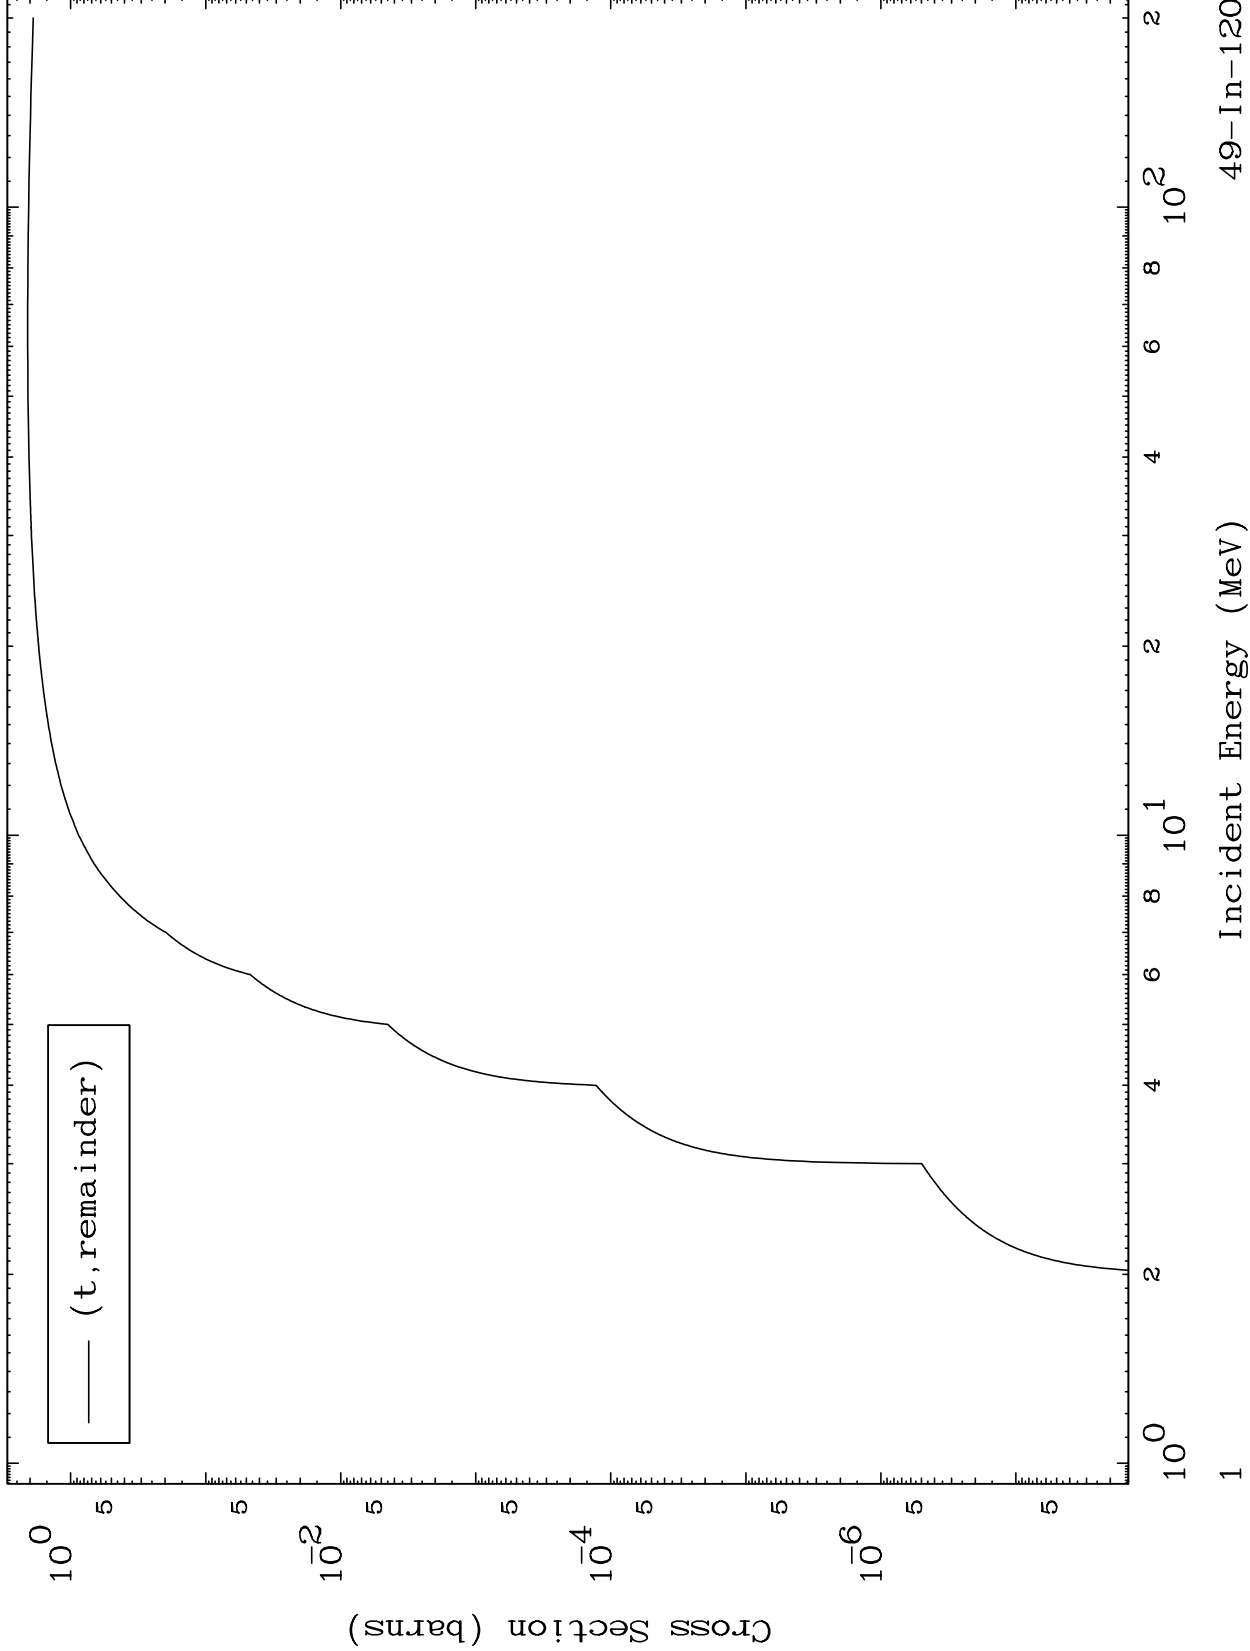

Press Mouse Button to Start

MAT 4946

Triton Major

49-In-120

0 Kelvin Cross Sections

Incident Energy (MeV)

49-In-120