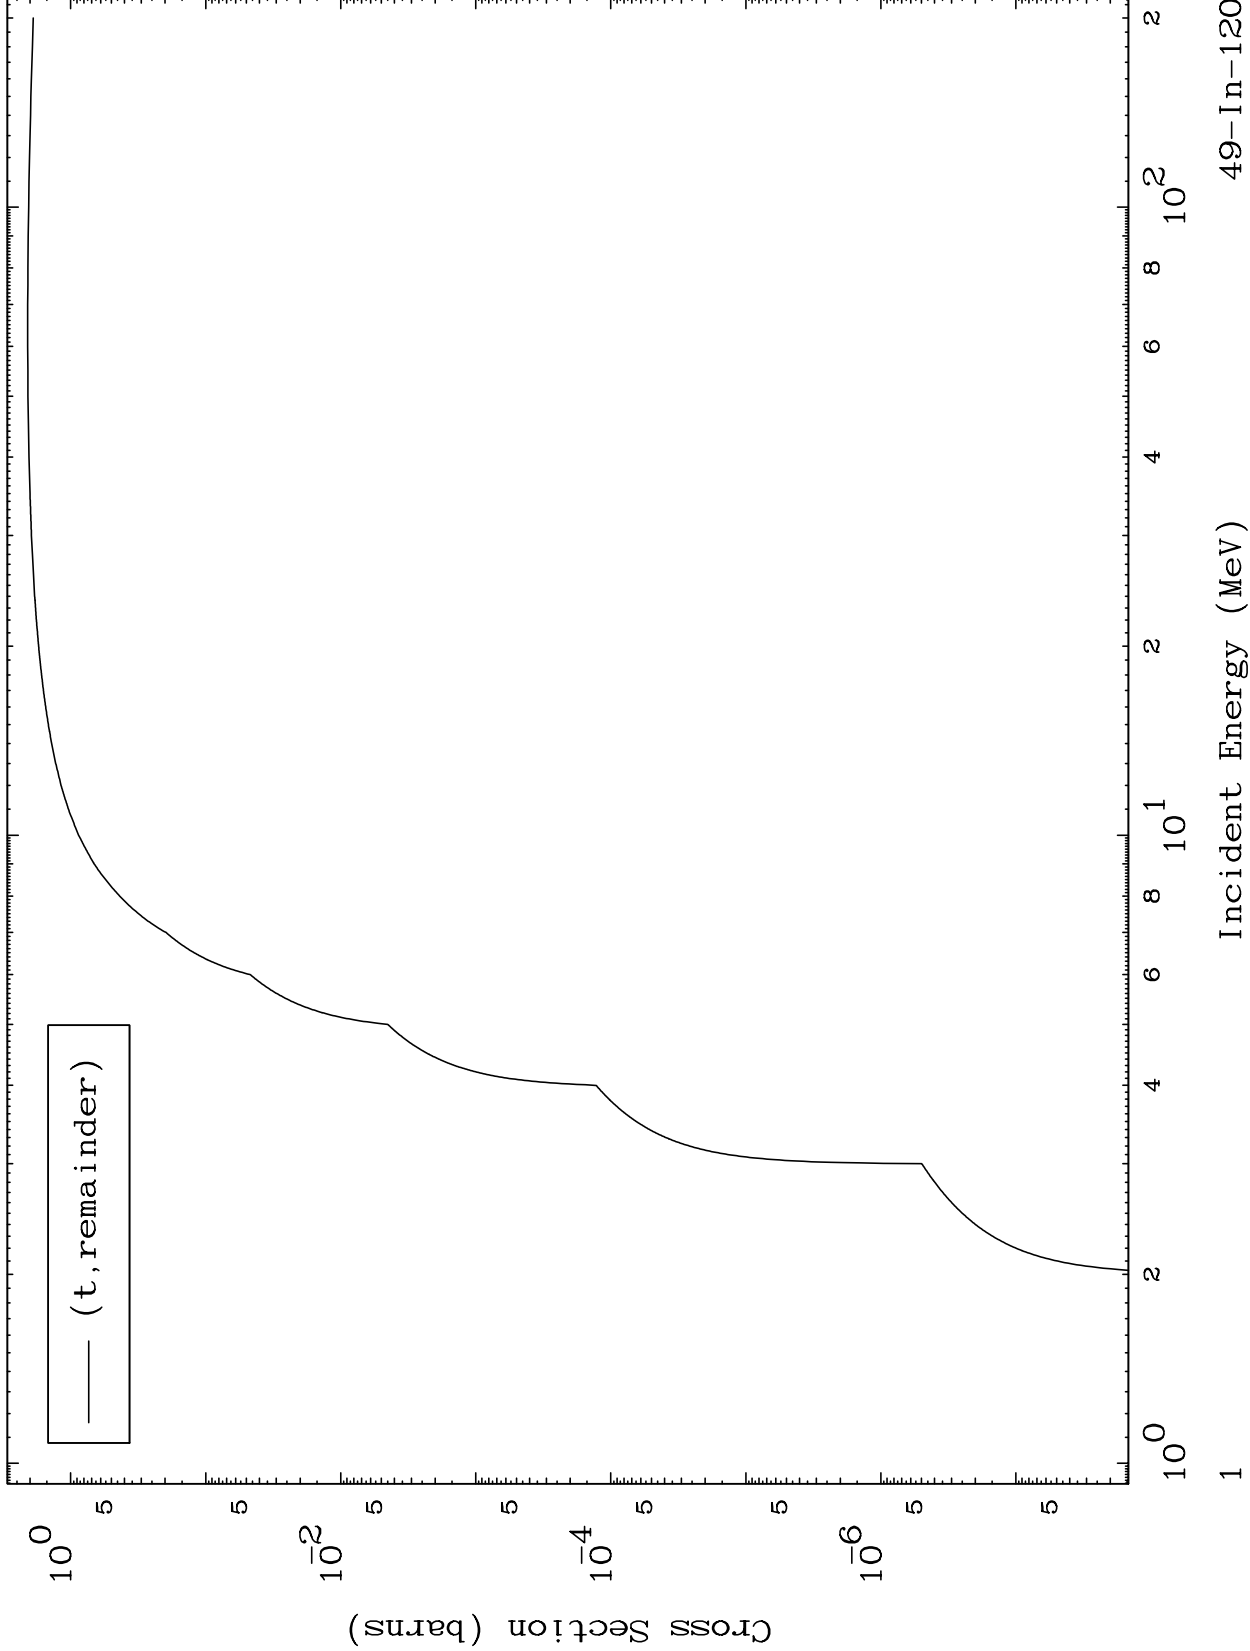

Press Mouse Button to Start

MAT 4948

Triton Major

49-In-120

0 Kelvin Cross Sections

Incident Energy (MeV)

49-In-120