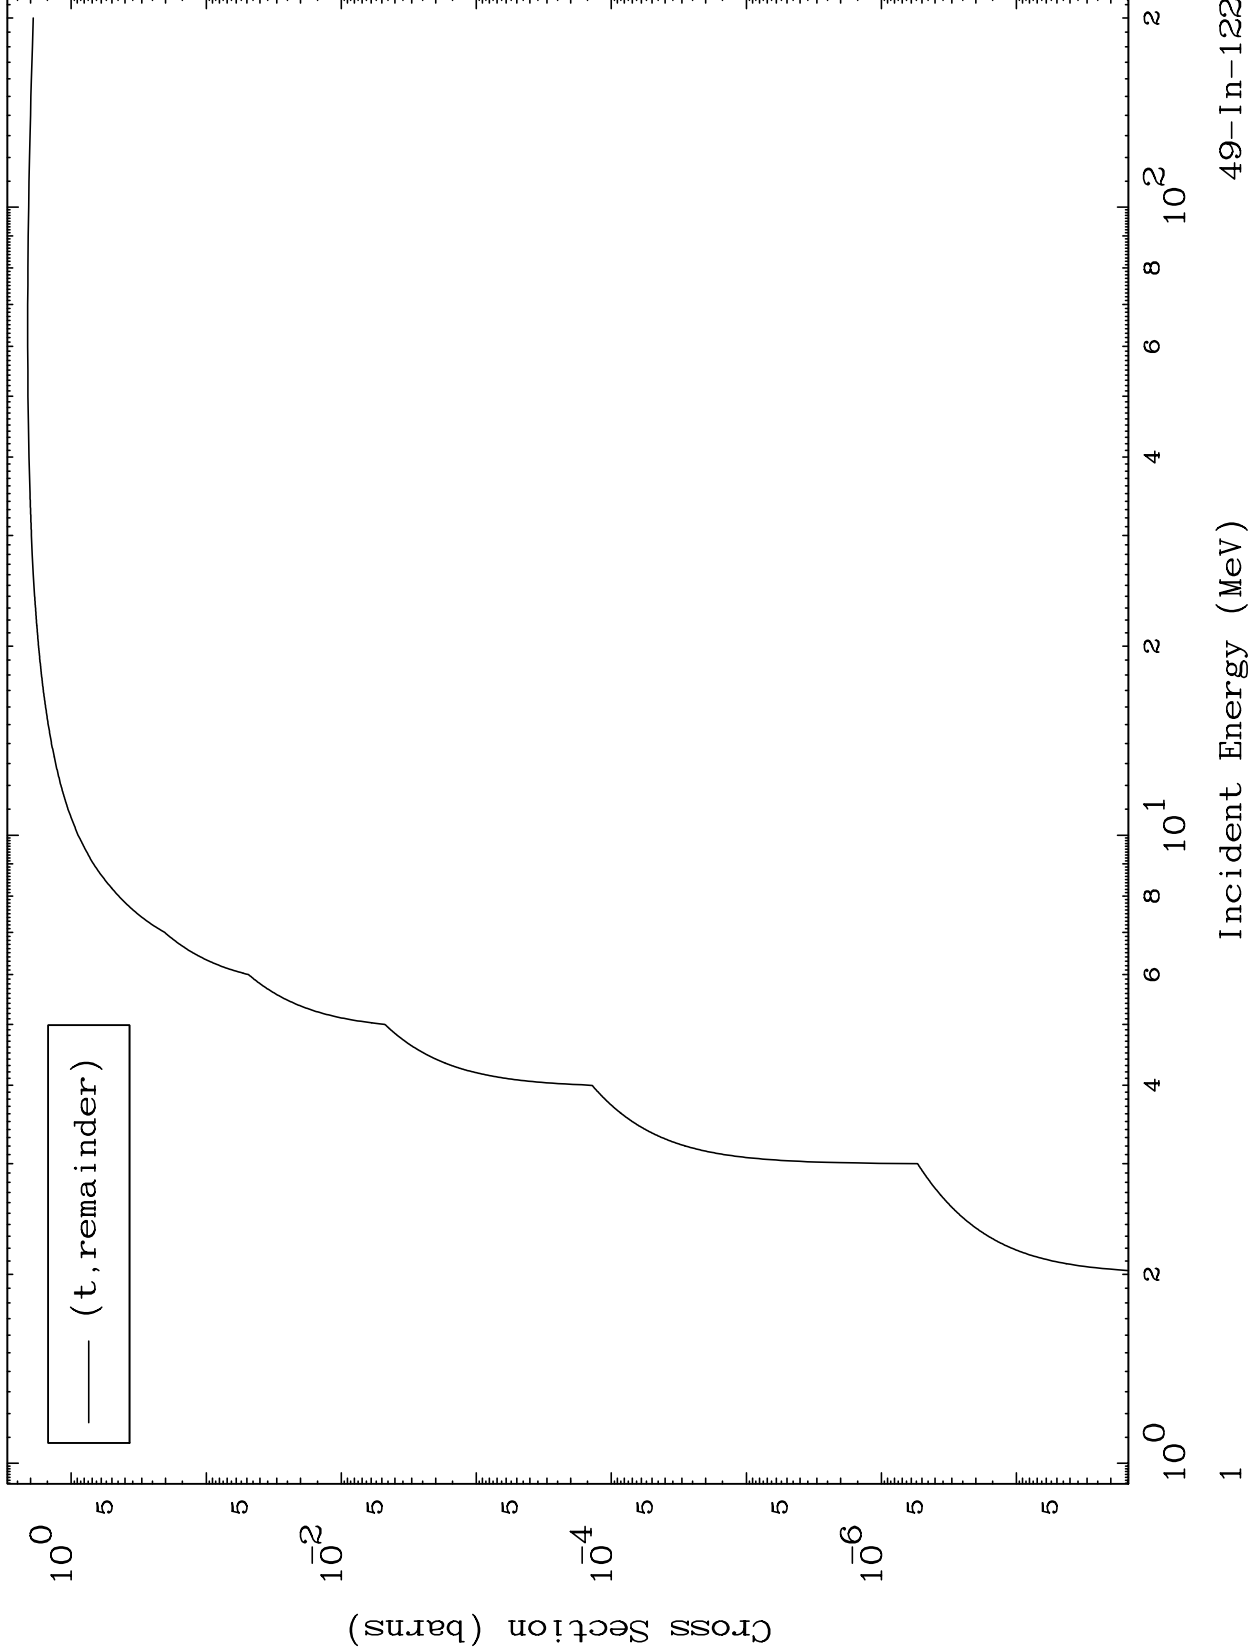

Press Mouse Button to Start

MAT 4953

Triton Major

49-In-122

0 Kelvin Cross Sections

Incident Energy (MeV)

49-In-122