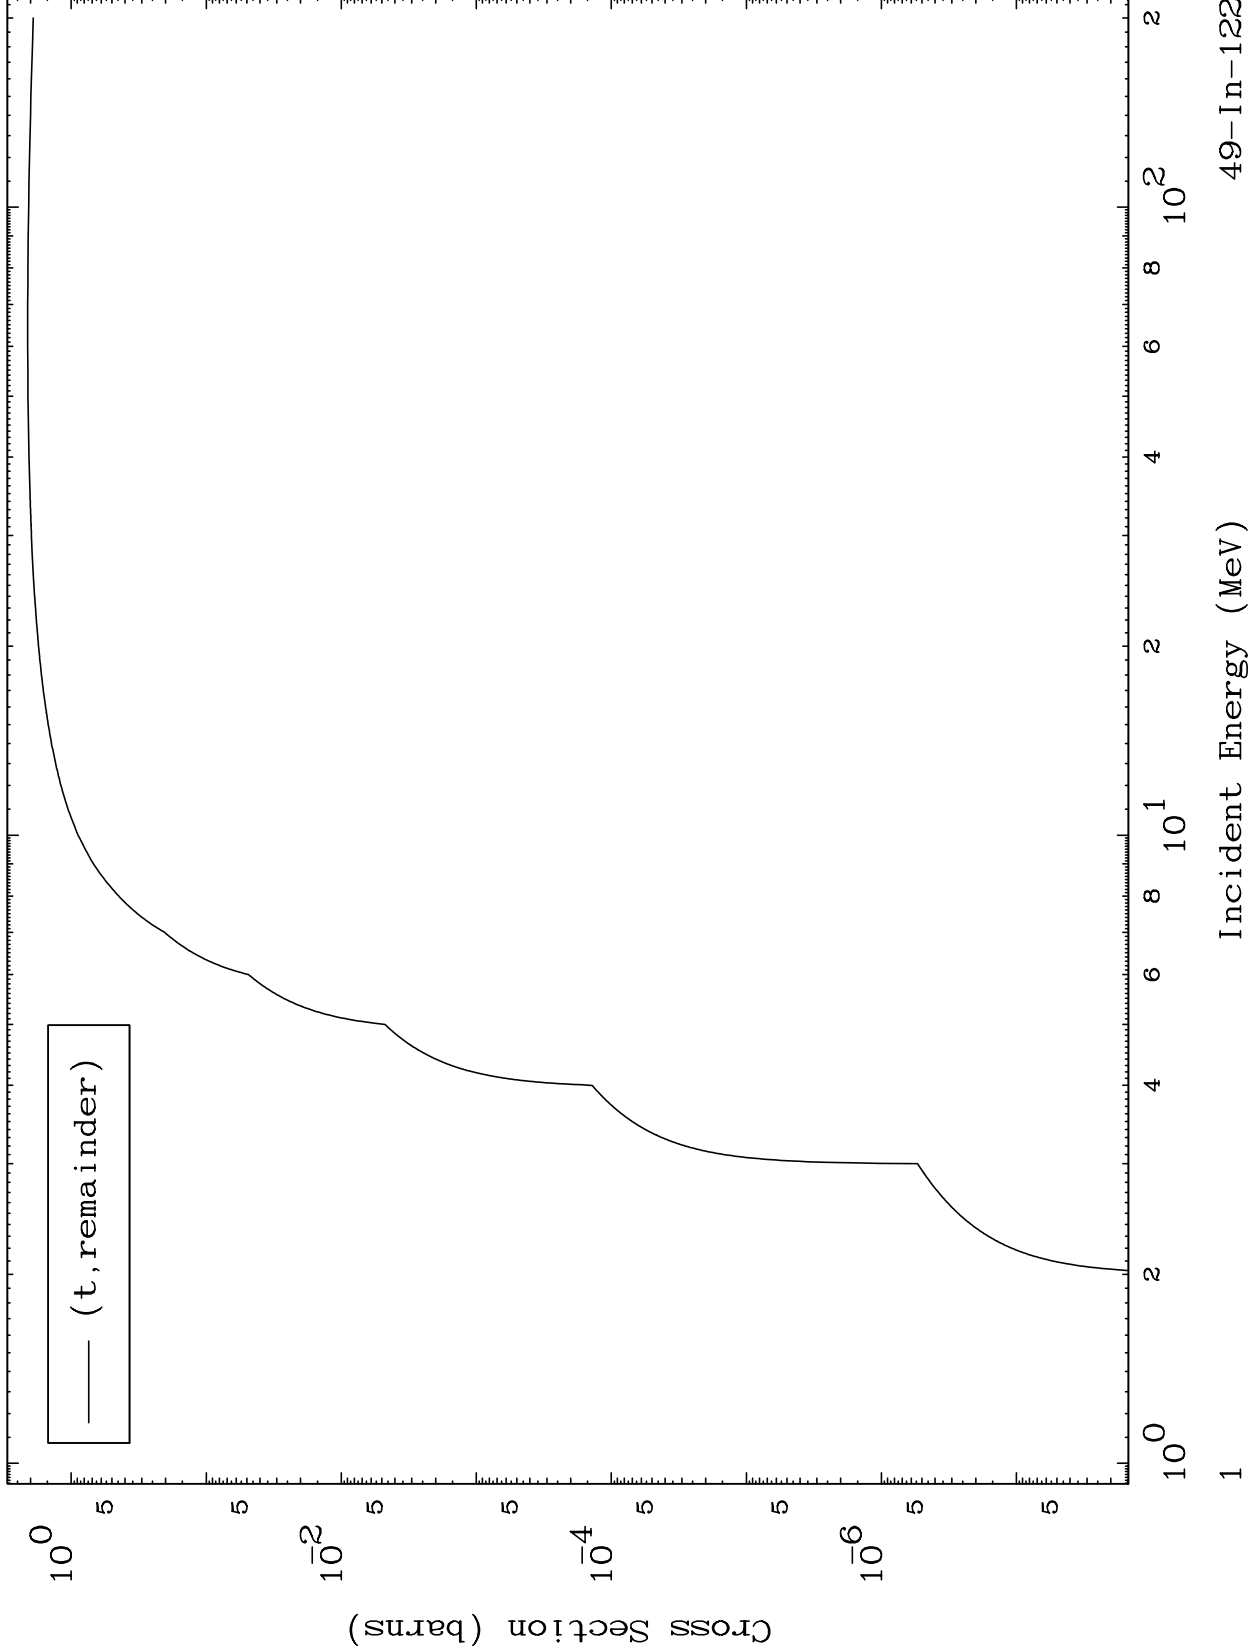

Press Mouse Button to Start

MAT 4954

Triton Major

49-In-122

0 Kelvin Cross Sections

Incident Energy (MeV)

49-In-122