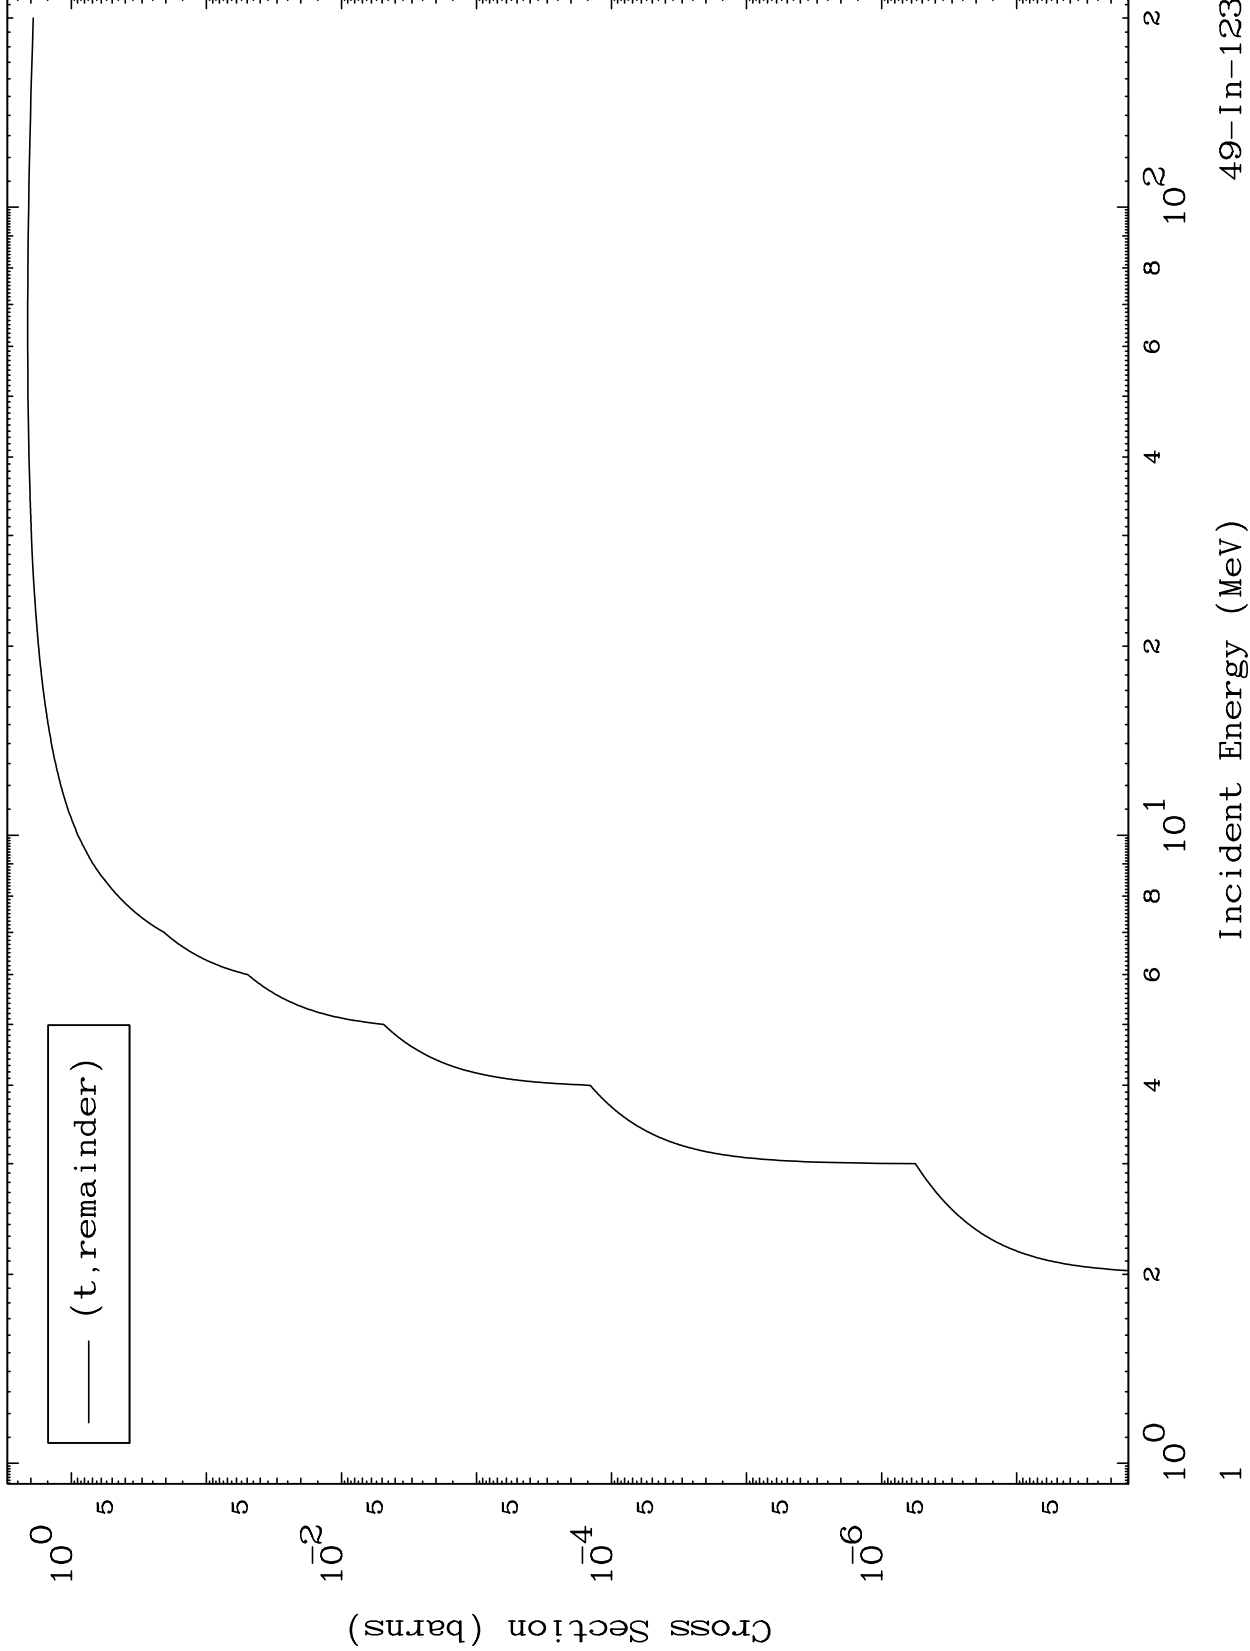

Press Mouse Button to Start

MAT 4955

Triton Major

49-In-123

0 Kelvin Cross Sections

Incident Energy (MeV)

49-In-123