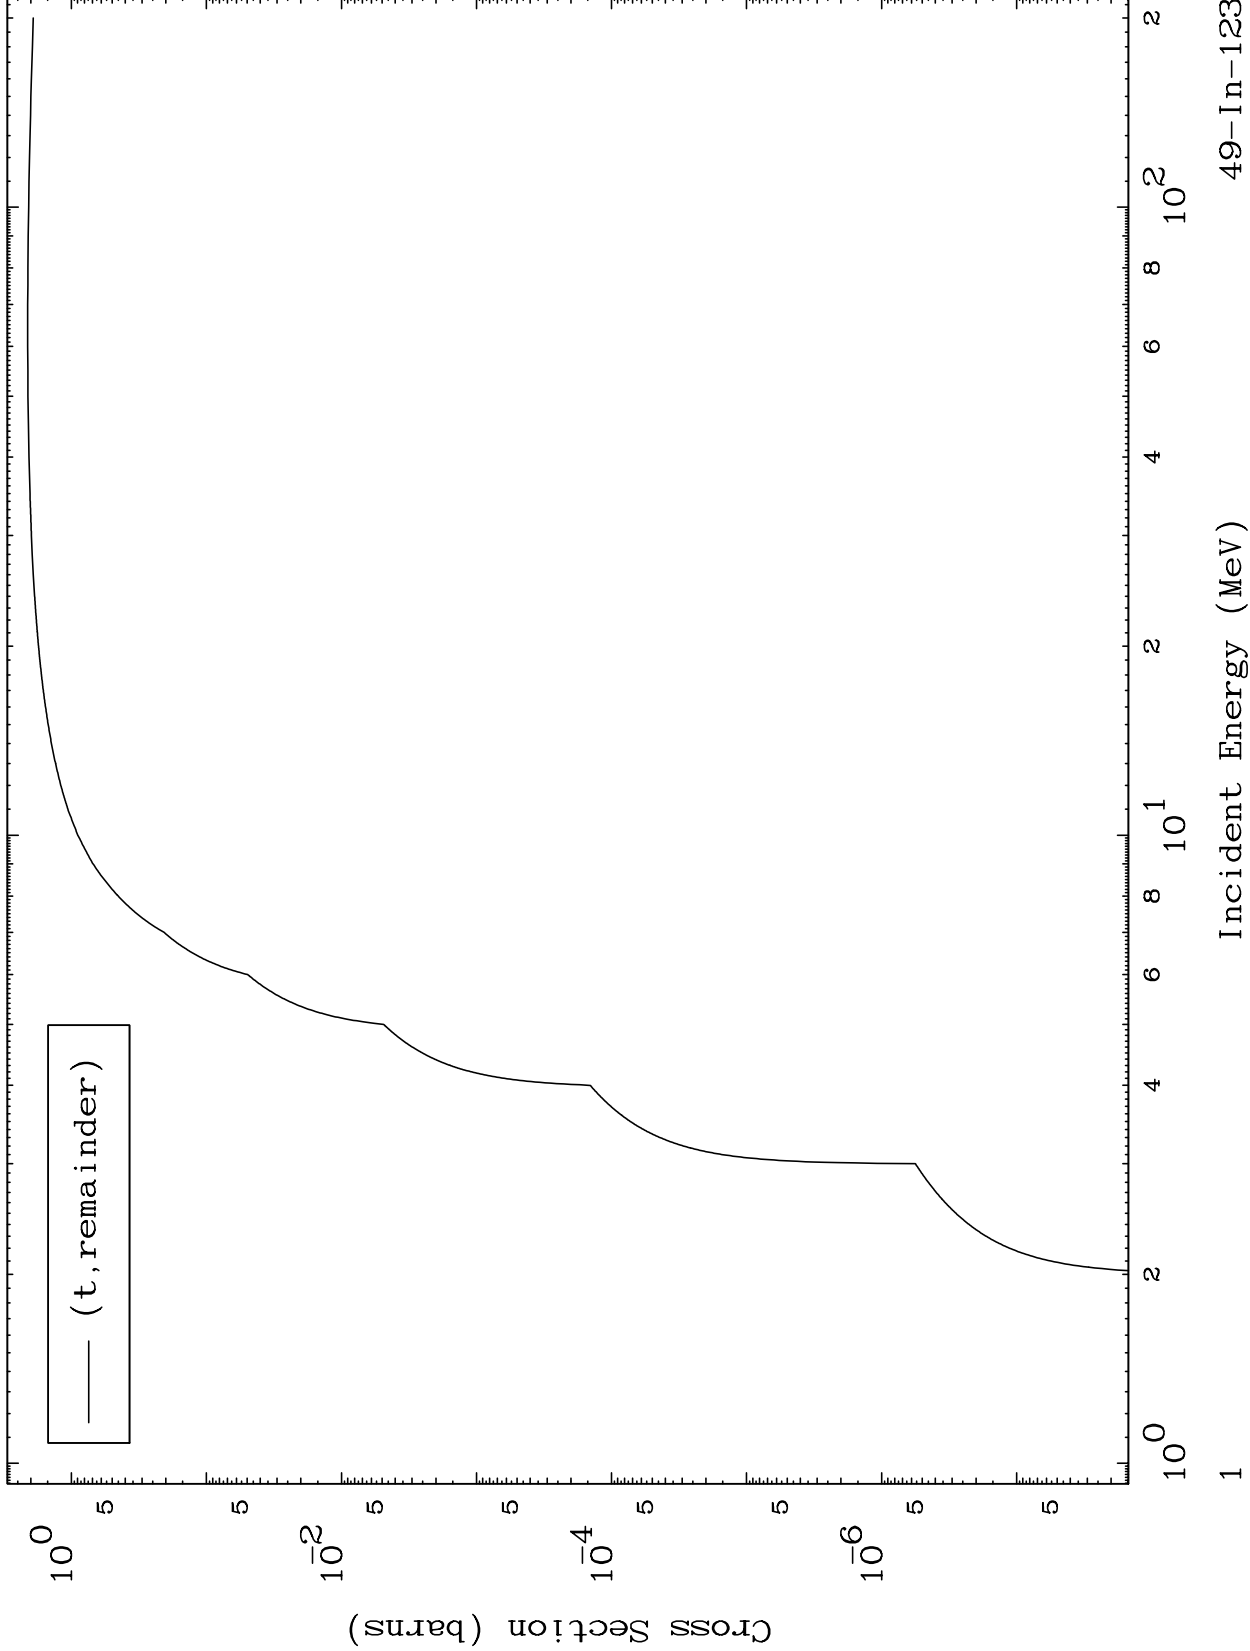

Press Mouse Button to Start

MAT 4956

Triton Major

49-In-123

0 Kelvin Cross Sections

Incident Energy (MeV)

49-In-123