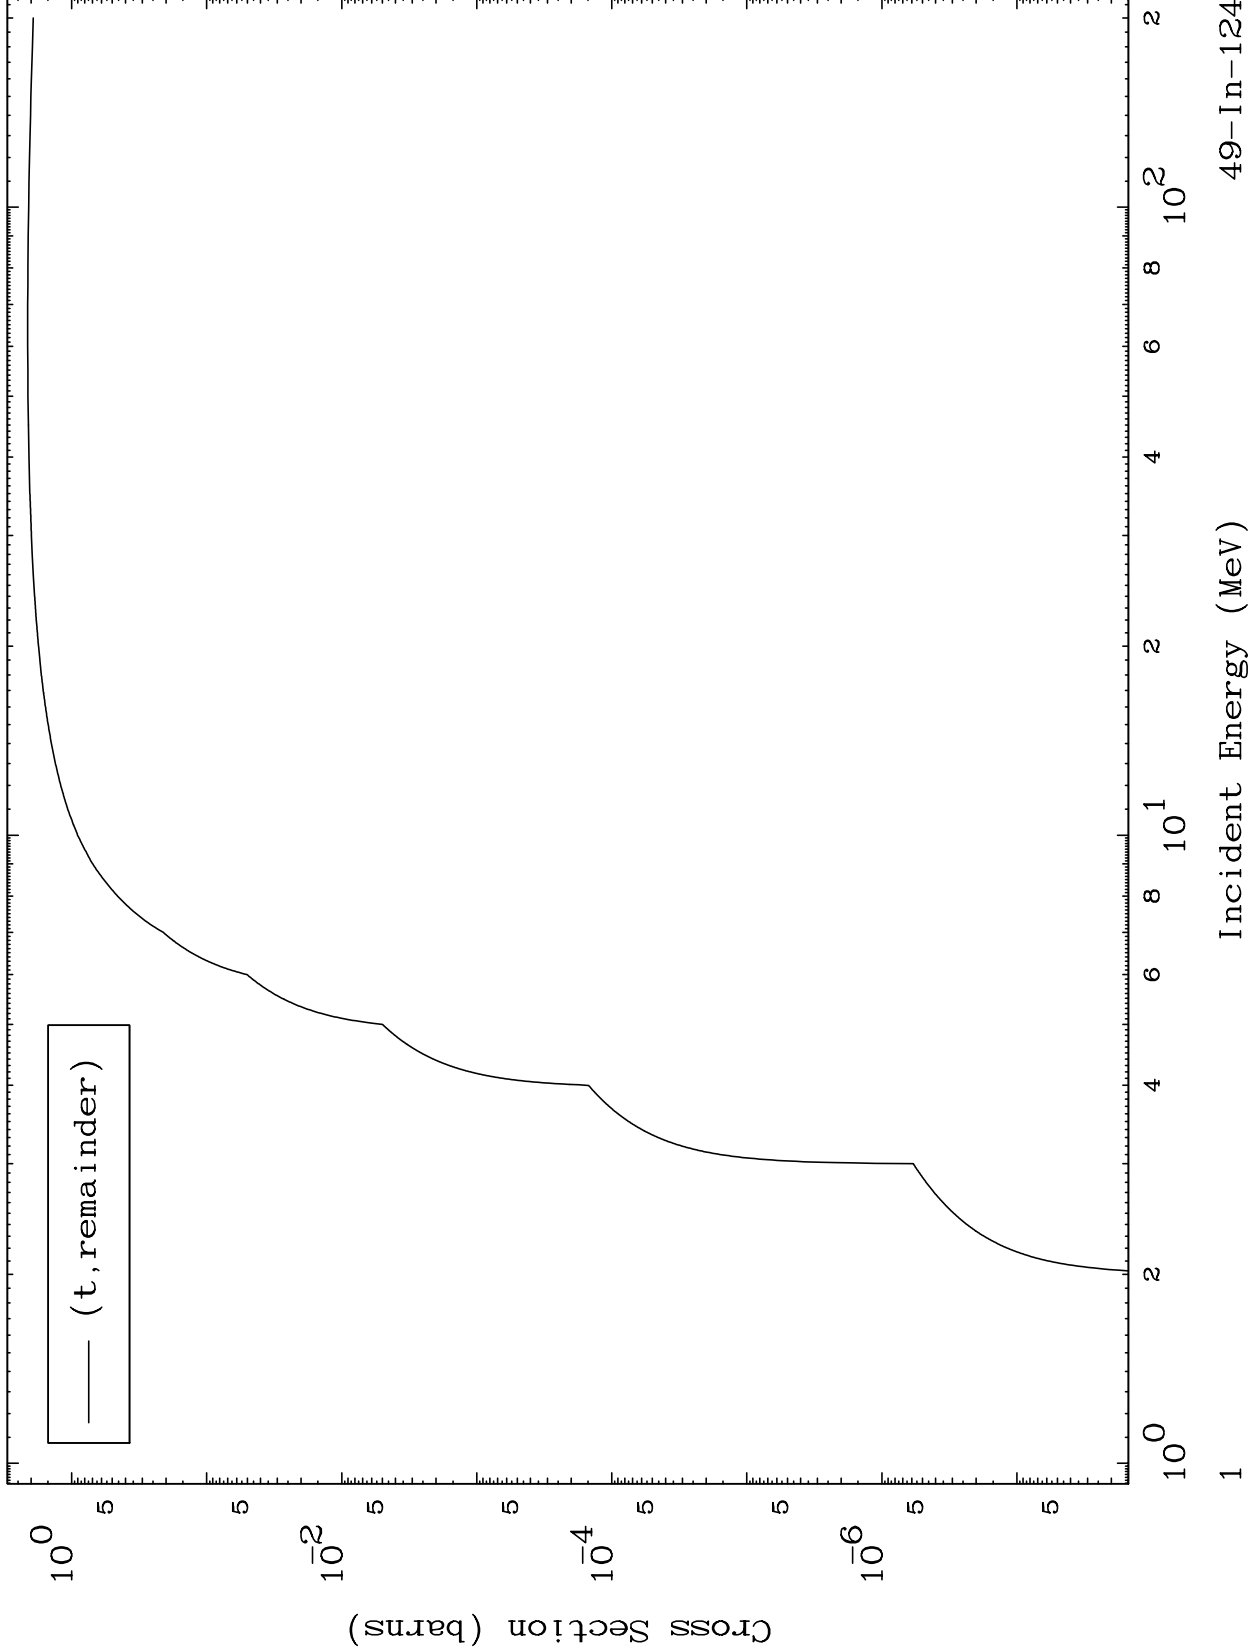

Press Mouse Button to Start

MAT 4958

Triton Major

49-In-124

0 Kelvin Cross Sections

Incident Energy (MeV)

49-In-124