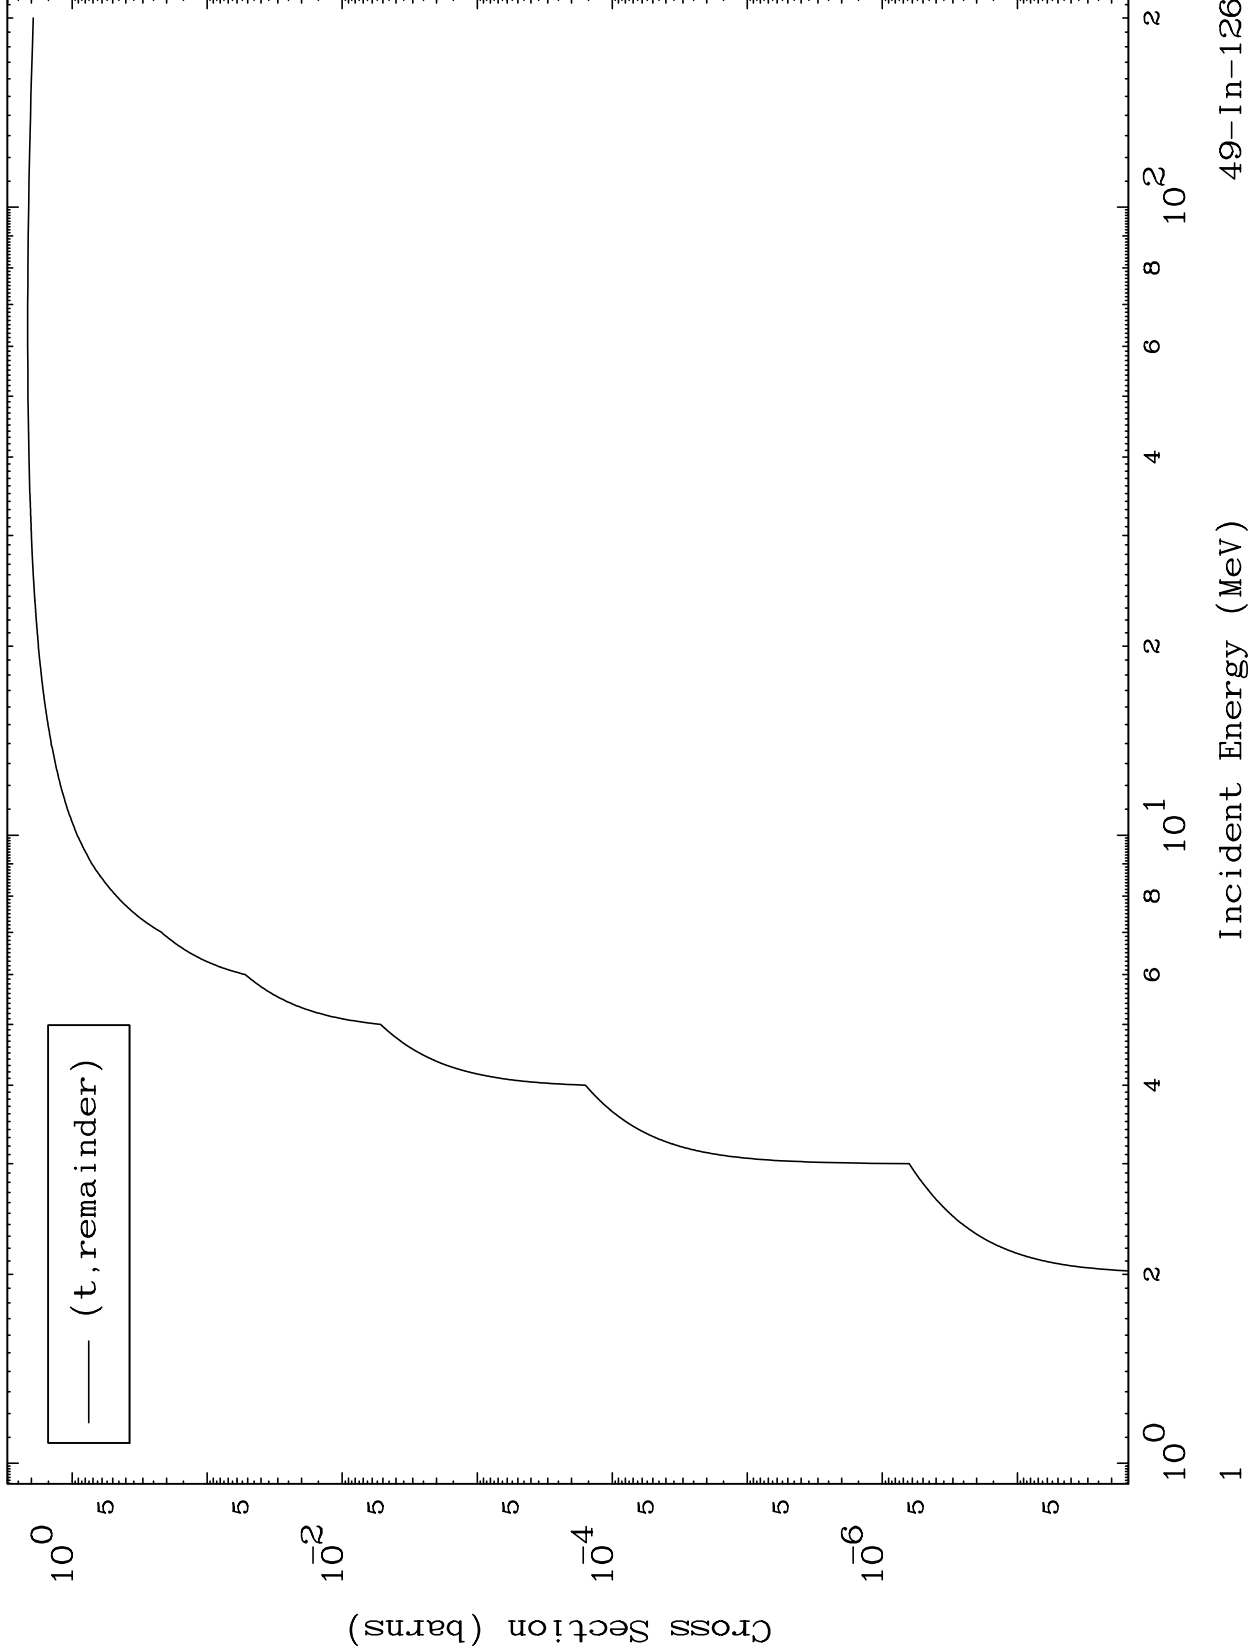

Press Mouse Button to Start

MAT 4964

Triton Major

49-In-126

0 Kelvin Cross Sections

49-In-126

Incident Energy (MeV)