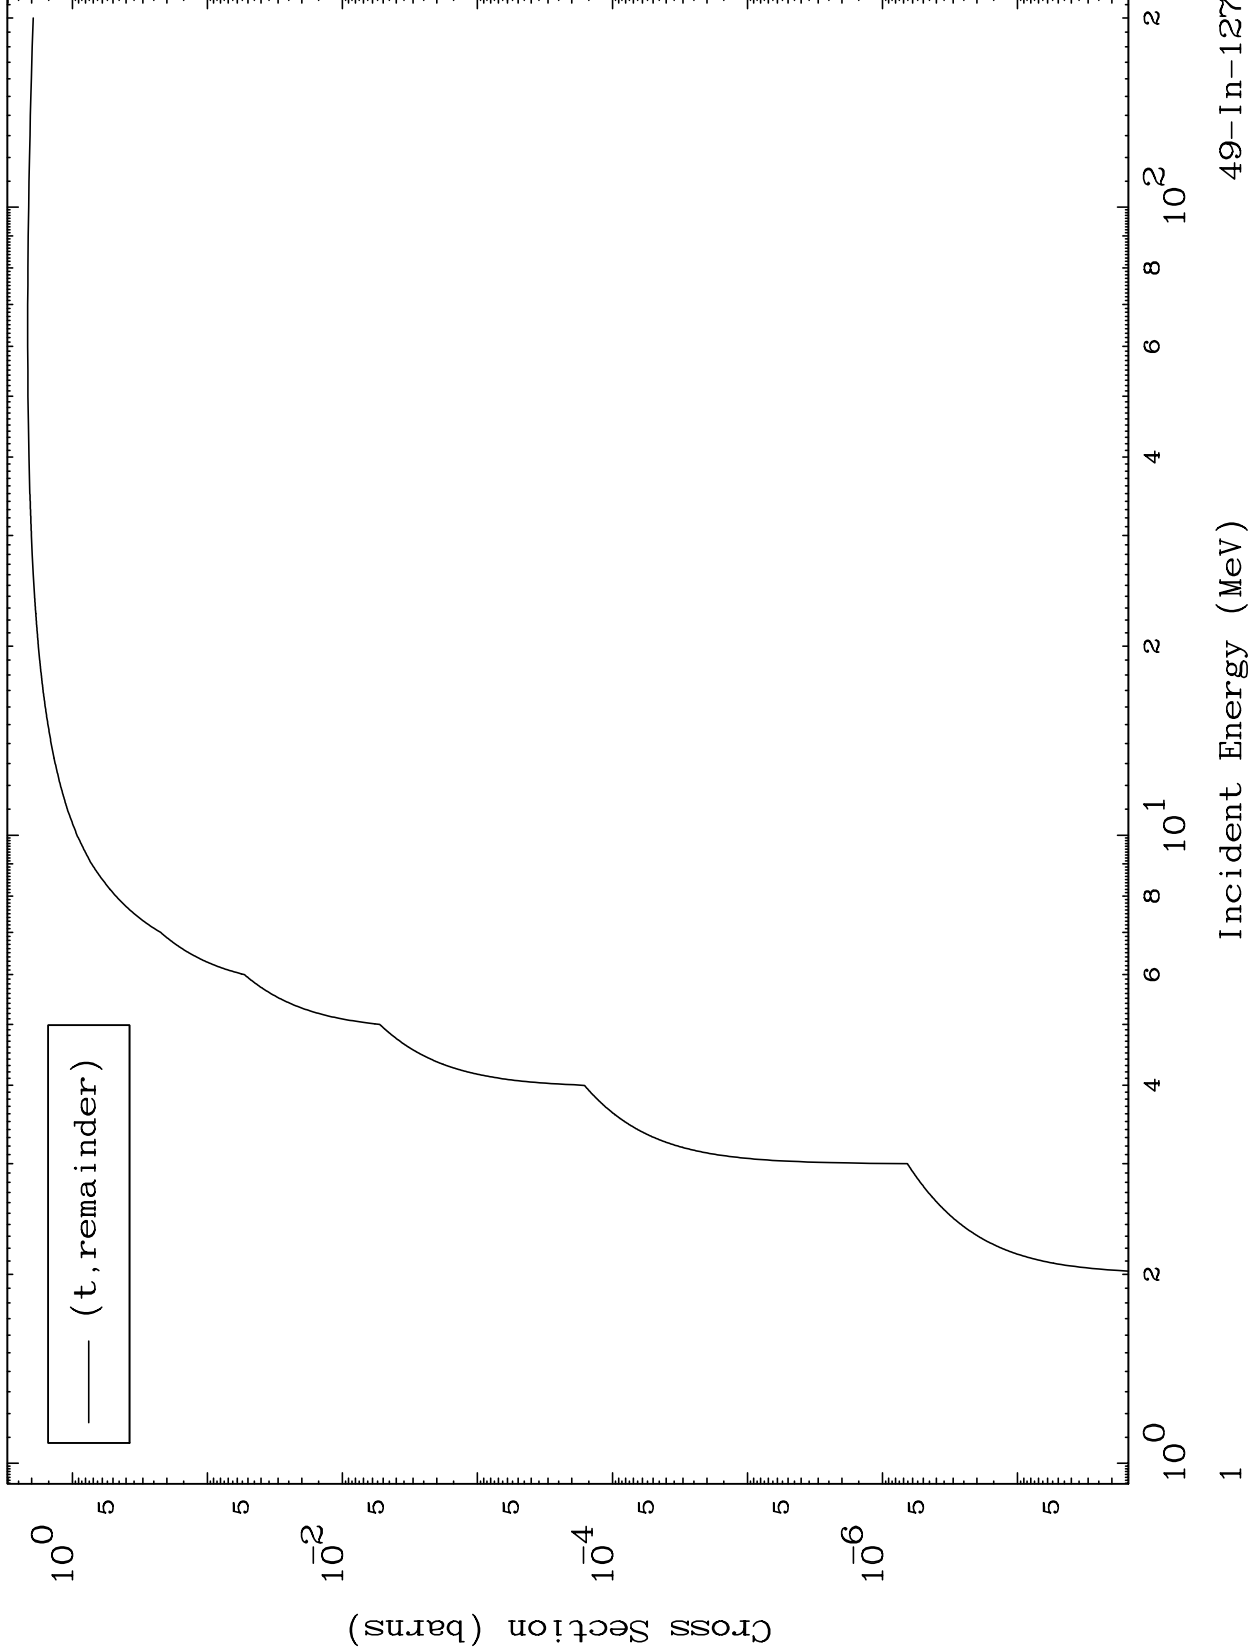

Press Mouse Button to Start

MAT 4968

Triton Major

49-In-127

0 Kelvin Cross Sections

Incident Energy (MeV)

49-In-127