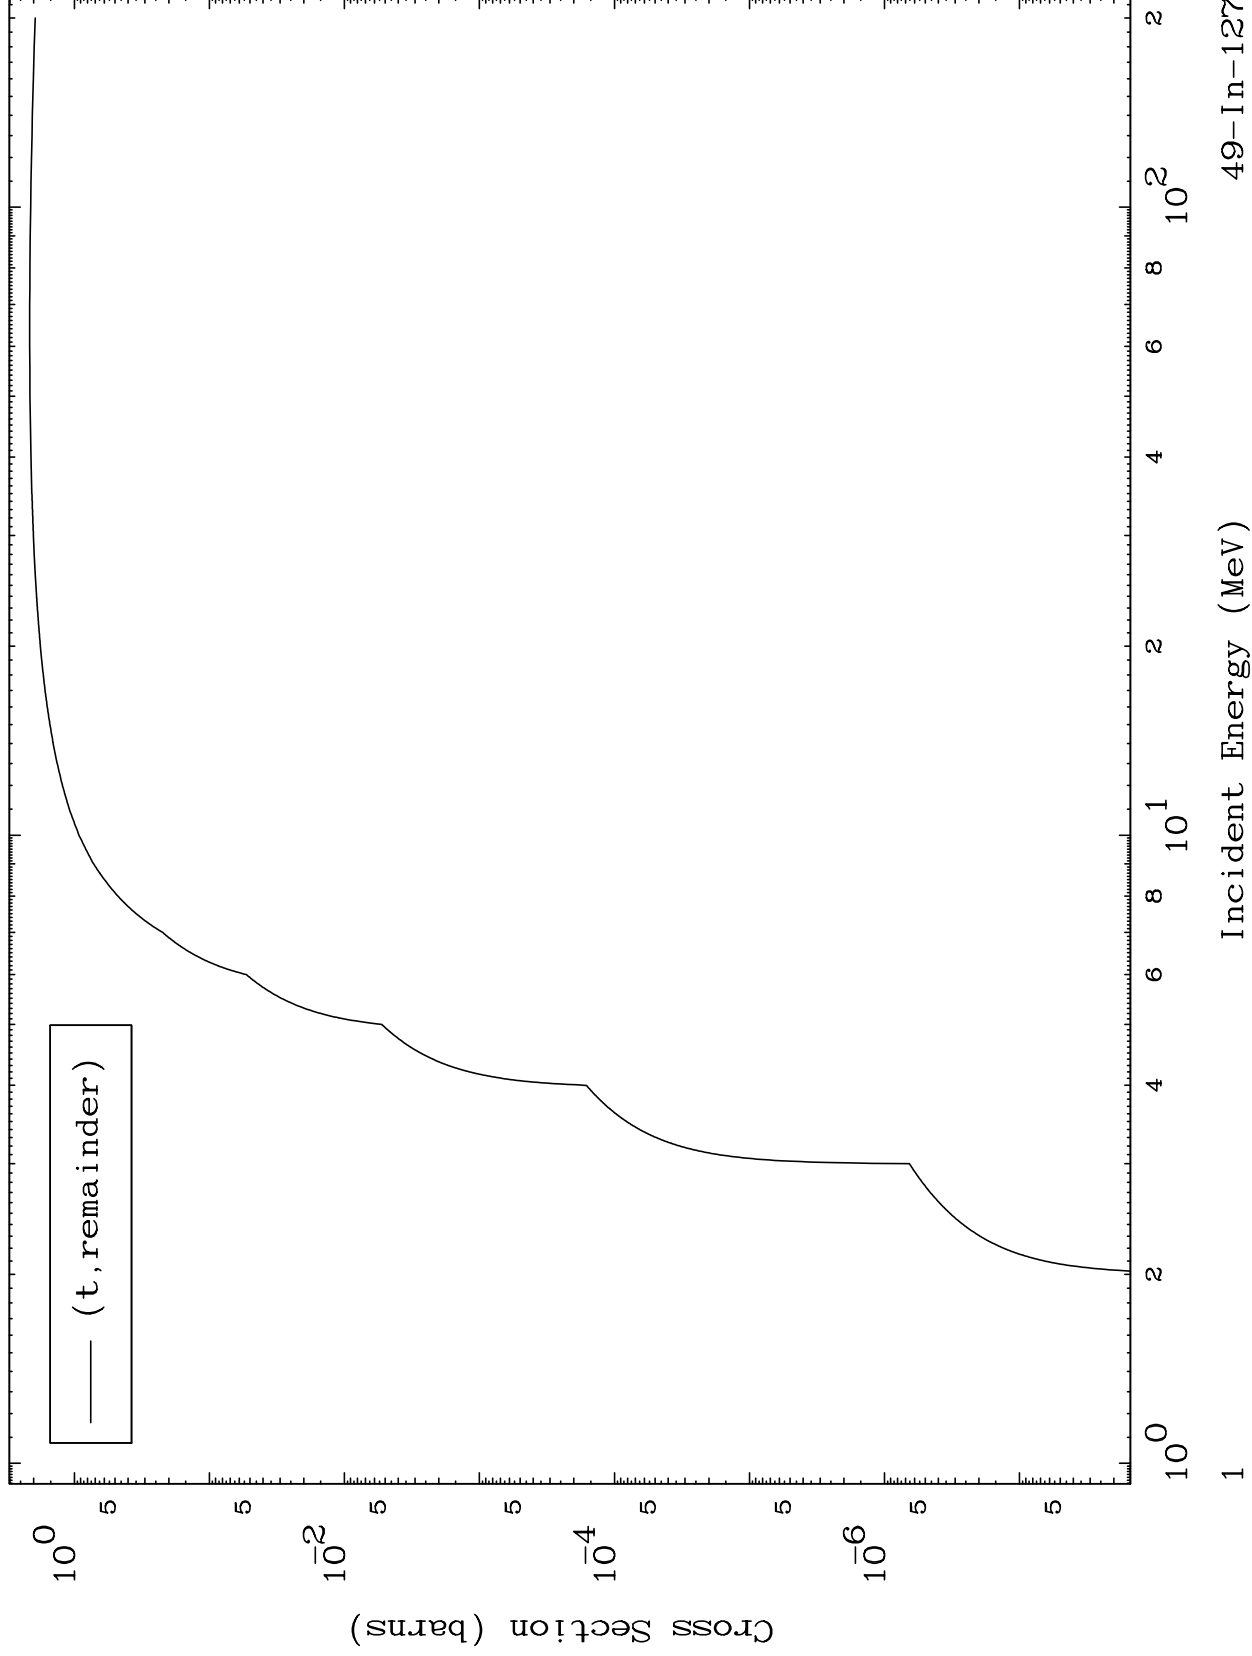

Press Mouse Button to Start

MAT 4969

Triton Major

49-In-127

0 Kelvin Cross Sections

49-In-127

Incident Energy (MeV)