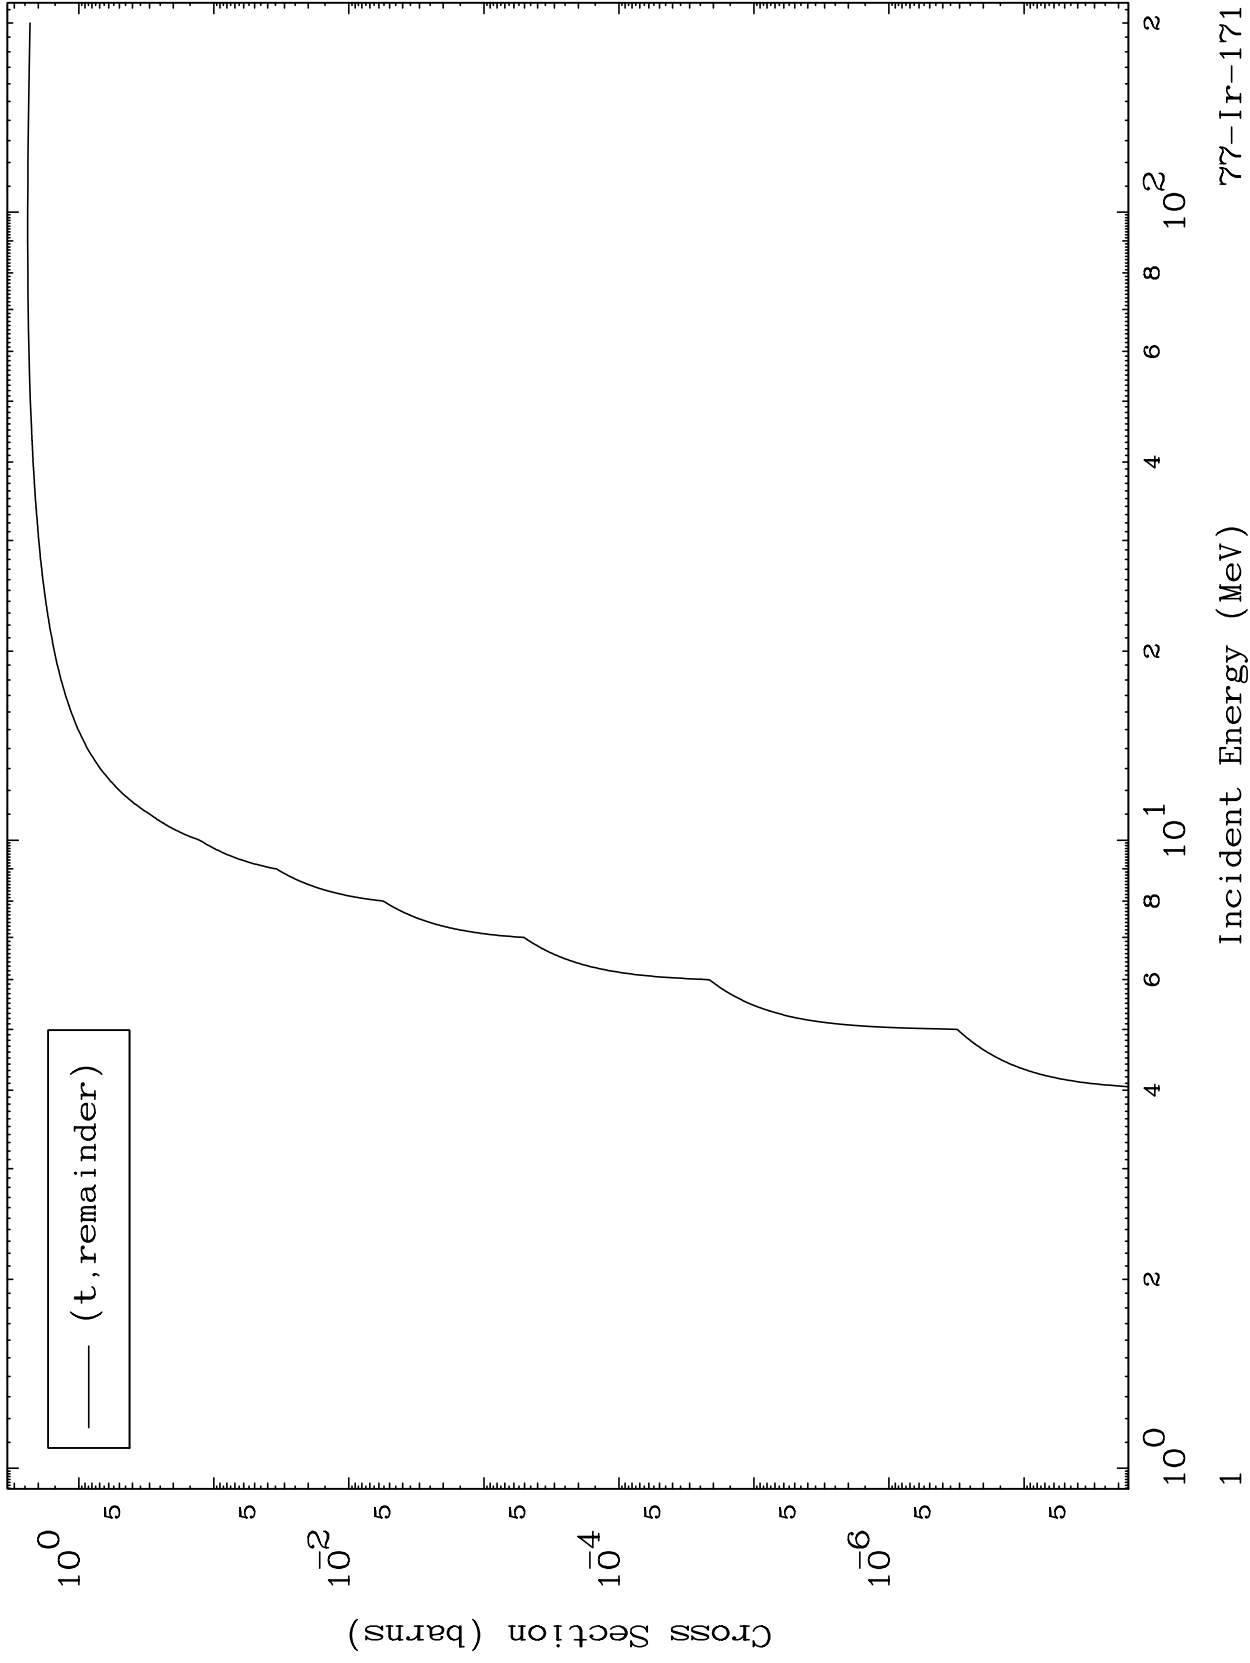

Press Mouse Button to Start

MAT 7665

Triton Major
0 Kelvin Cross Sections

77-Ir-171

Incident Energy (MeV)

77-Ir-171