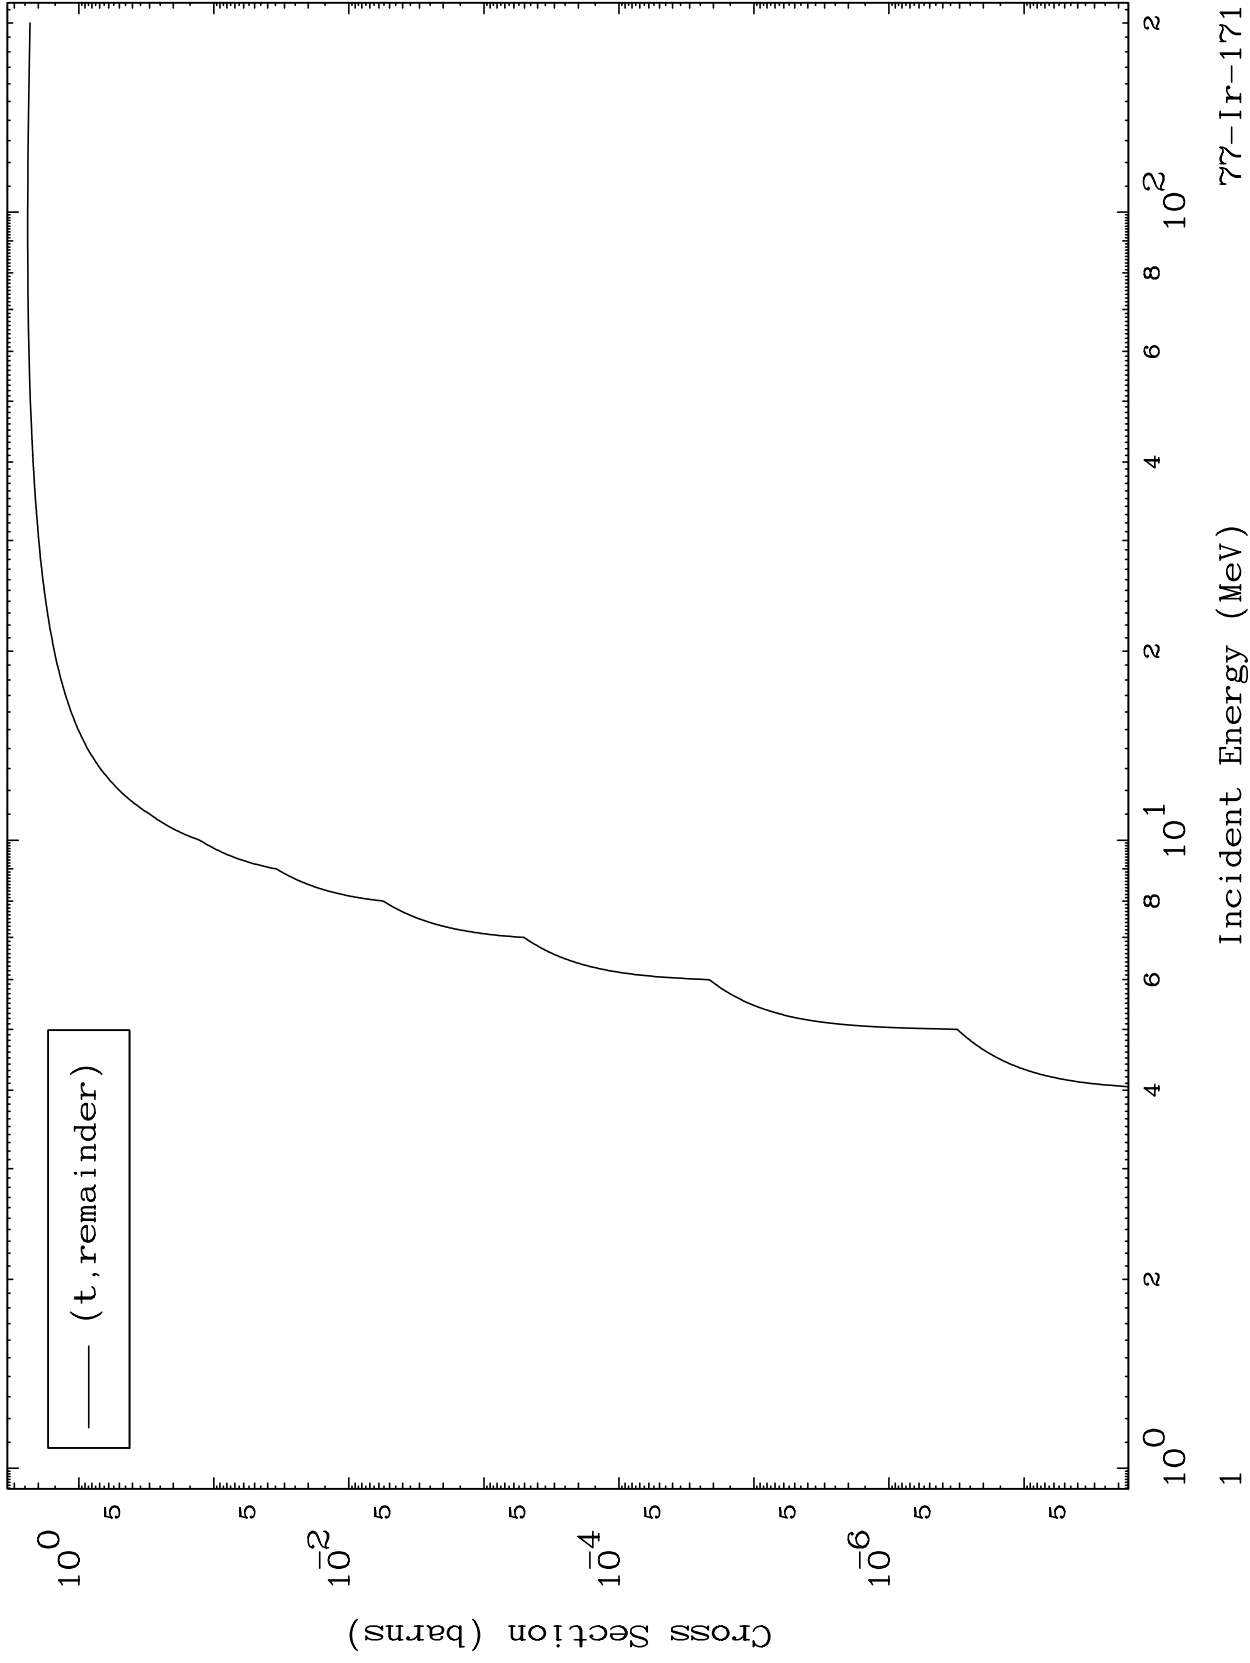

Press Mouse Button to Start

MAT 7666

Triton Major
0 Kelvin Cross Sections

77-Ir-171

77-Ir-171

Incident Energy (MeV)