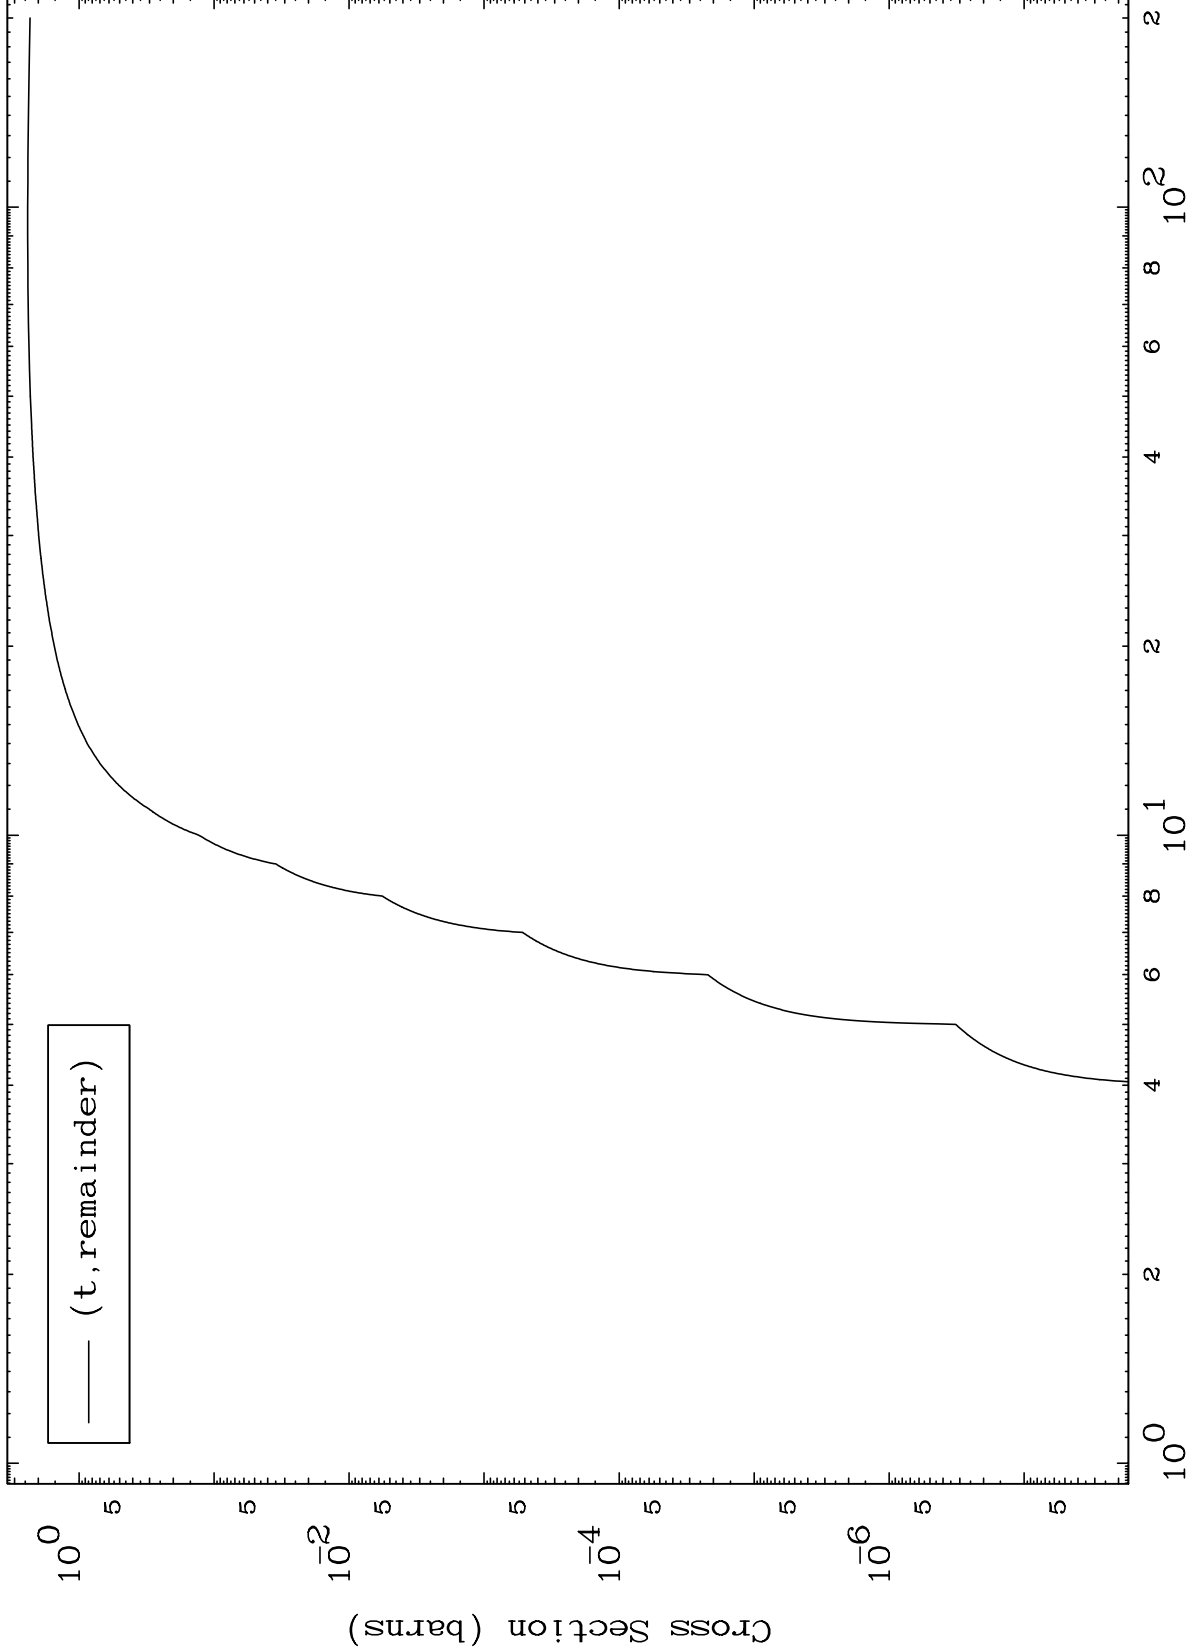

Press Mouse Button to Start

MAT 7668

Triton Major

77-Ir-172

0 Kelvin Cross Sections

Incident Energy (MeV)

77-Ir-172