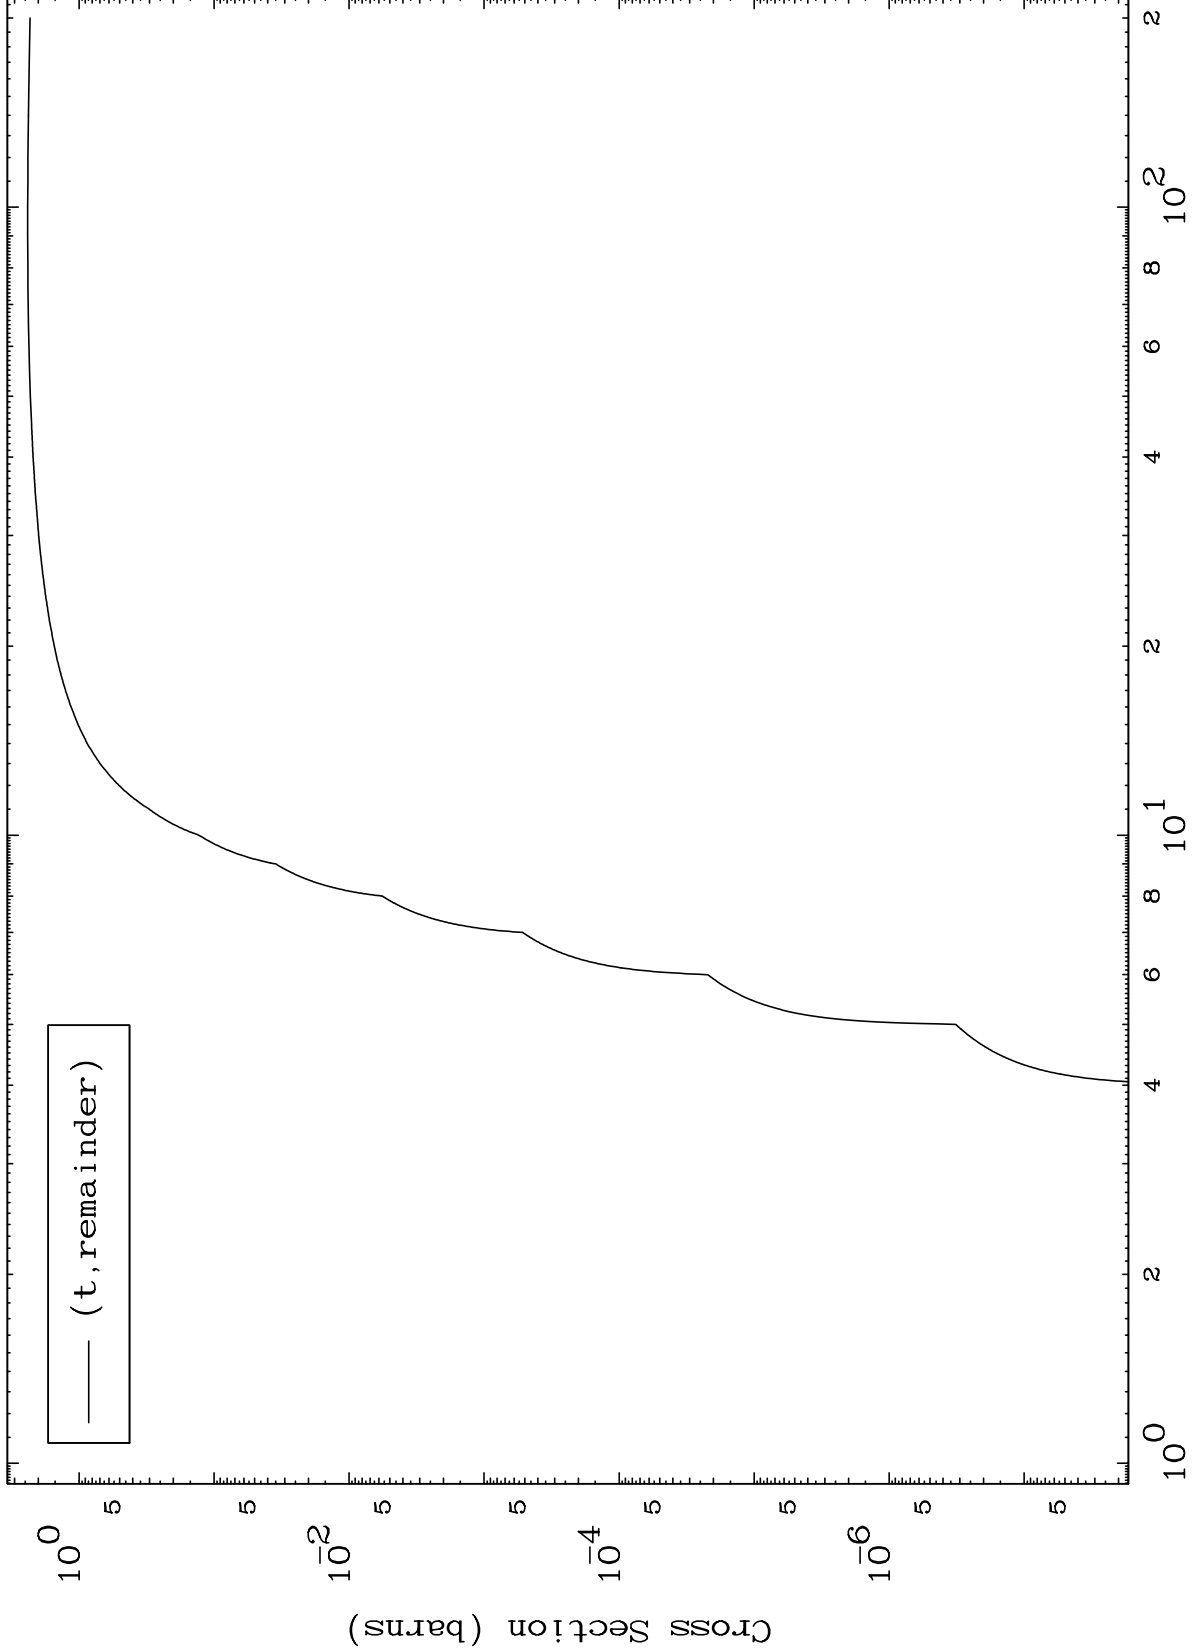

Press Mouse Button to Start

MAT 7669

Triton Major

<sup>77</sup>Ir-172

0 Kelvin Cross Sections

Incident Energy (MeV)

<sup>77</sup>Ir-172