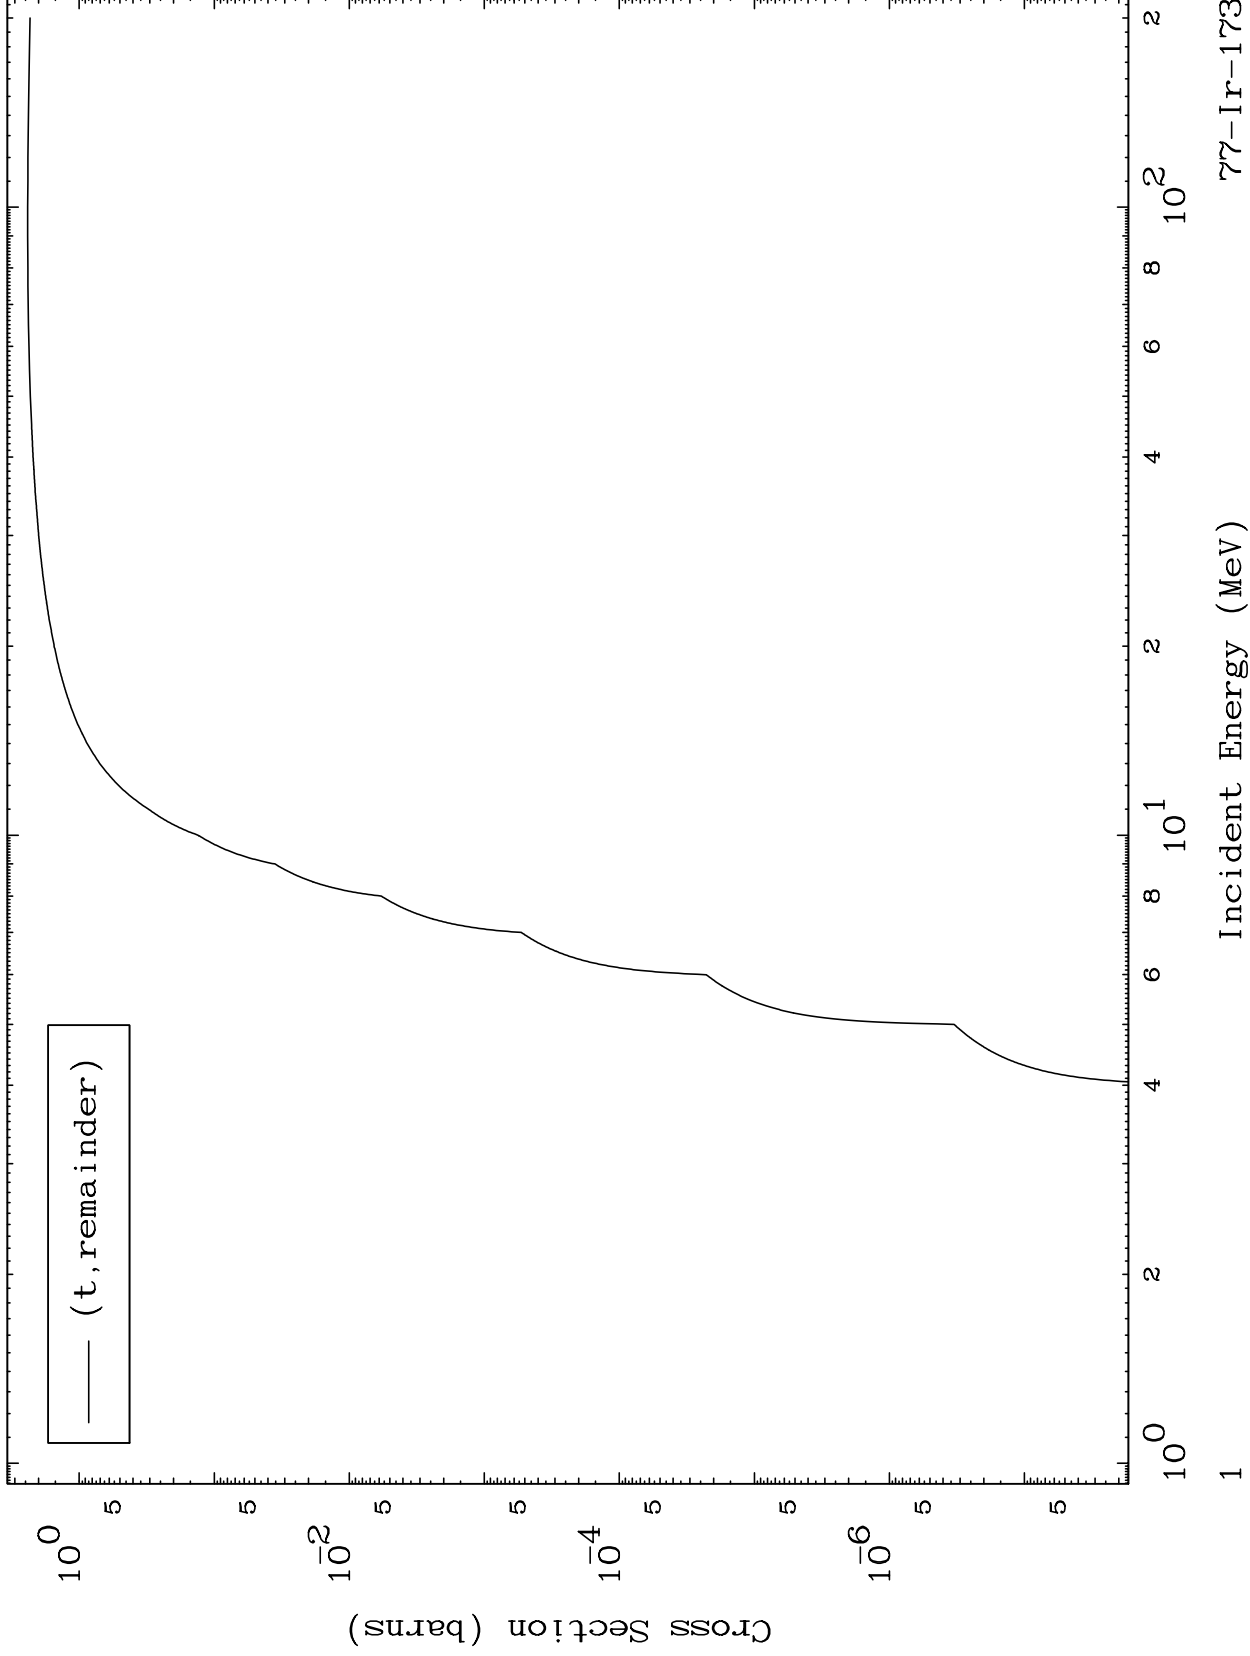

Press Mouse Button to Start

MAT 7671

Triton Major
0 Kelvin Cross Sections

77-Ir-173

77-Ir-173