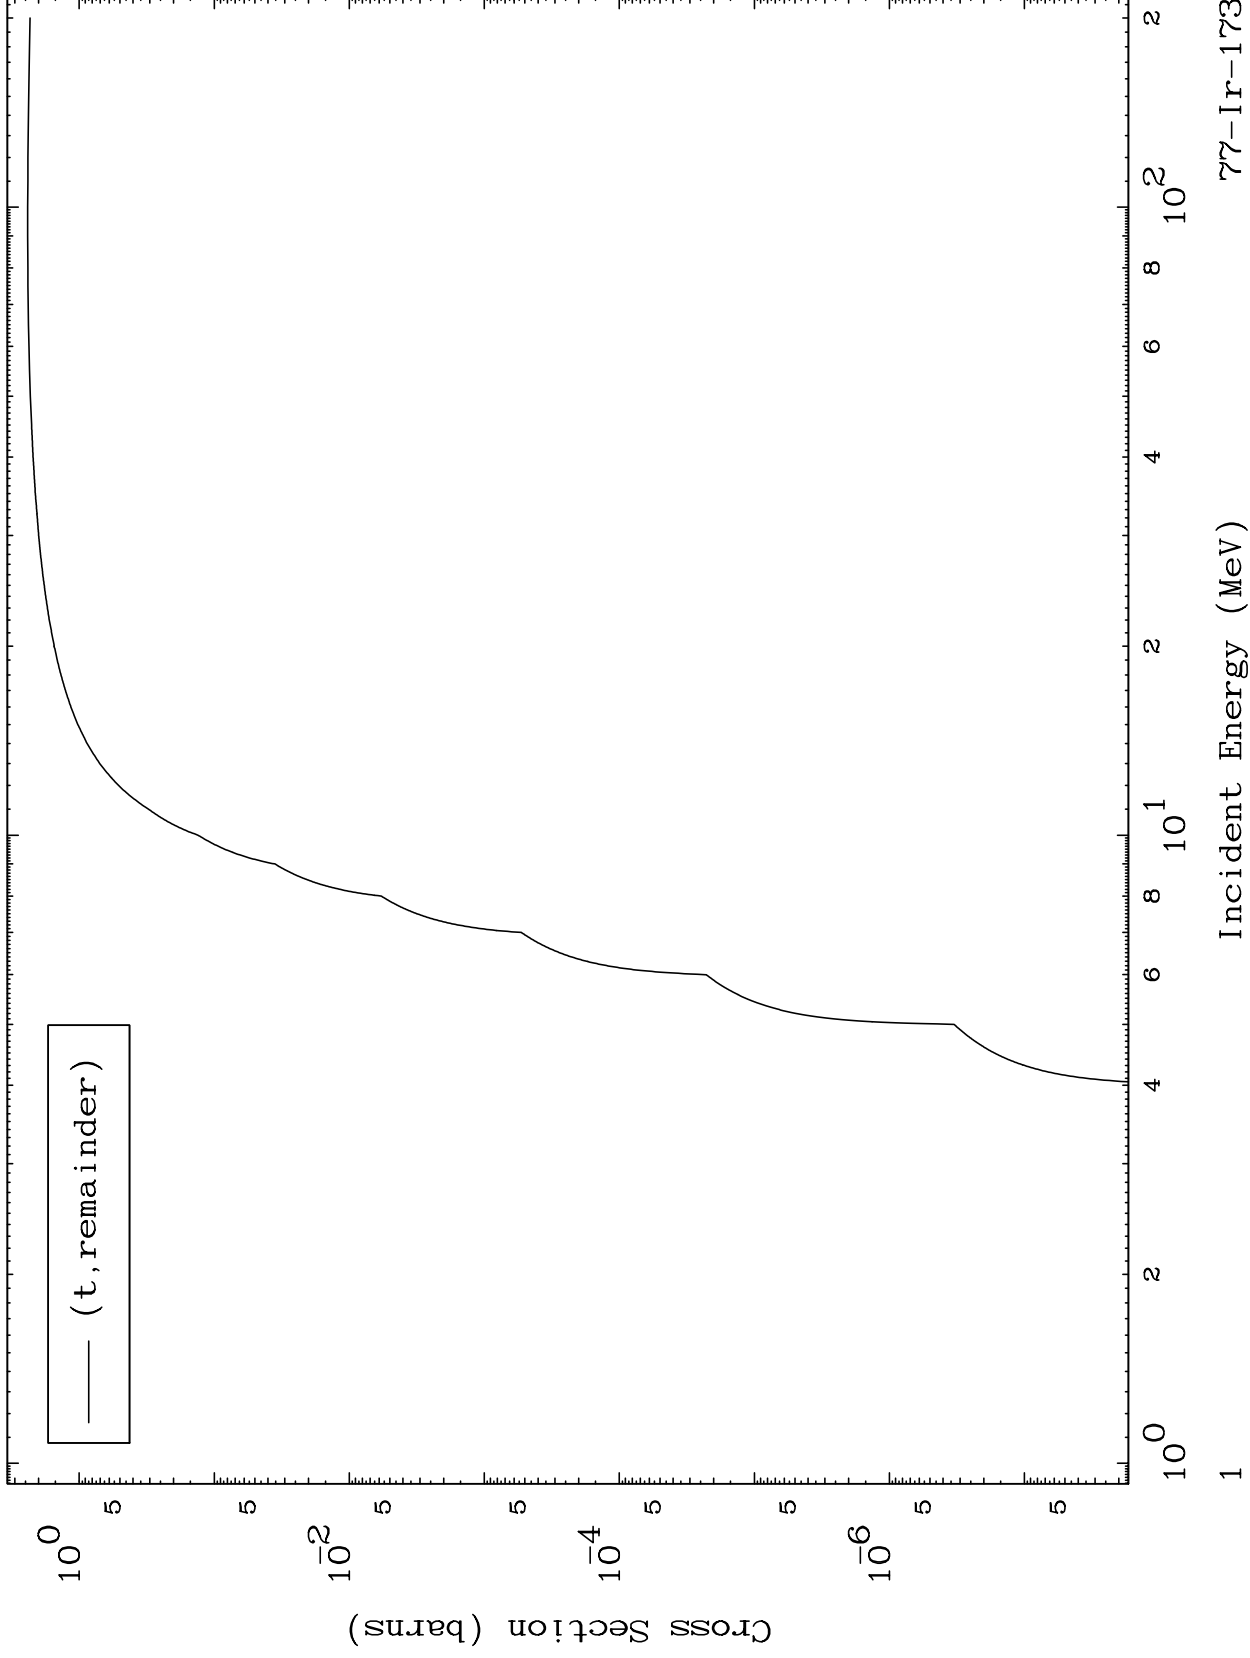

Press Mouse Button to Start

MAT 7672

Triton Major
0 Kelvin Cross Sections

77-Ir-173

Incident Energy (MeV)

77-Ir-173