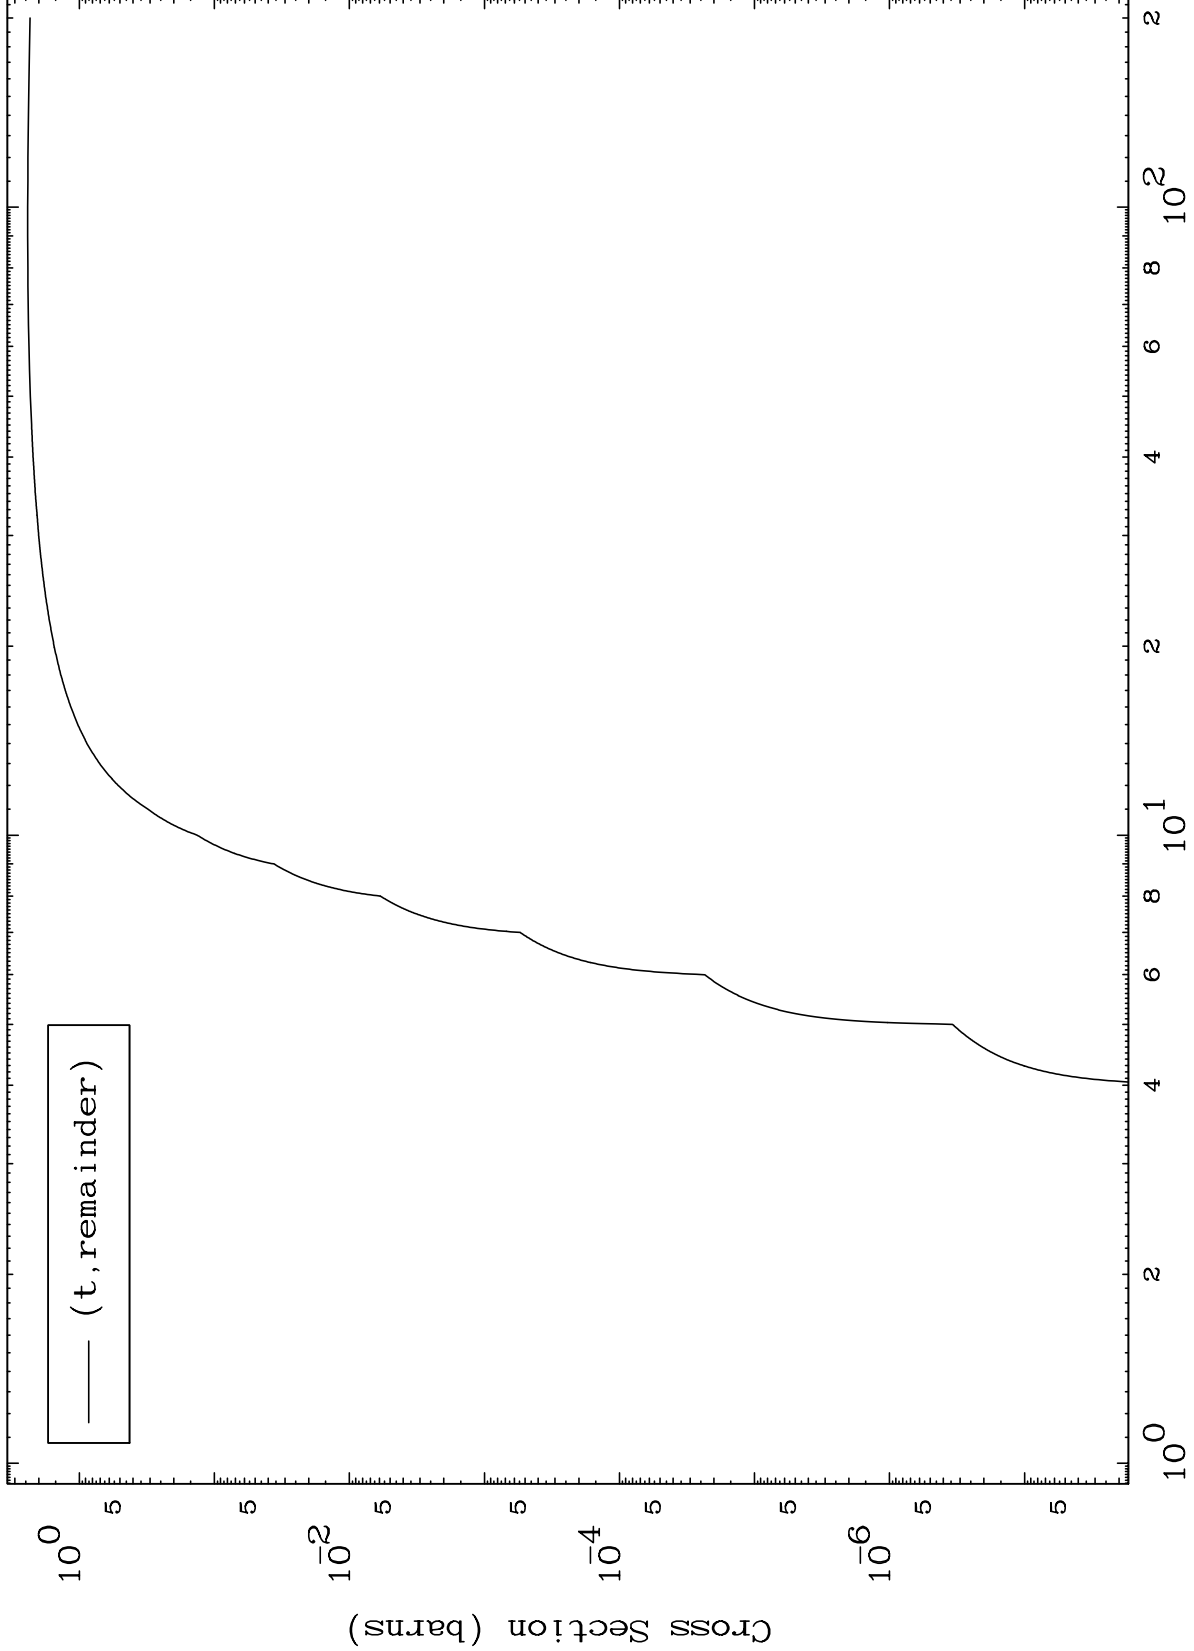

Press Mouse Button to Start

MAT 7674

Triton Major

77-Ir-174

0 Kelvin Cross Sections

(t, remainder)

Incident Energy (MeV)

77-Ir-174