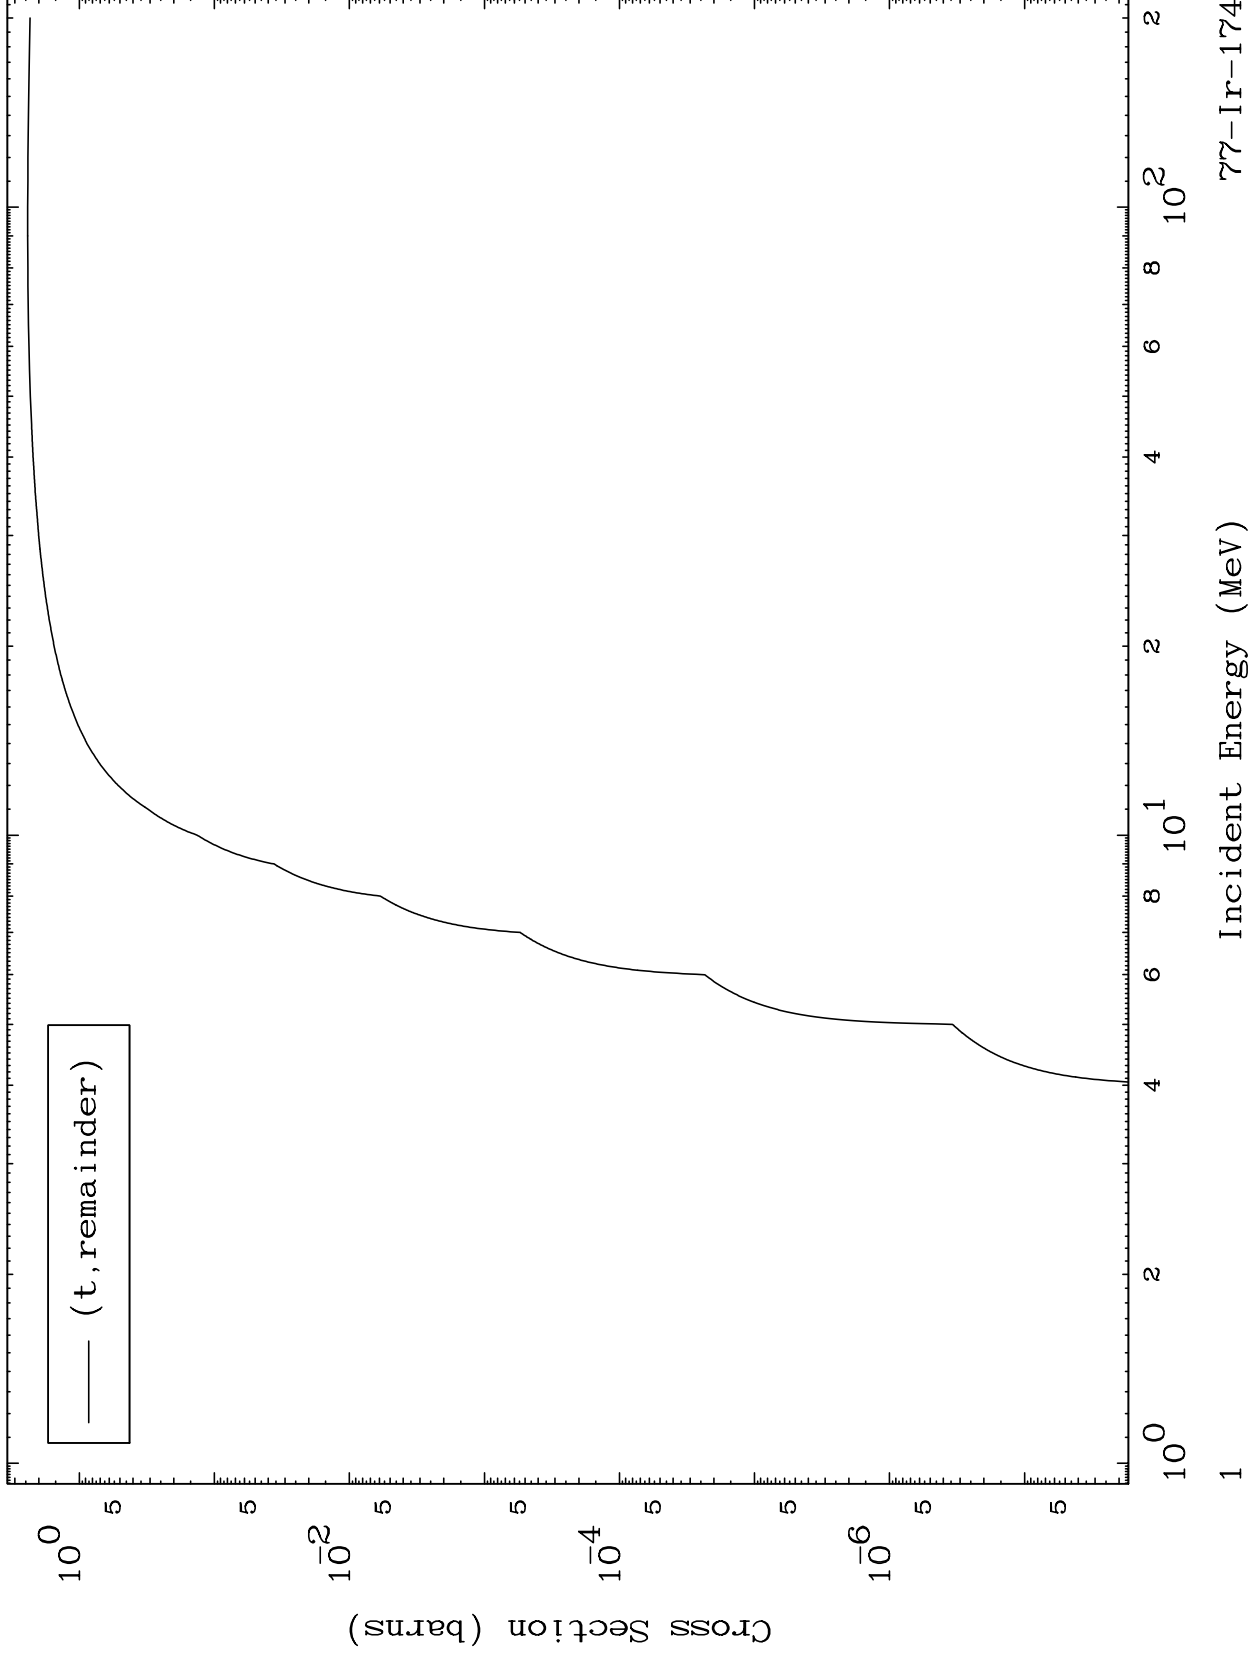

Press Mouse Button to Start

MAT 7675

Triton Major
0 Kelvin Cross Sections

77-Ir-174

77-Ir-174