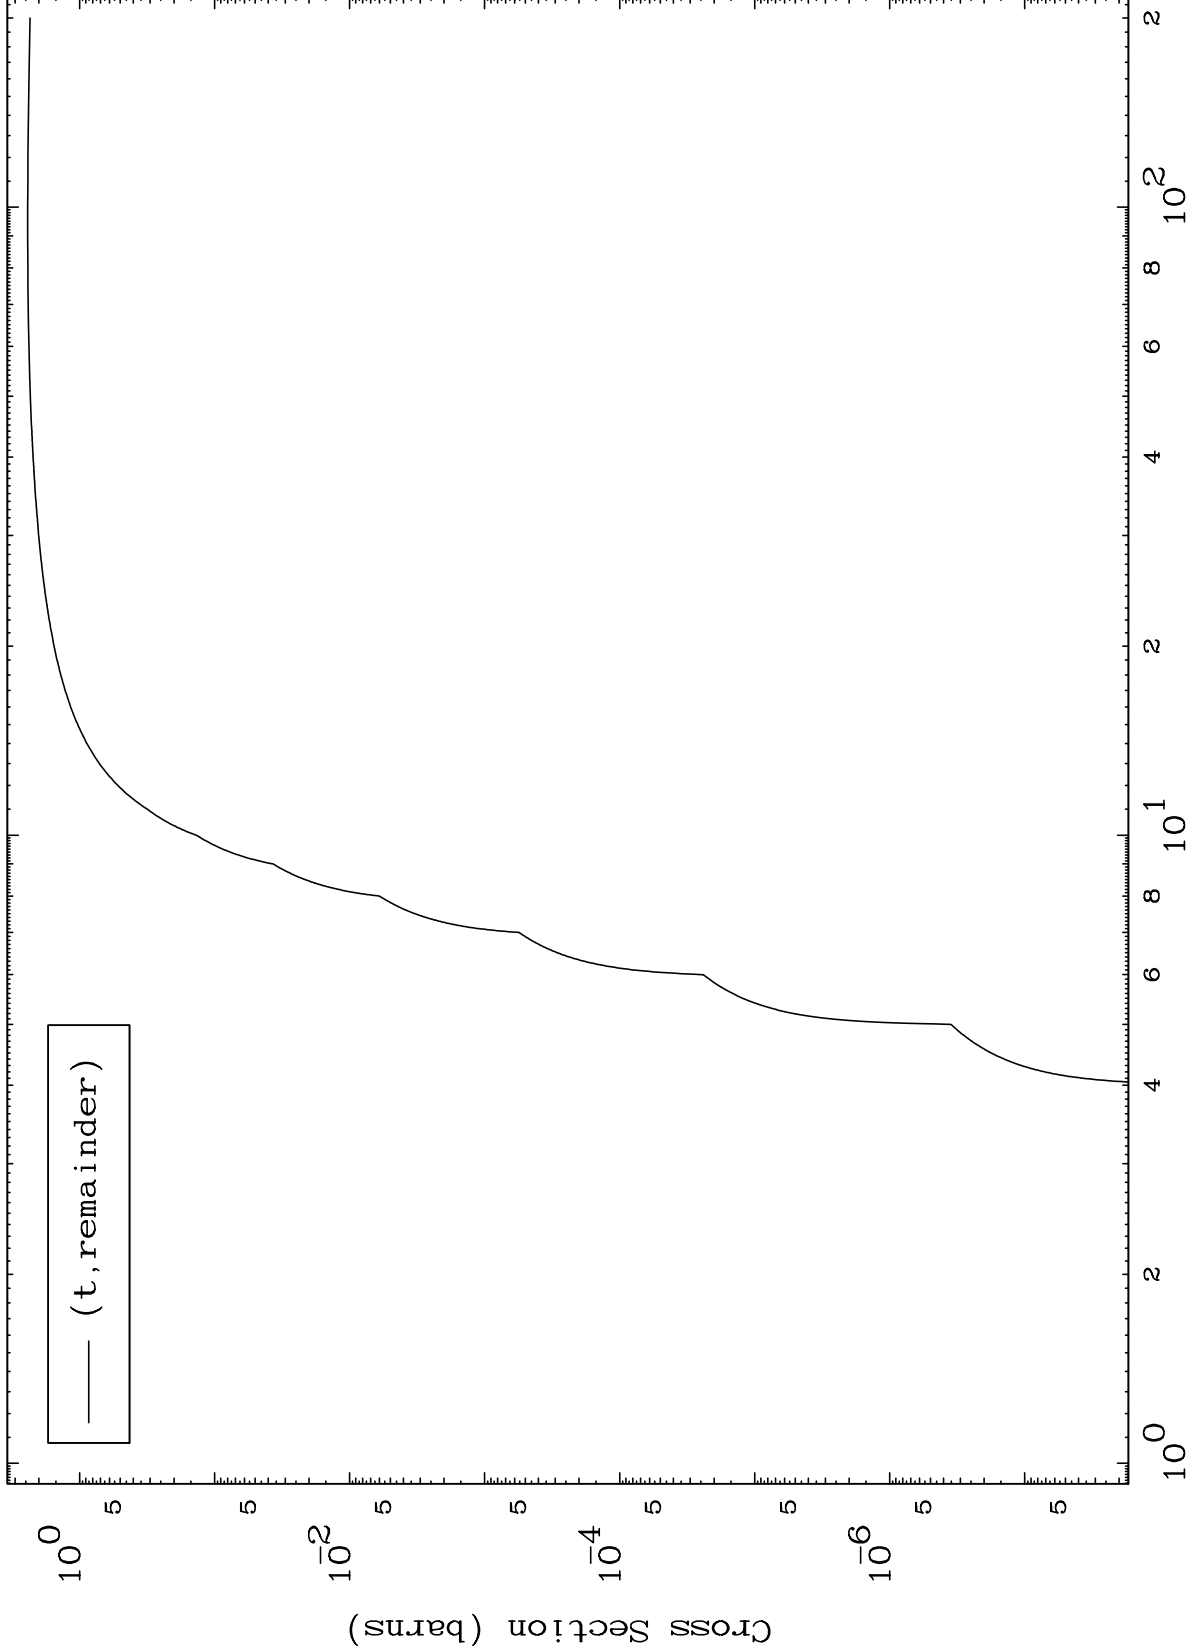

Press Mouse Button to Start

MAT 7677

Triton Major

77-Ir-175

0 Kelvin Cross Sections

Incident Energy (MeV)

77-Ir-175