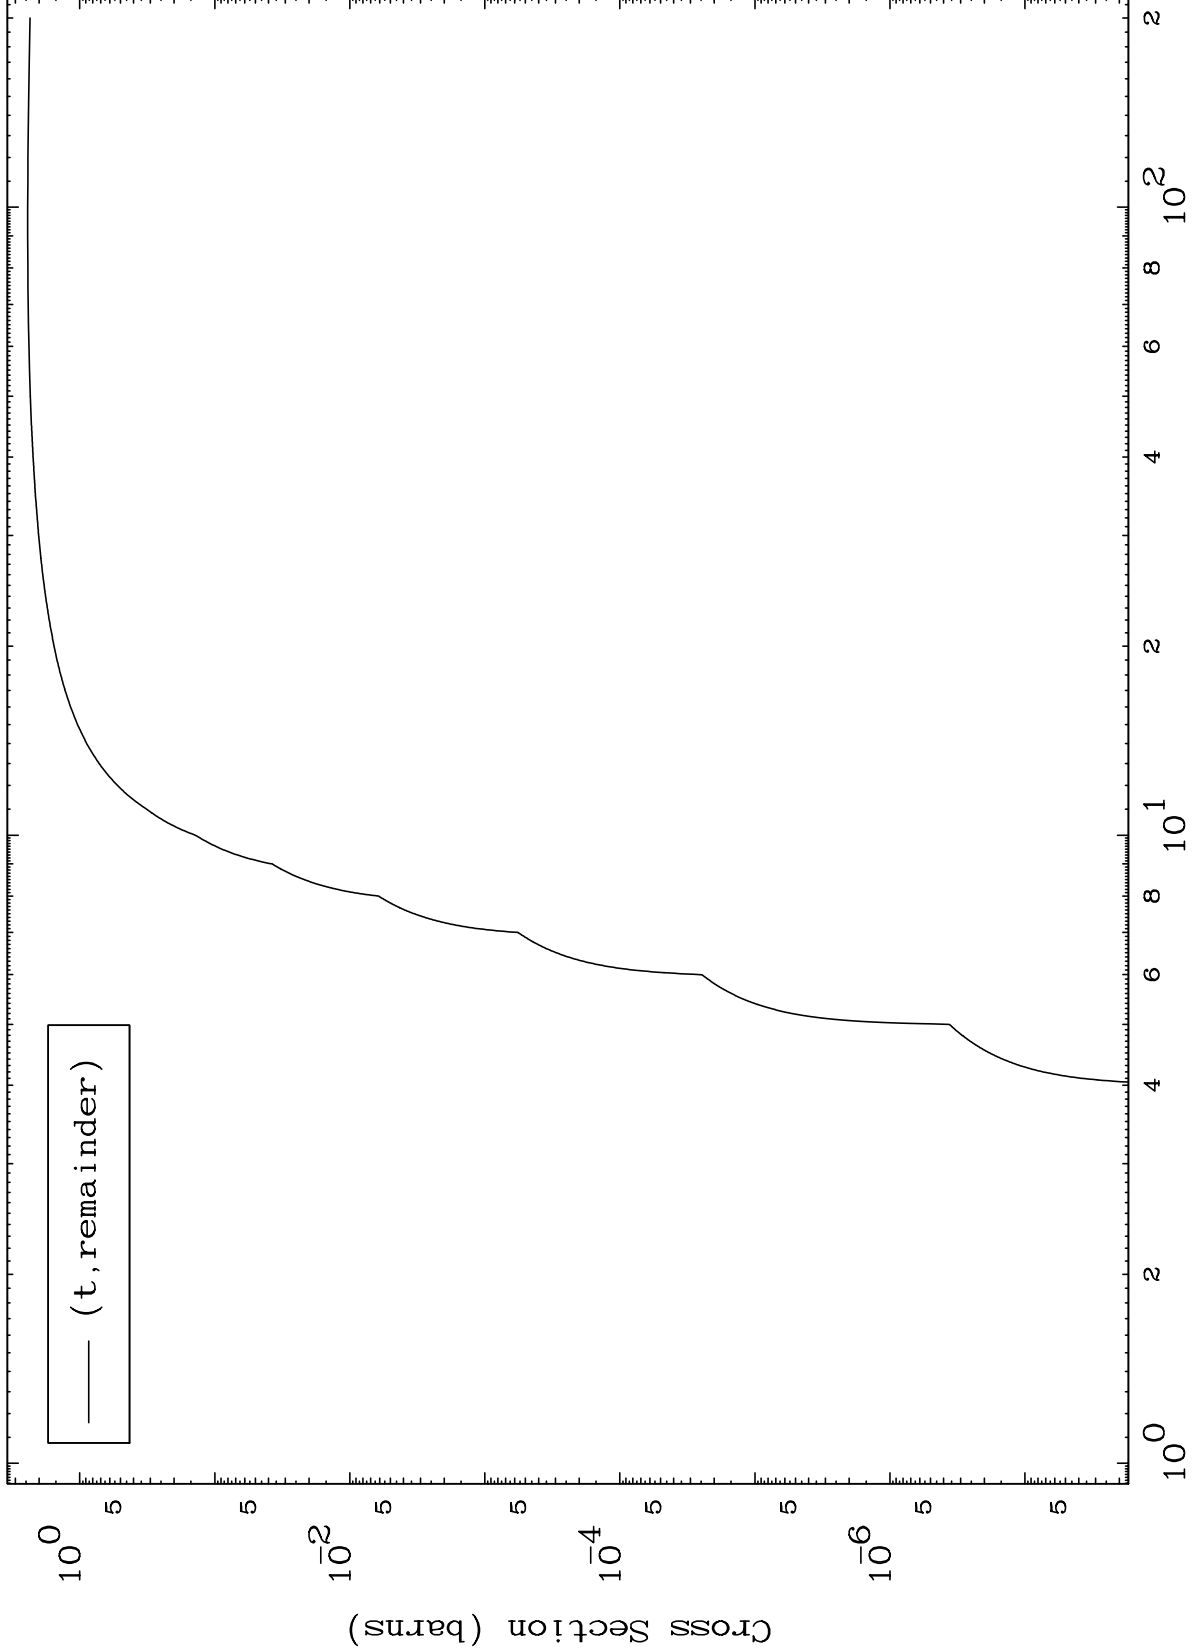

Press Mouse Button to Start

MAT 7680

Triton Major

<sup>77</sup>Ir-176

0 Kelvin Cross Sections

Incident Energy (MeV)

<sup>77</sup>Ir-176