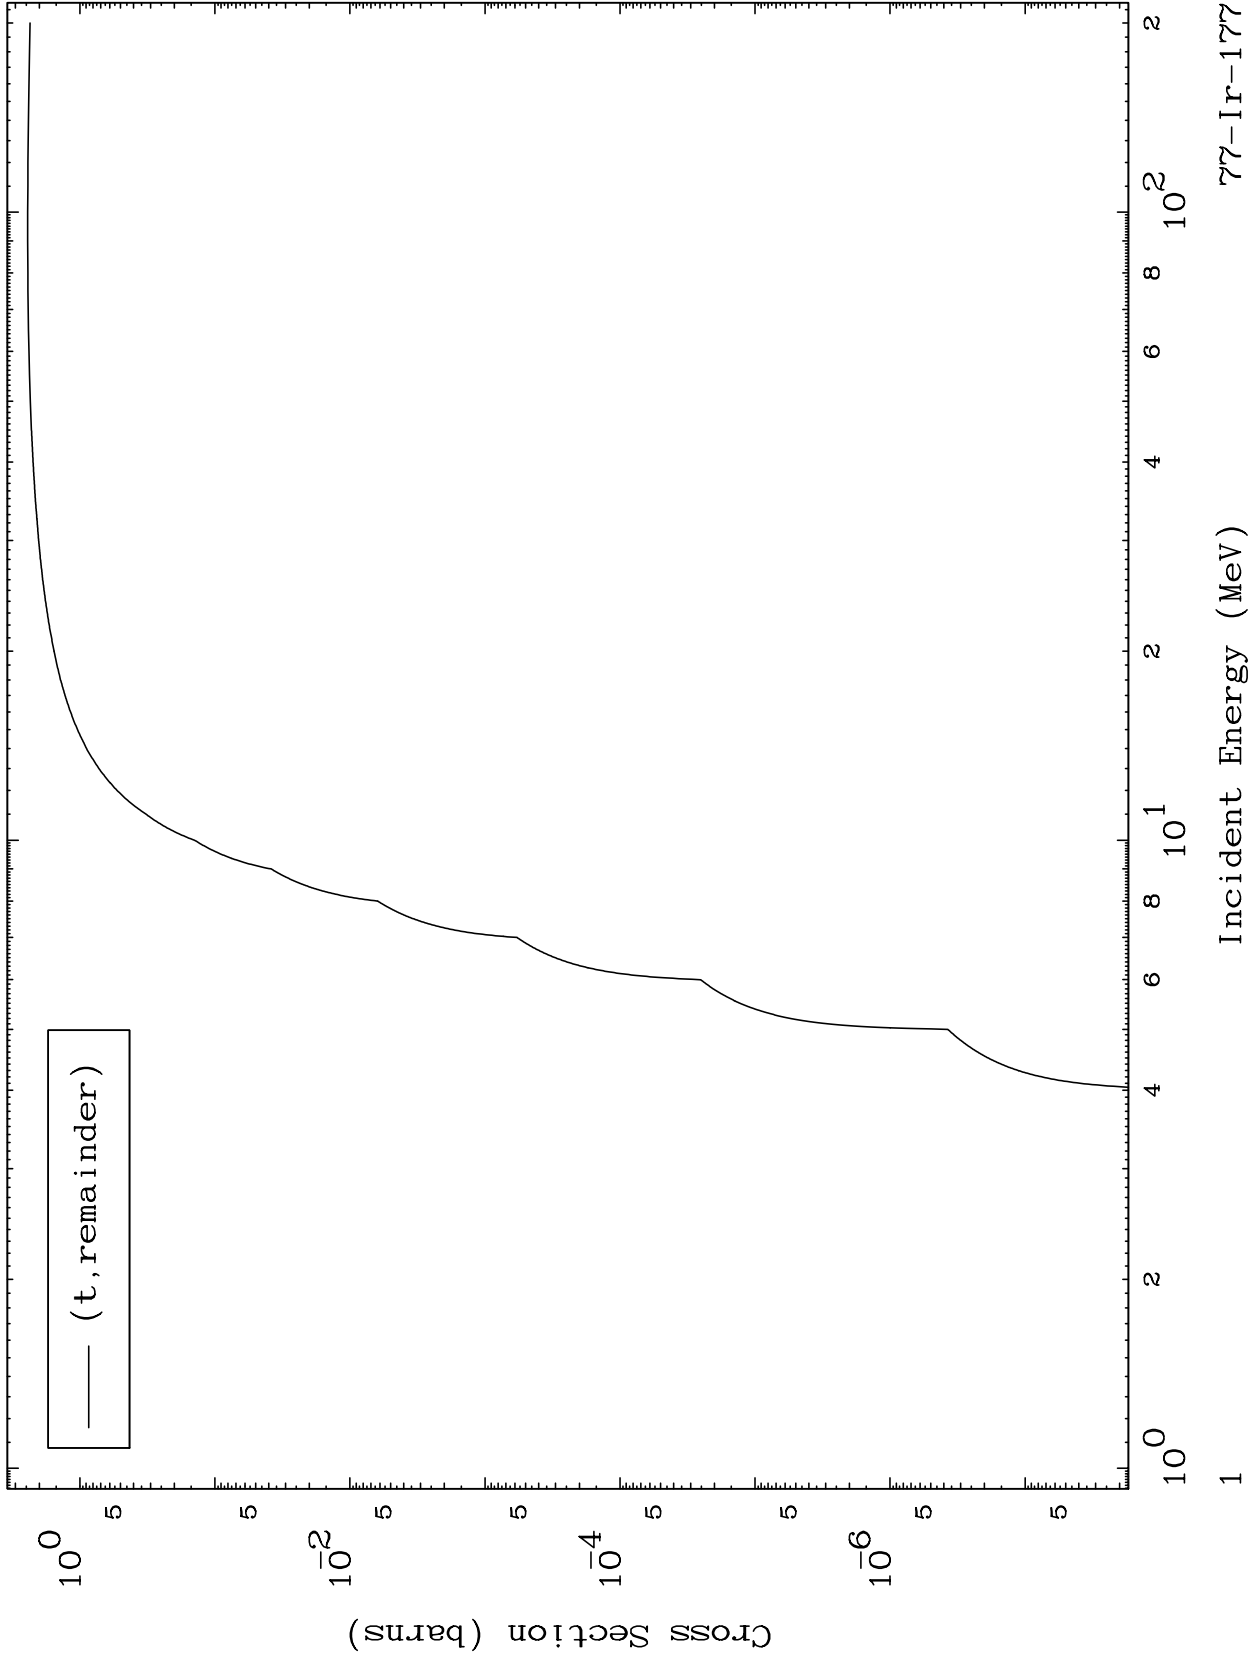

Press Mouse Button to Start

MAT 7683

Triton Major  
0 Kelvin Cross Sections

77-Ir-177

77-Ir-177

Incident Energy (MeV)