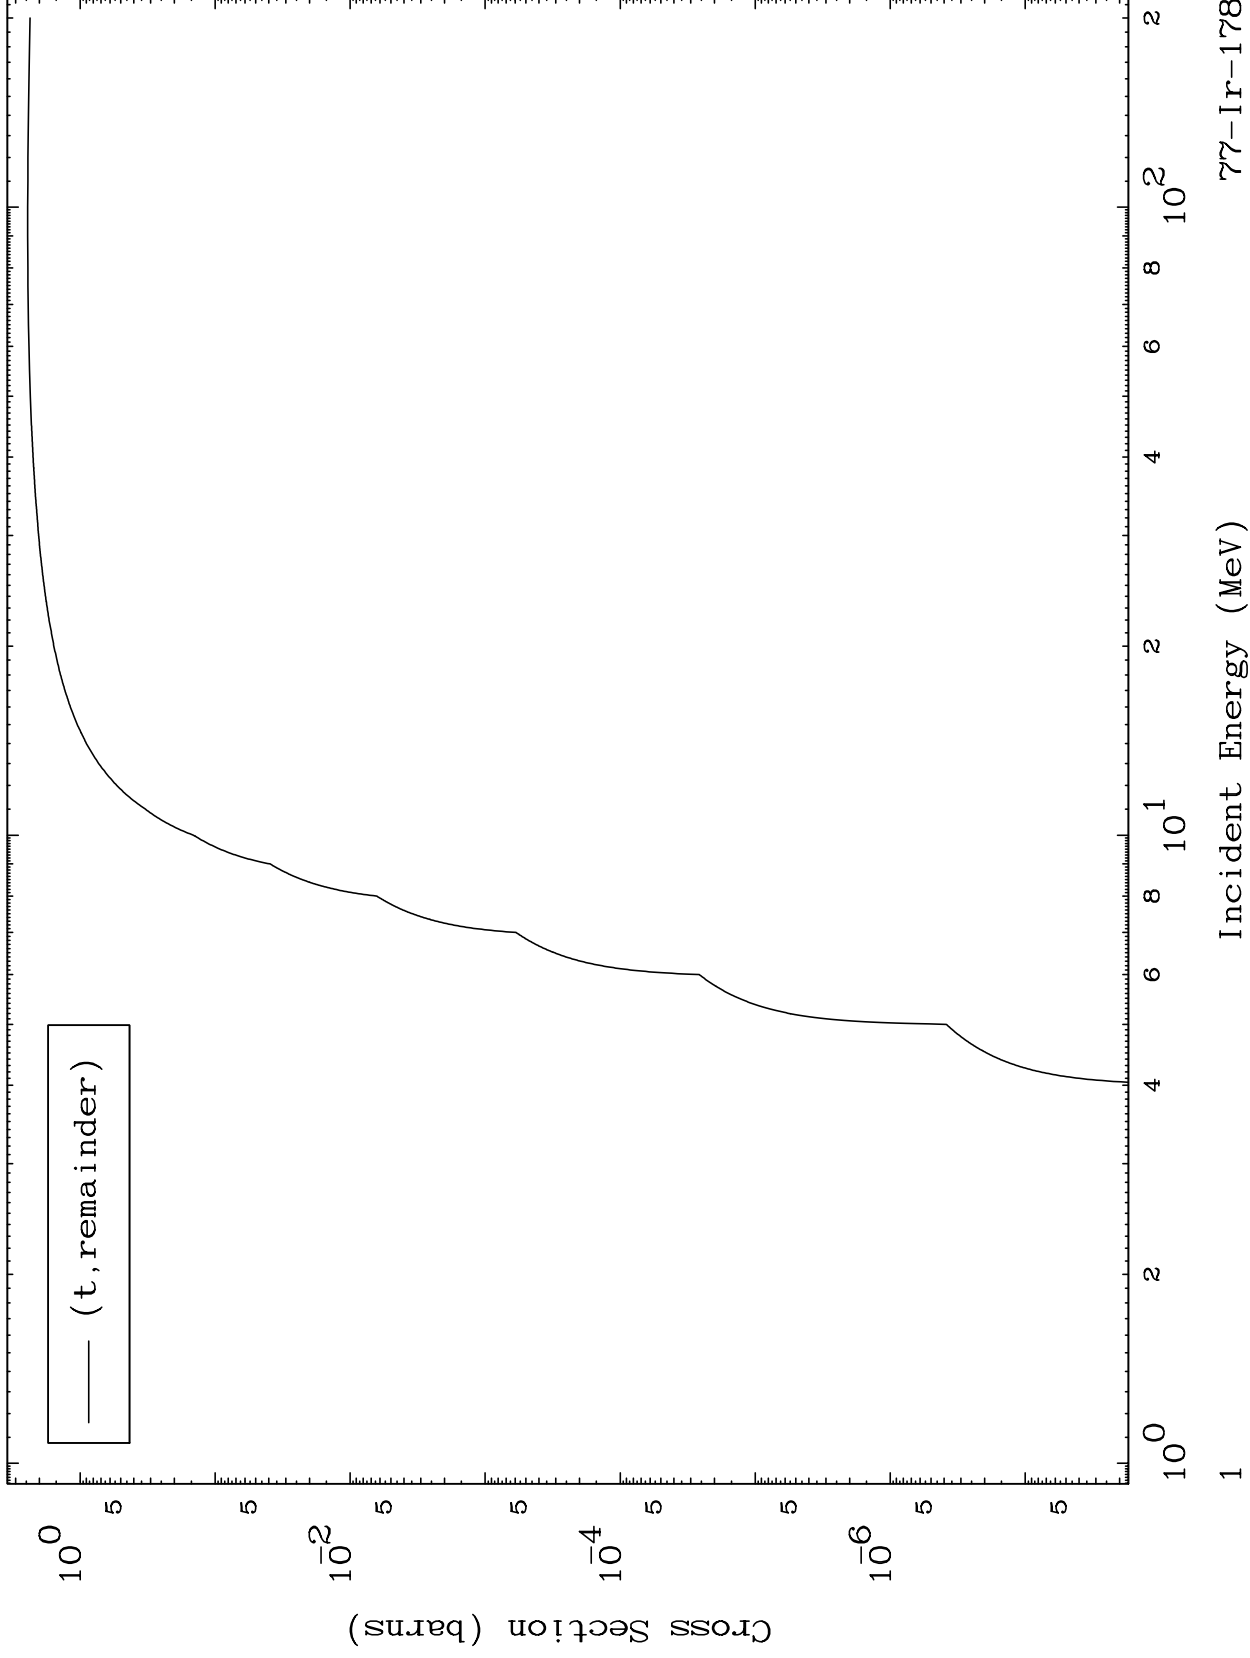

Press Mouse Button to Start

MAT 7686

Triton Major
0 Kelvin Cross Sections

77-Ir-178

77-Ir-178

Incident Energy (MeV)