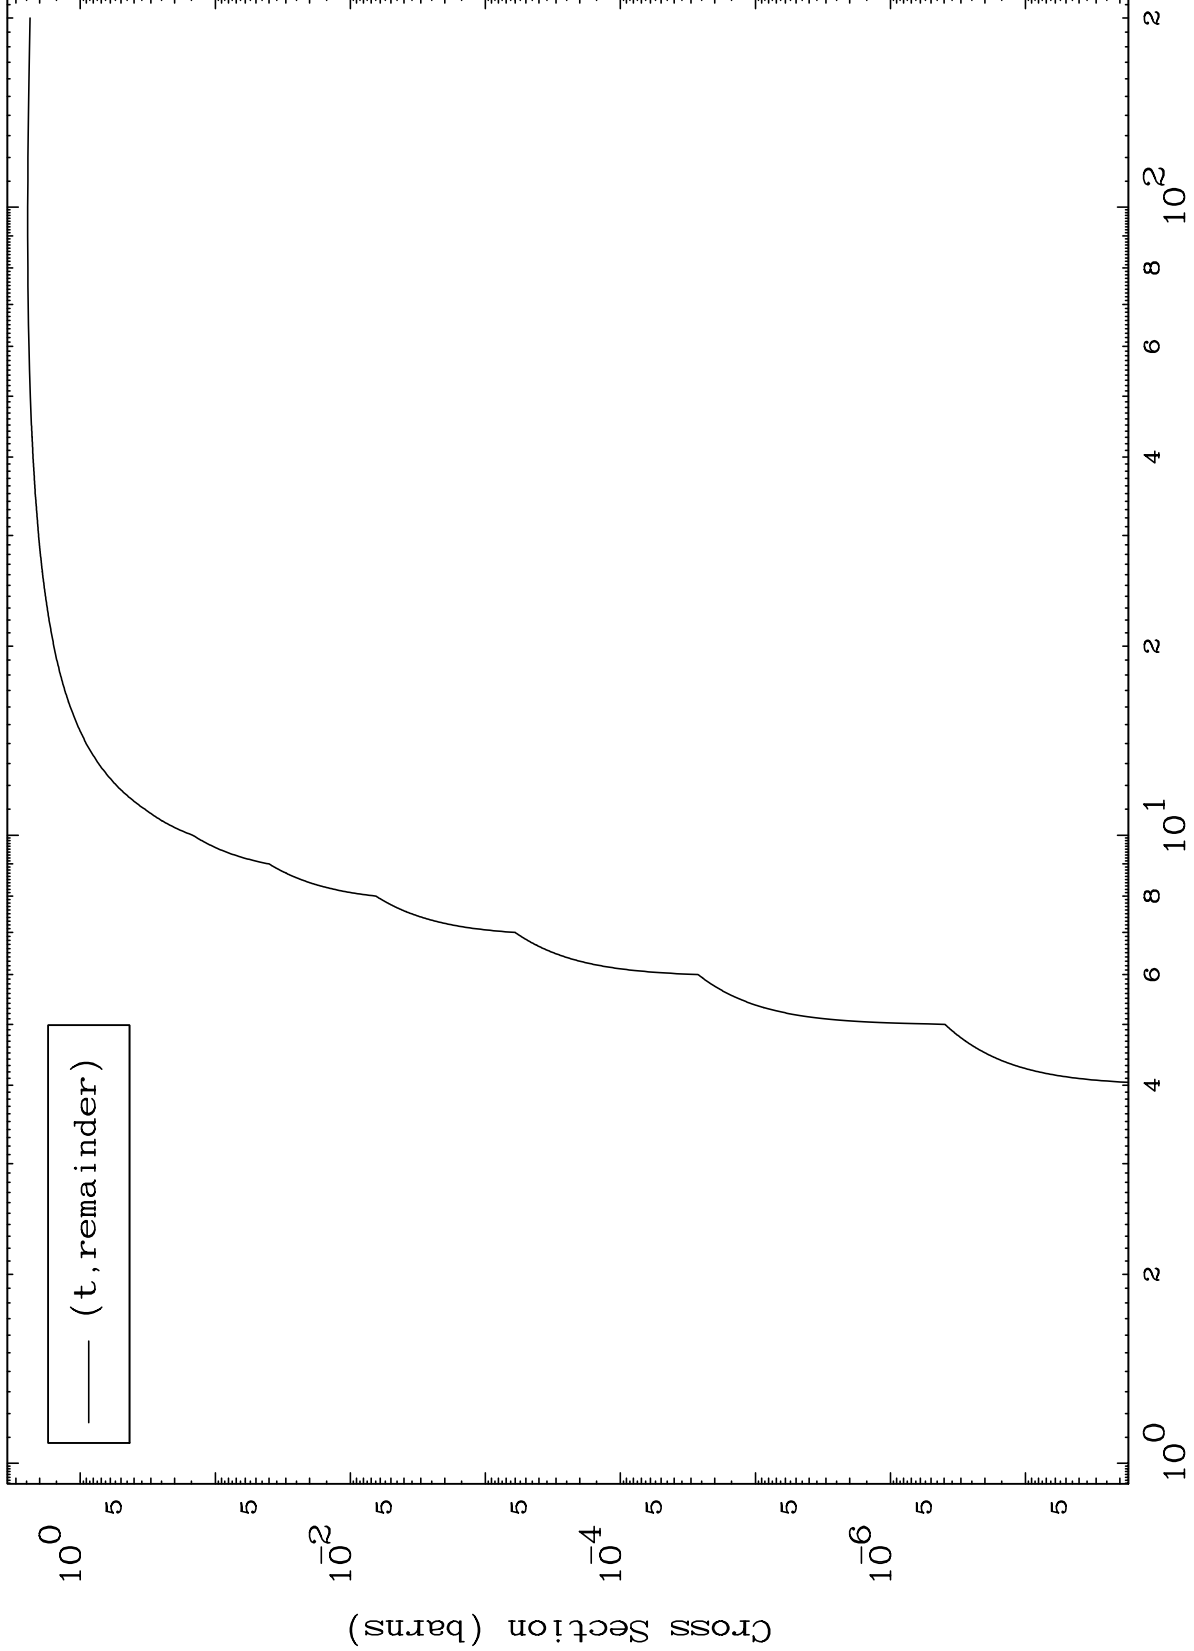

Press Mouse Button to Start

MAT 7689

Triton Major

⁷⁷Ir-179

0 Kelvin Cross Sections

Incident Energy (MeV)

⁷⁷Ir-179