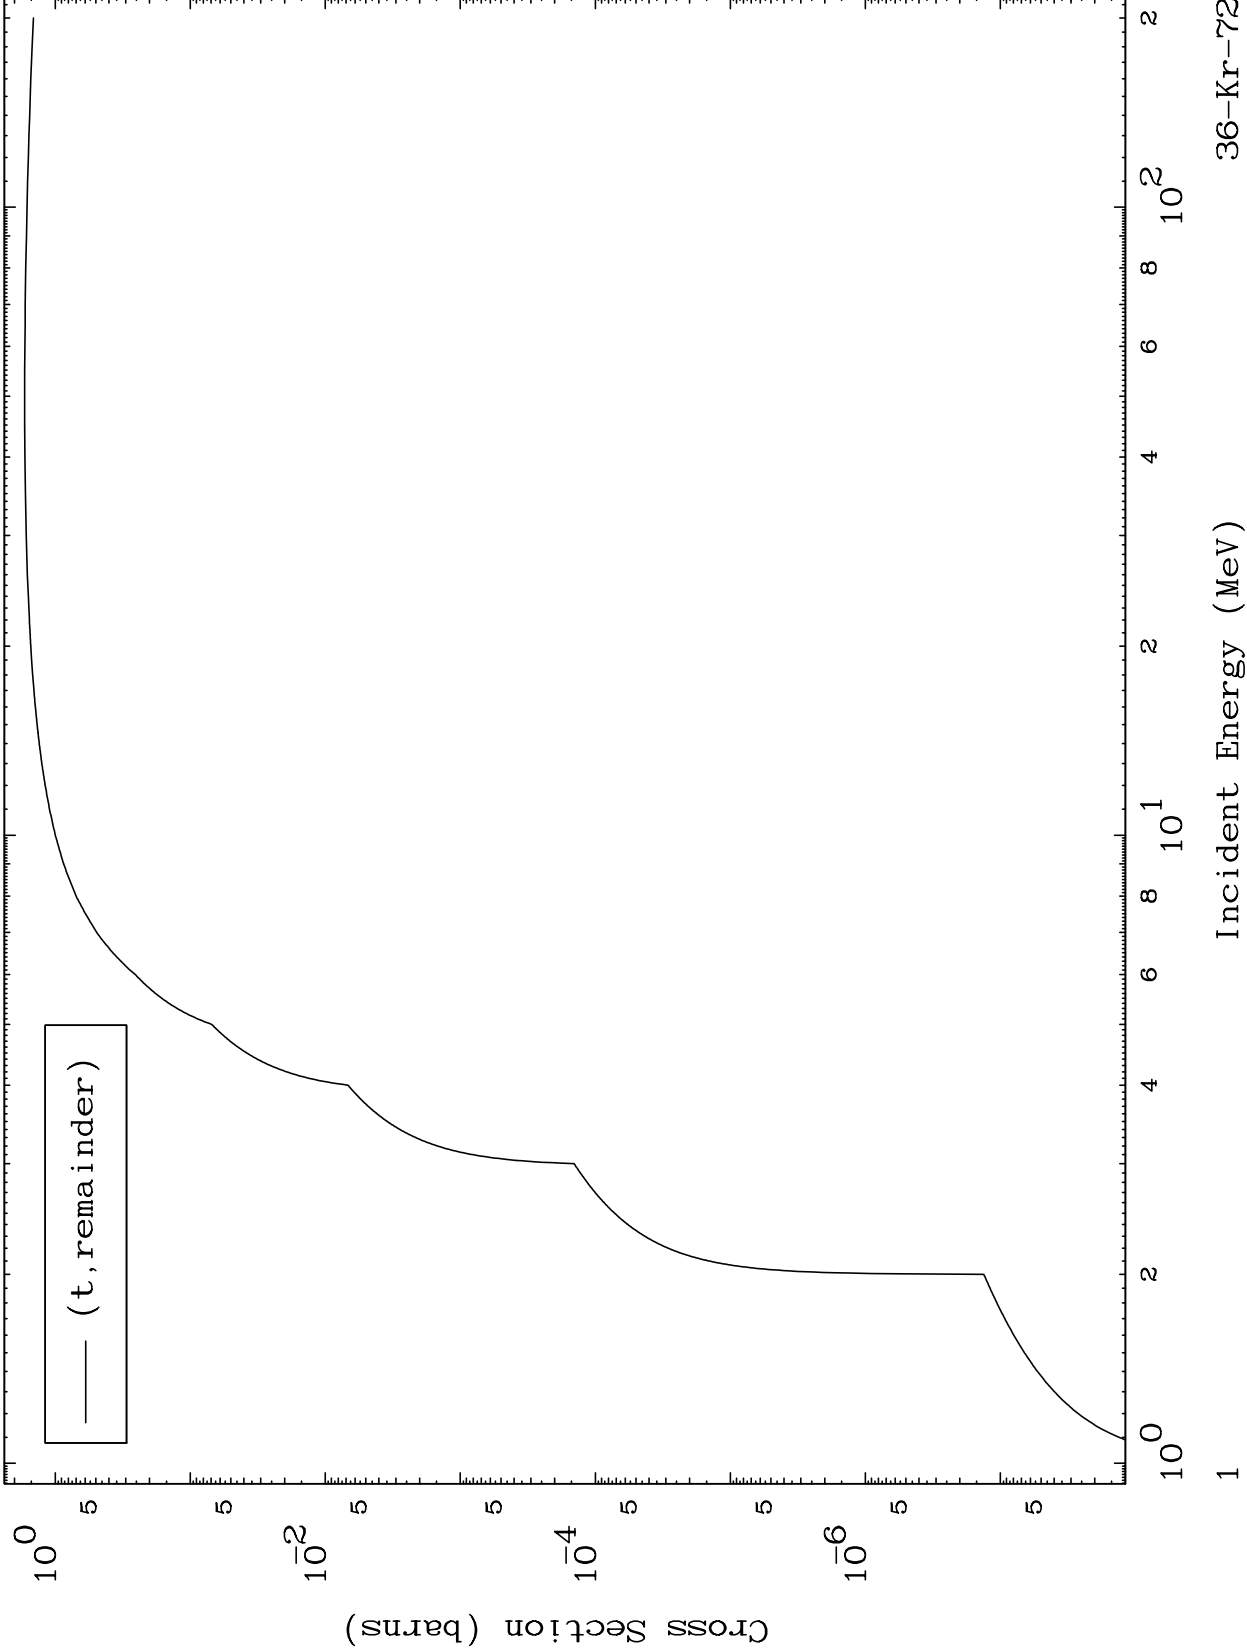

Press Mouse Button to Start

MAT 3607

Triton Major
0 Kelvin Cross Sections

36-Kr-72

Incident Energy (MeV)

36-Kr-72