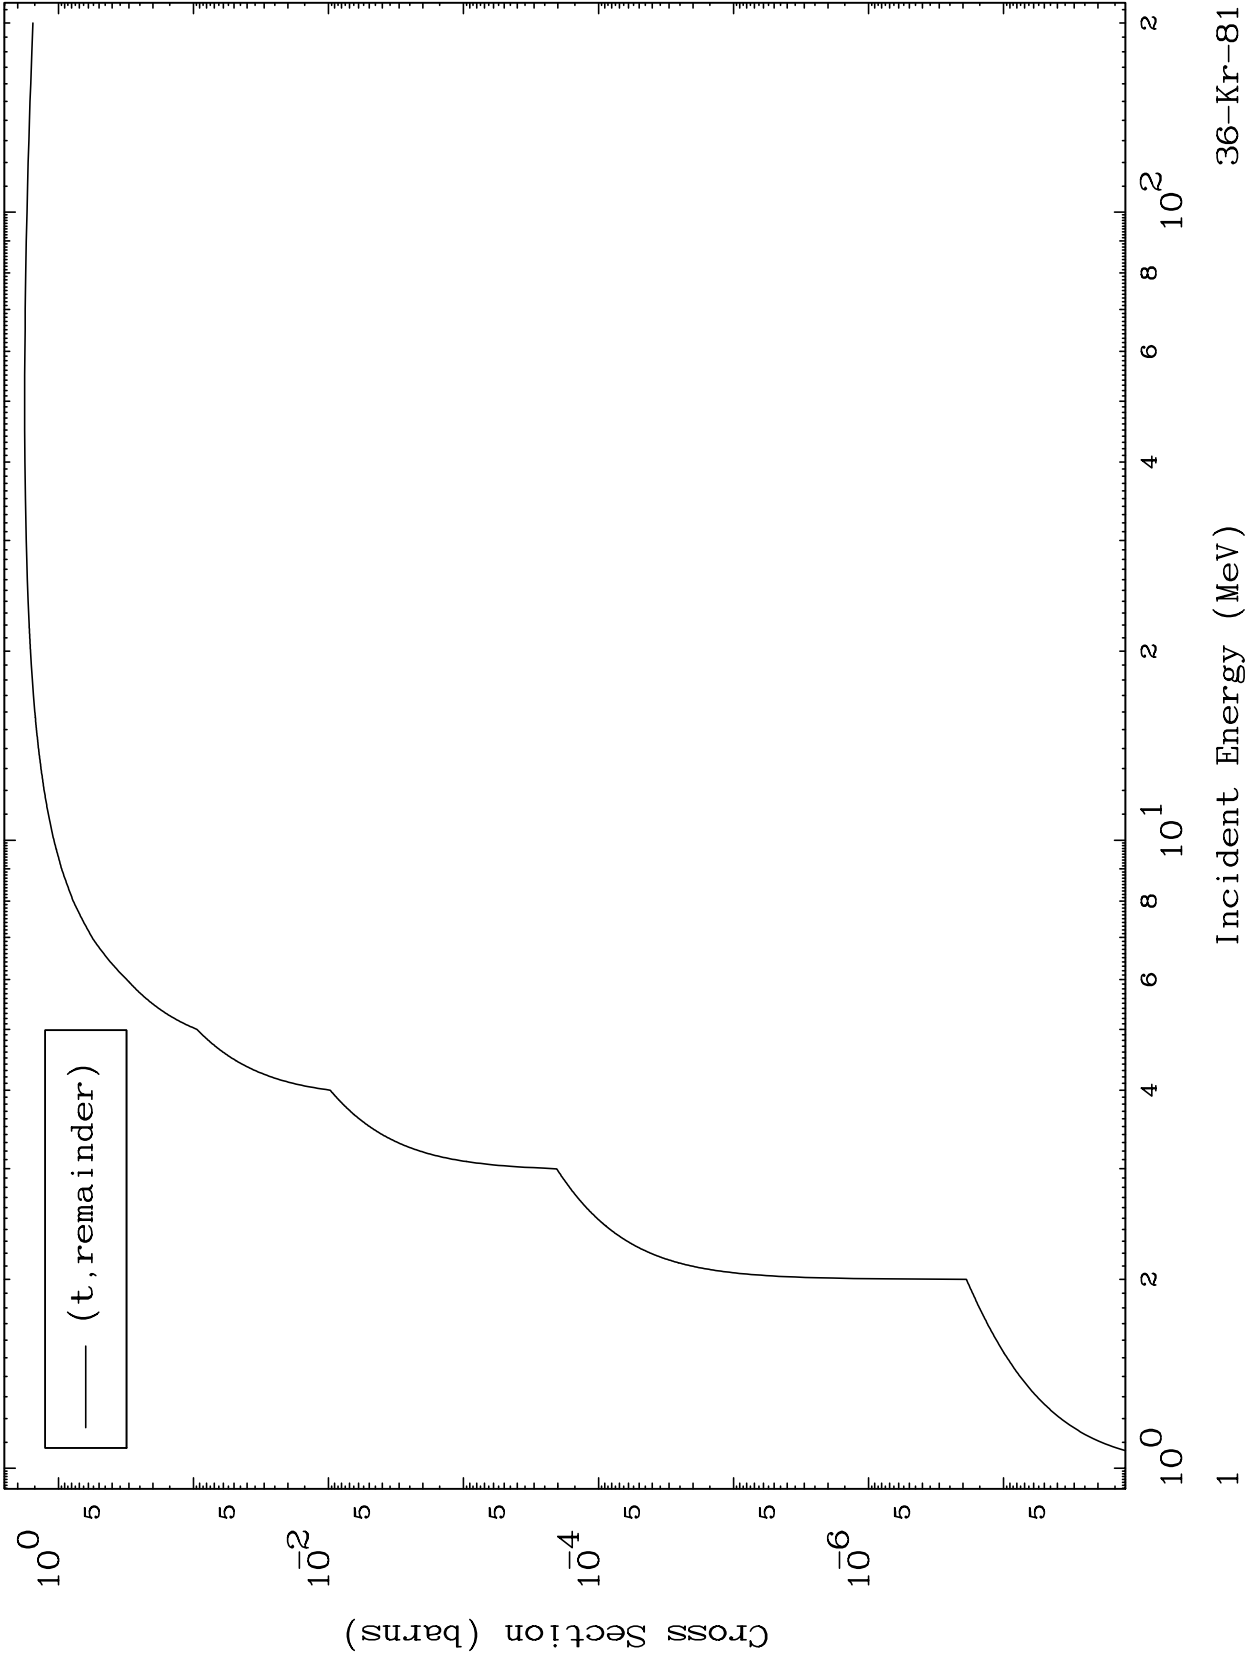

Press Mouse Button to Start

MAT 3634

Triton Major

36-Kr-81

0 Kelvin Cross Sections

Incident Energy (MeV)

36-Kr-81