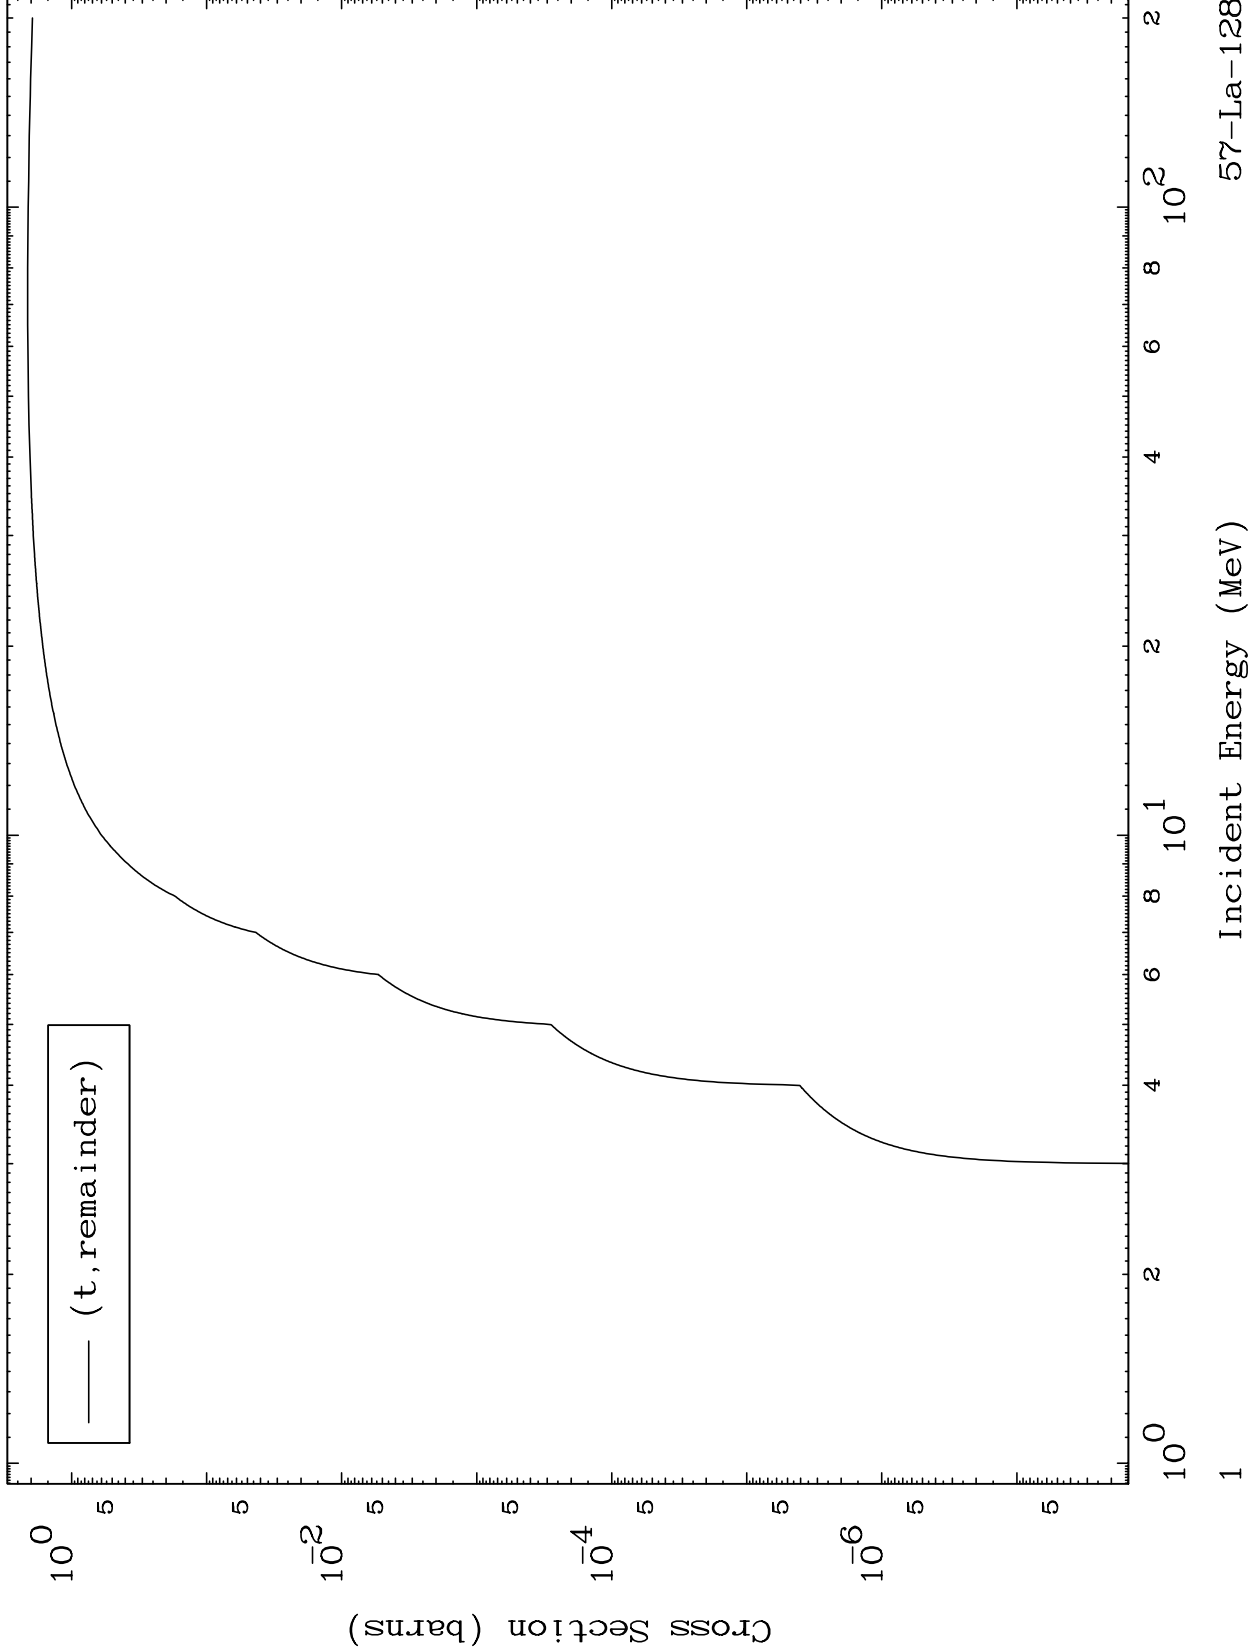

Press Mouse Button to Start

MAT 5696

Triton Major

57-La-128

0 Kelvin Cross Sections

Incident Energy (MeV)

57-La-128