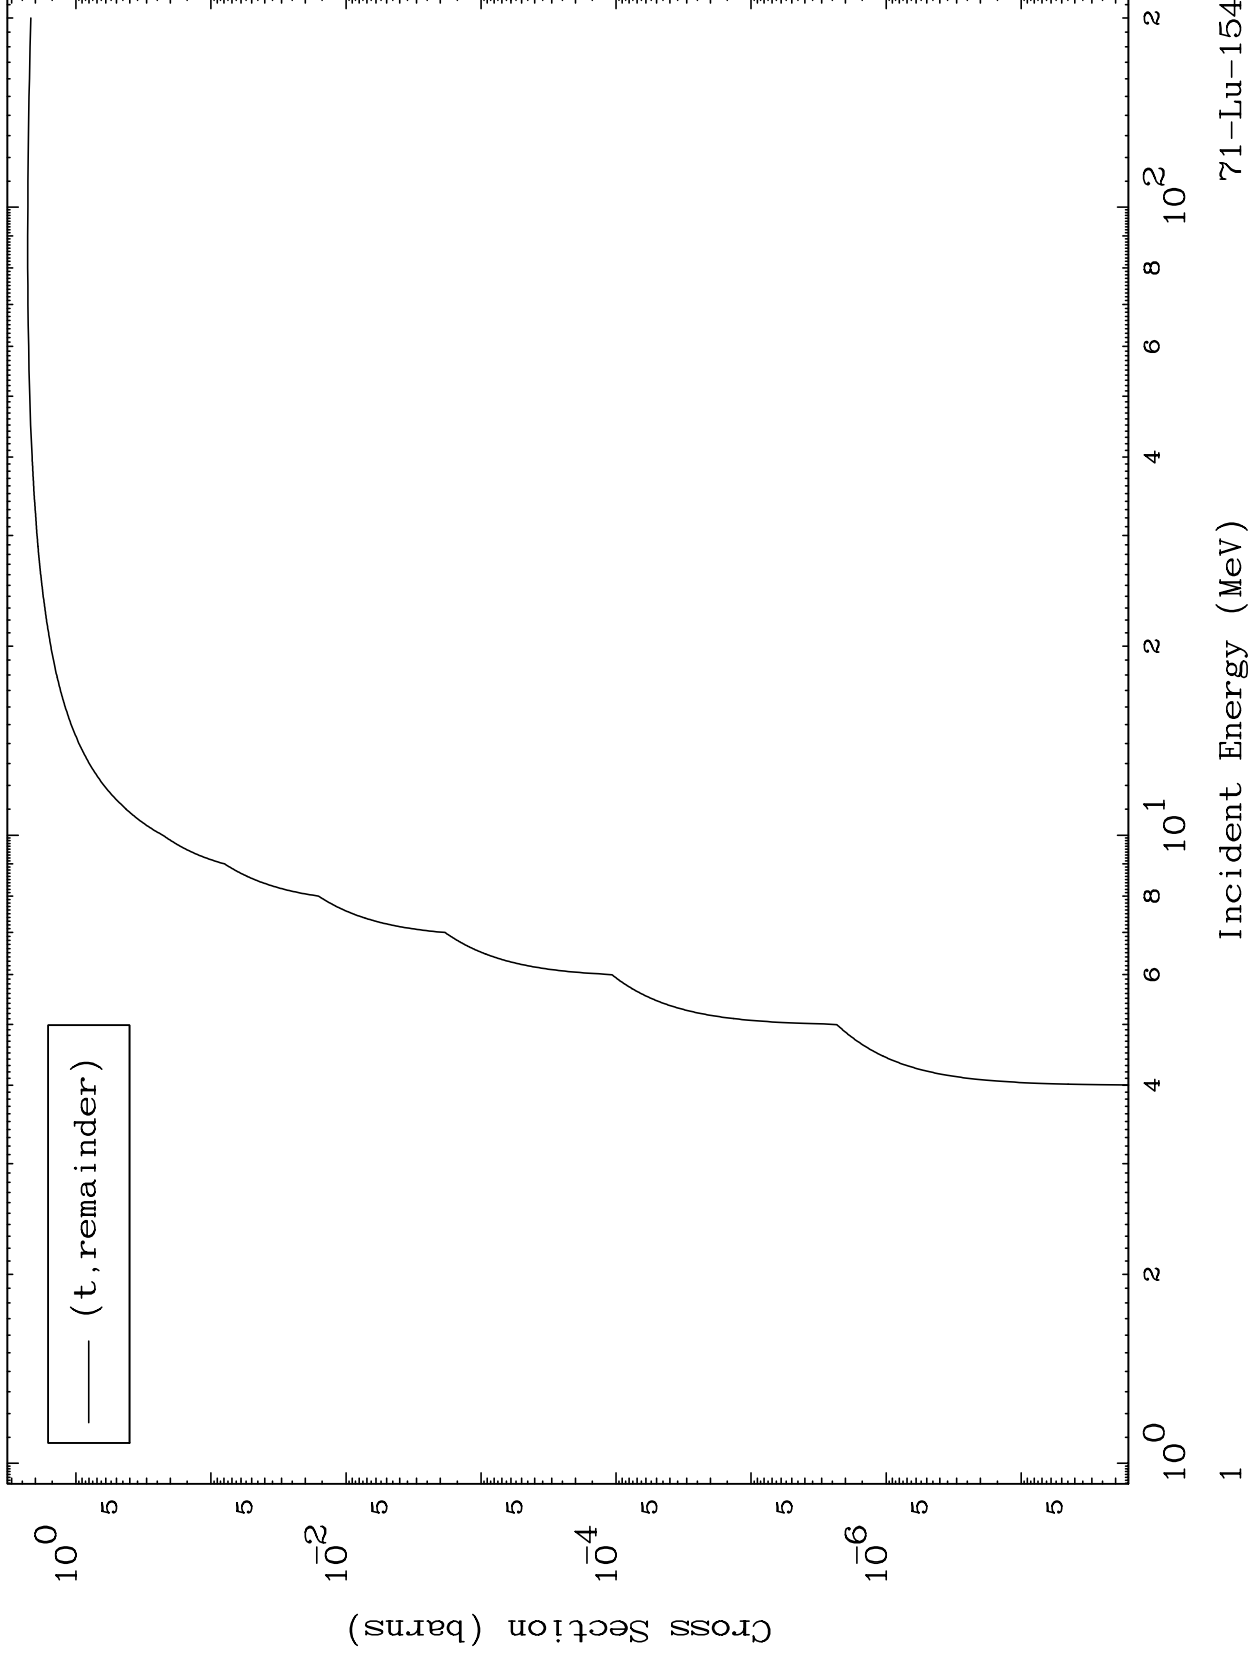

Press Mouse Button to Start

MAT 7062

Triton Major  
0 Kelvin Cross Sections

71-Lu-154

71-Lu-154

Incident Energy (MeV)