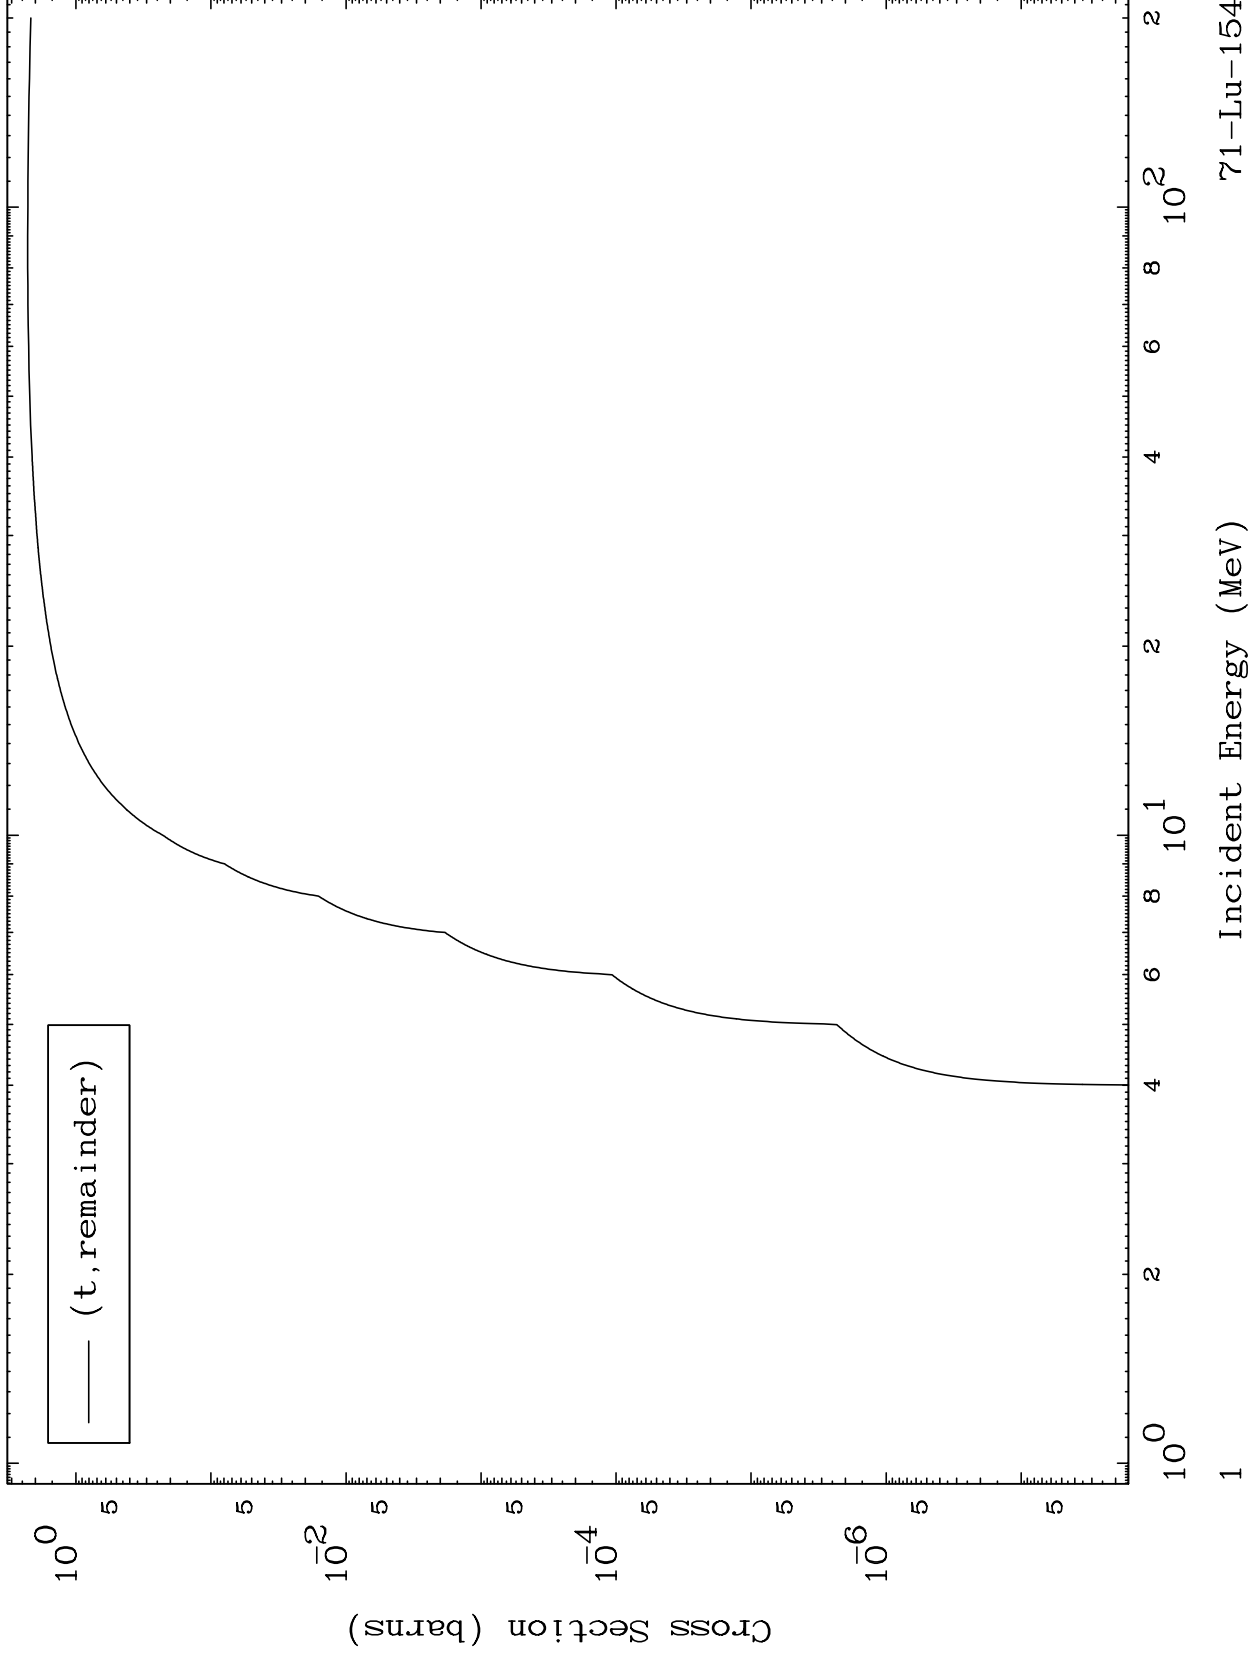

Press Mouse Button to Start

MAT 7063

Triton Major
0 Kelvin Cross Sections

71-Lu-154

71-Lu-154

Incident Energy (MeV)