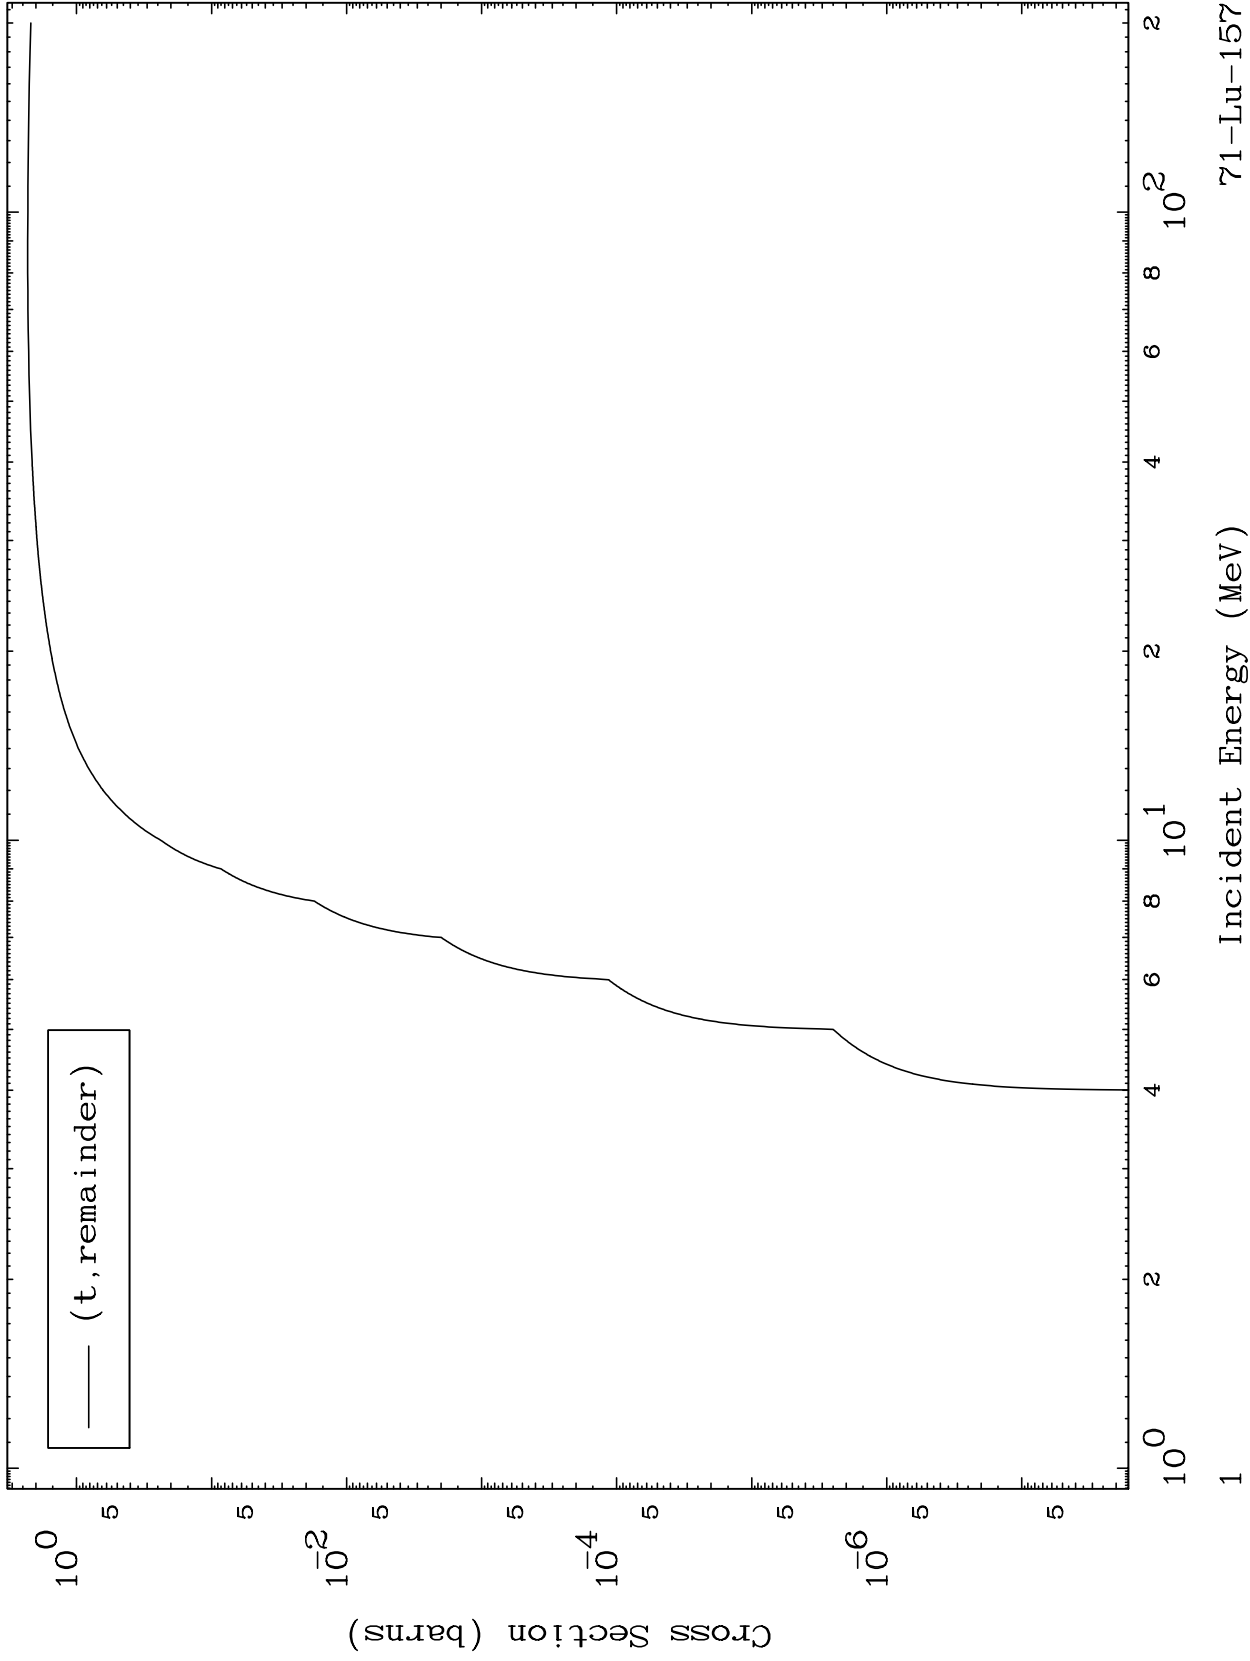

Press Mouse Button to Start

MAT 7071

Triton Major  
0 Kelvin Cross Sections

71-Lu-157

71-Lu-157

Incident Energy (MeV)