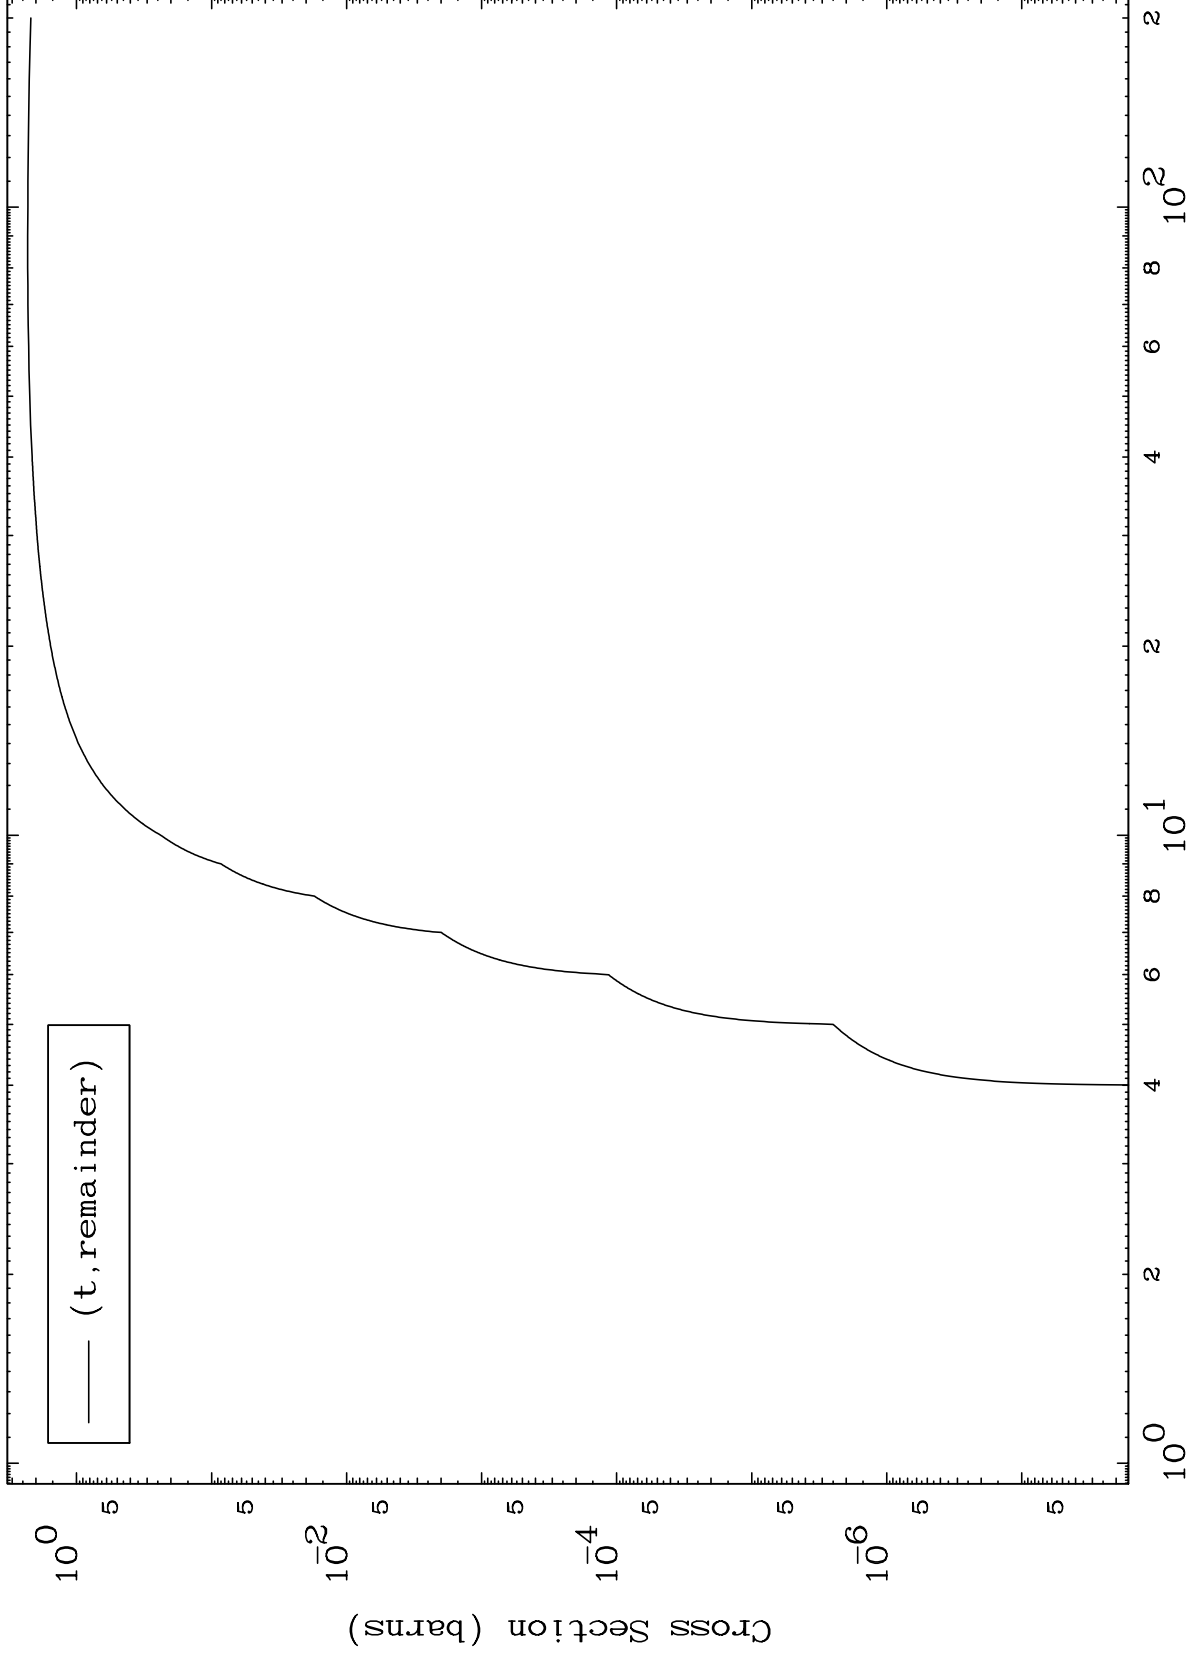

Press Mouse Button to Start

MAT 7072

Triton Major
0 Kelvin Cross Sections

71-Lu-157

Incident Energy (MeV)

71-Lu-157