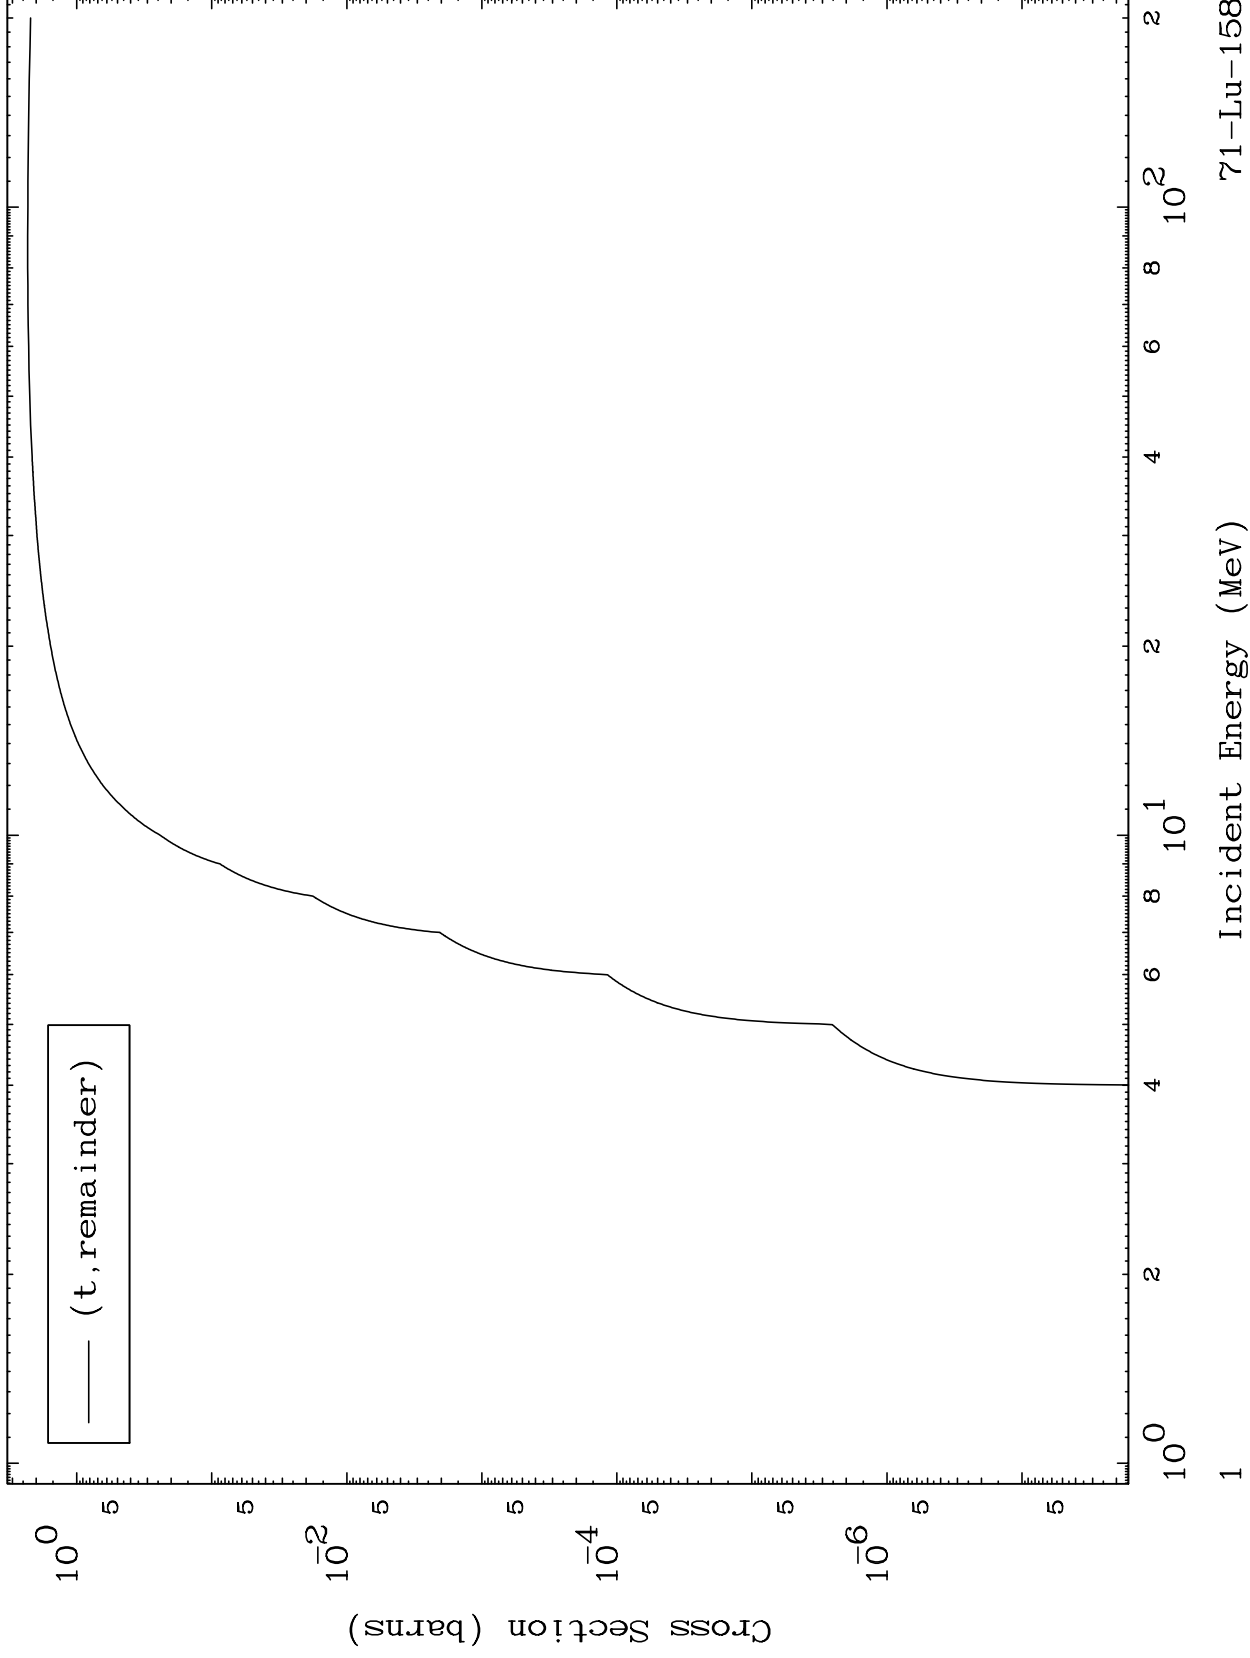

Press Mouse Button to Start

MAT 7074

Triton Major
0 Kelvin Cross Sections

71-Lu-158

71-Lu-158

Incident Energy (MeV)