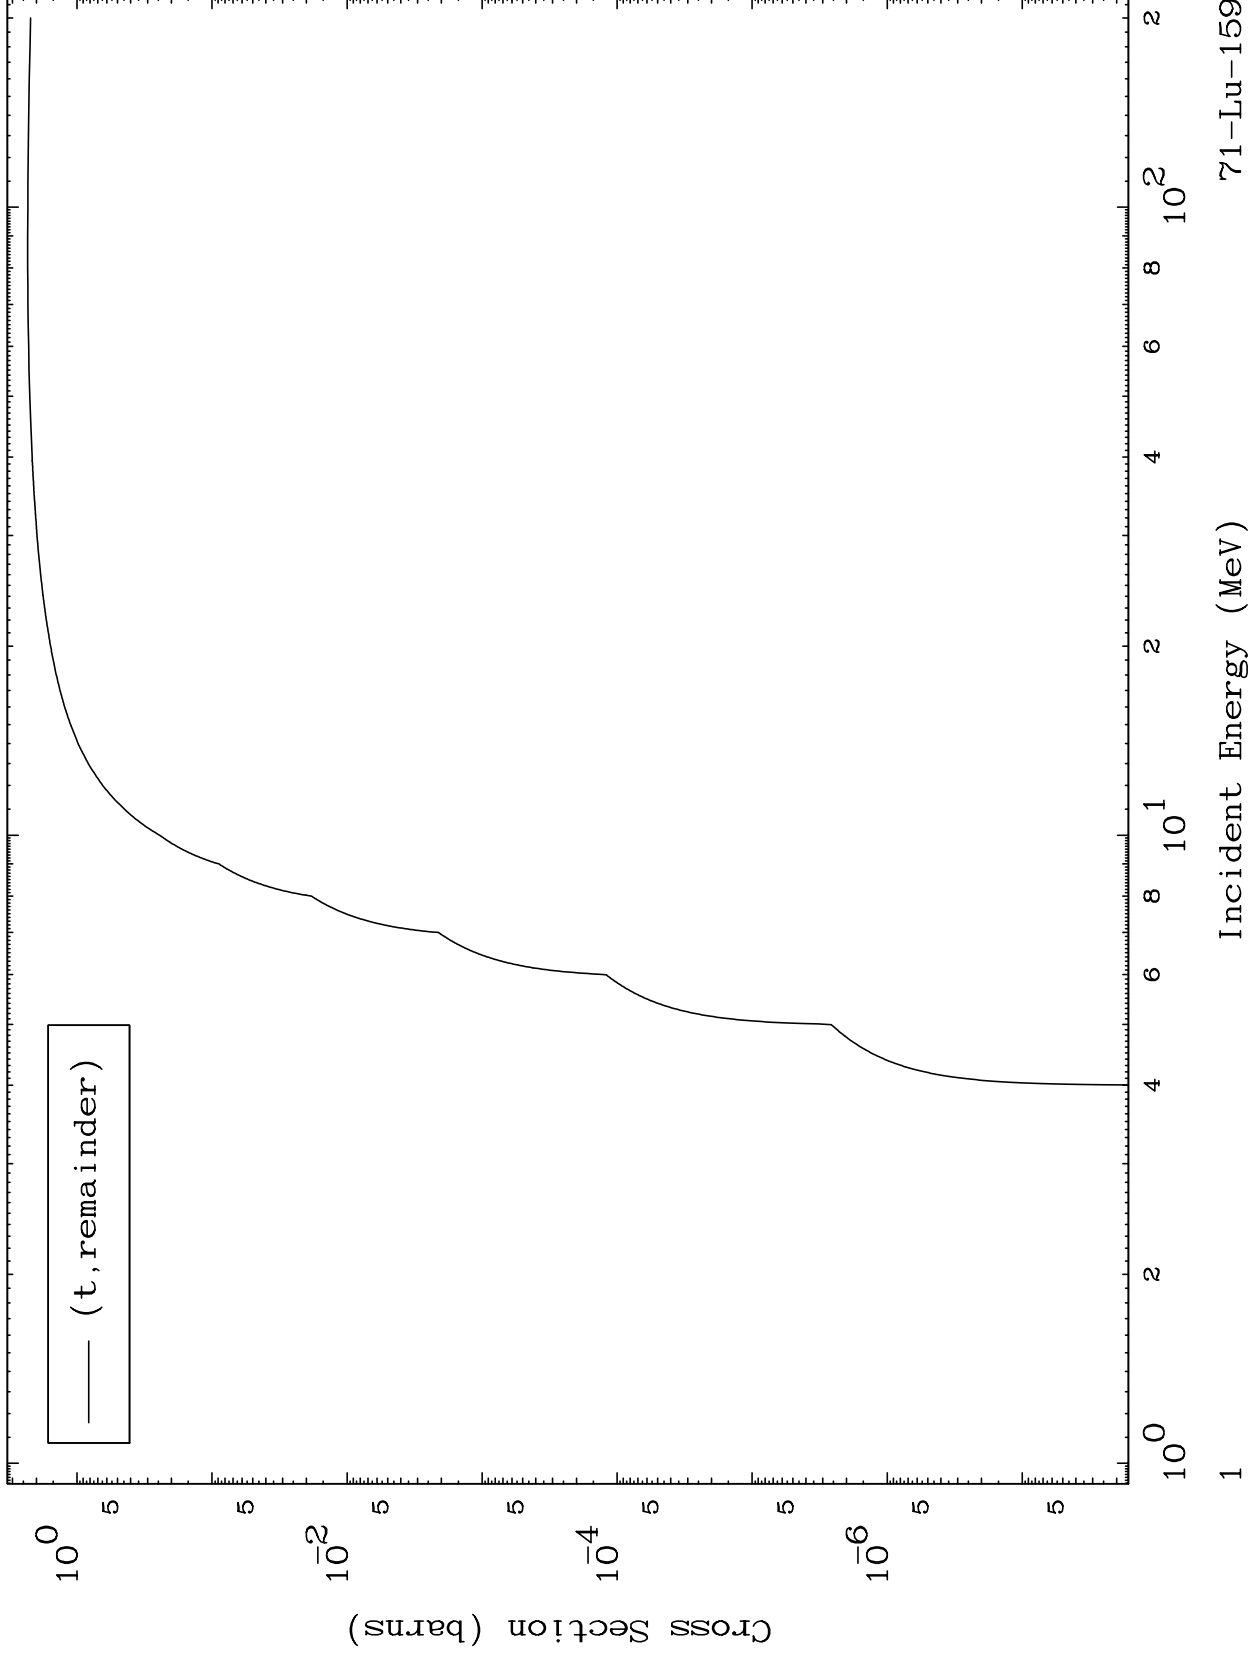

Press Mouse Button to Start

MAT 7077

Triton Major  
0 Kelvin Cross Sections

71-Lu-159

71-Lu-159

Incident Energy (MeV)