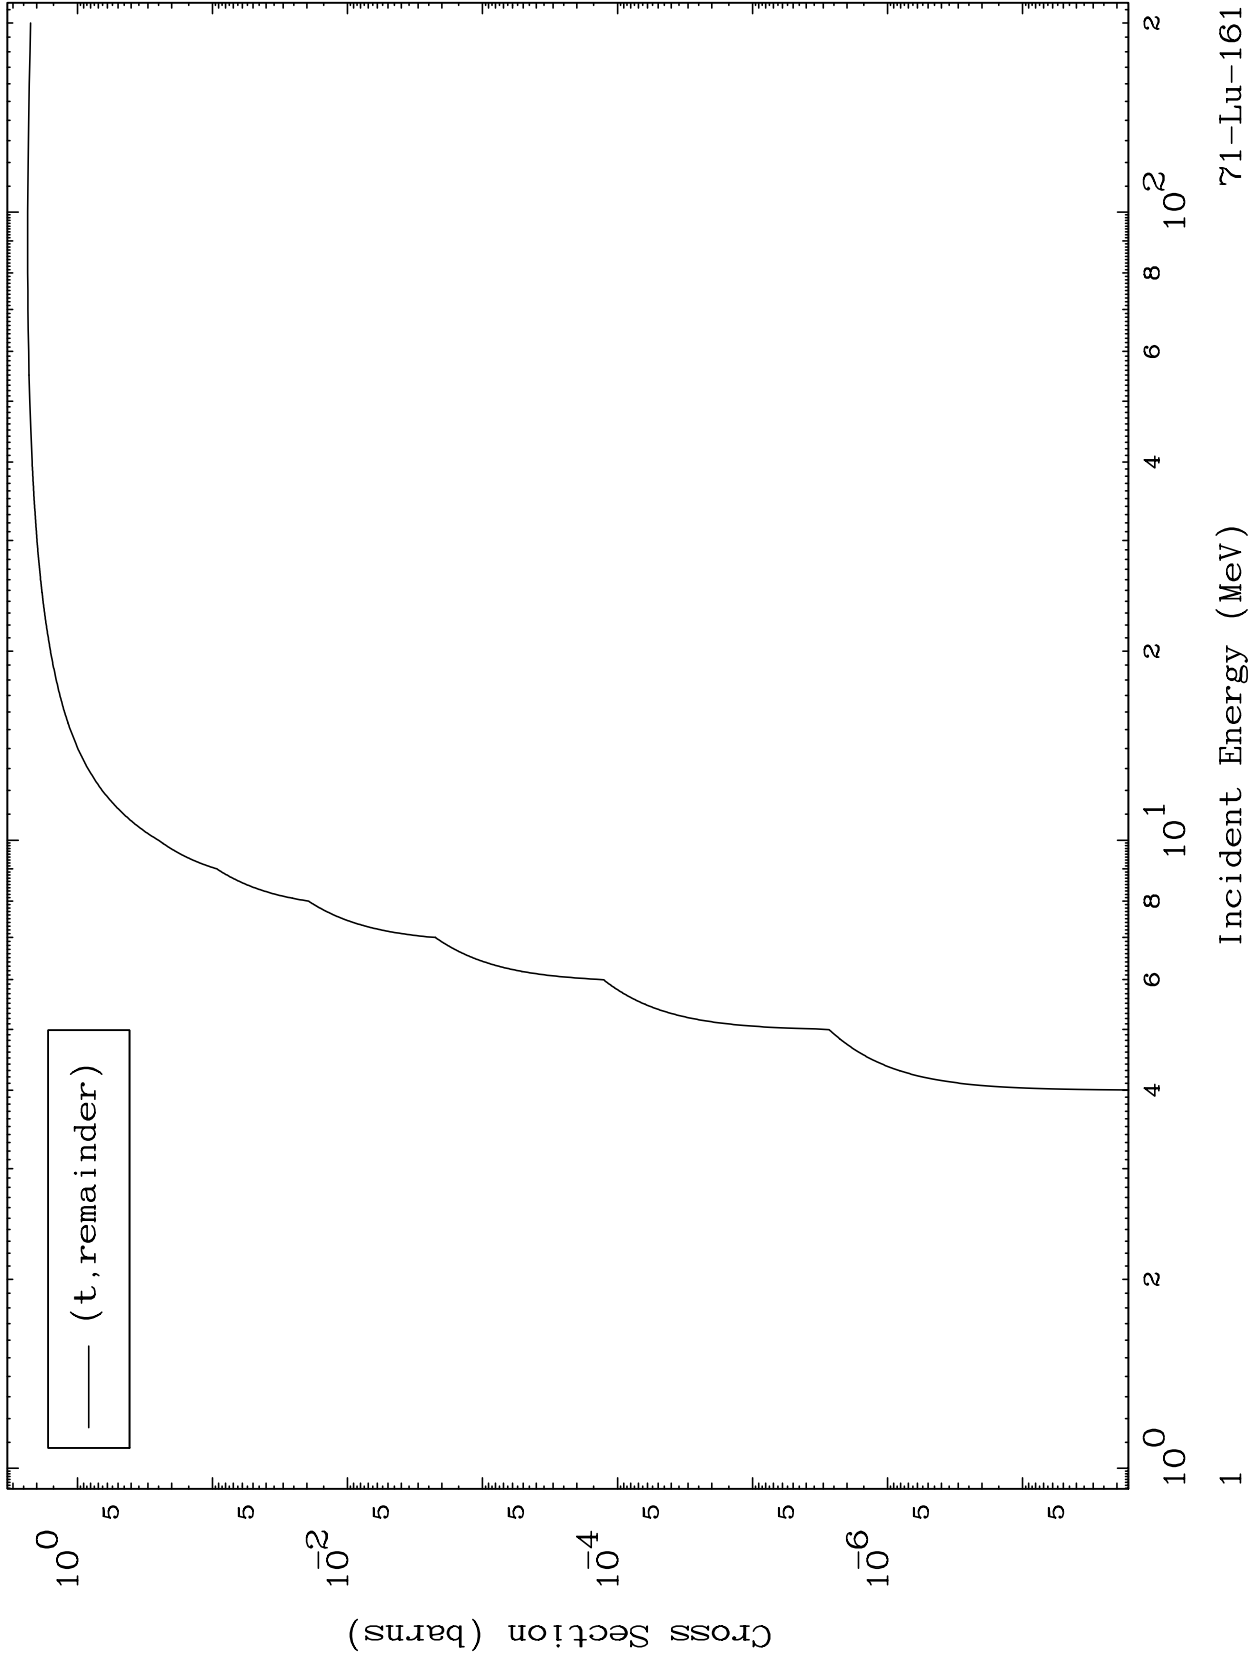

Press Mouse Button to Start

MAT 7083

Triton Major
0 Kelvin Cross Sections

71-Lu-161

71-Lu-161

Incident Energy (MeV)