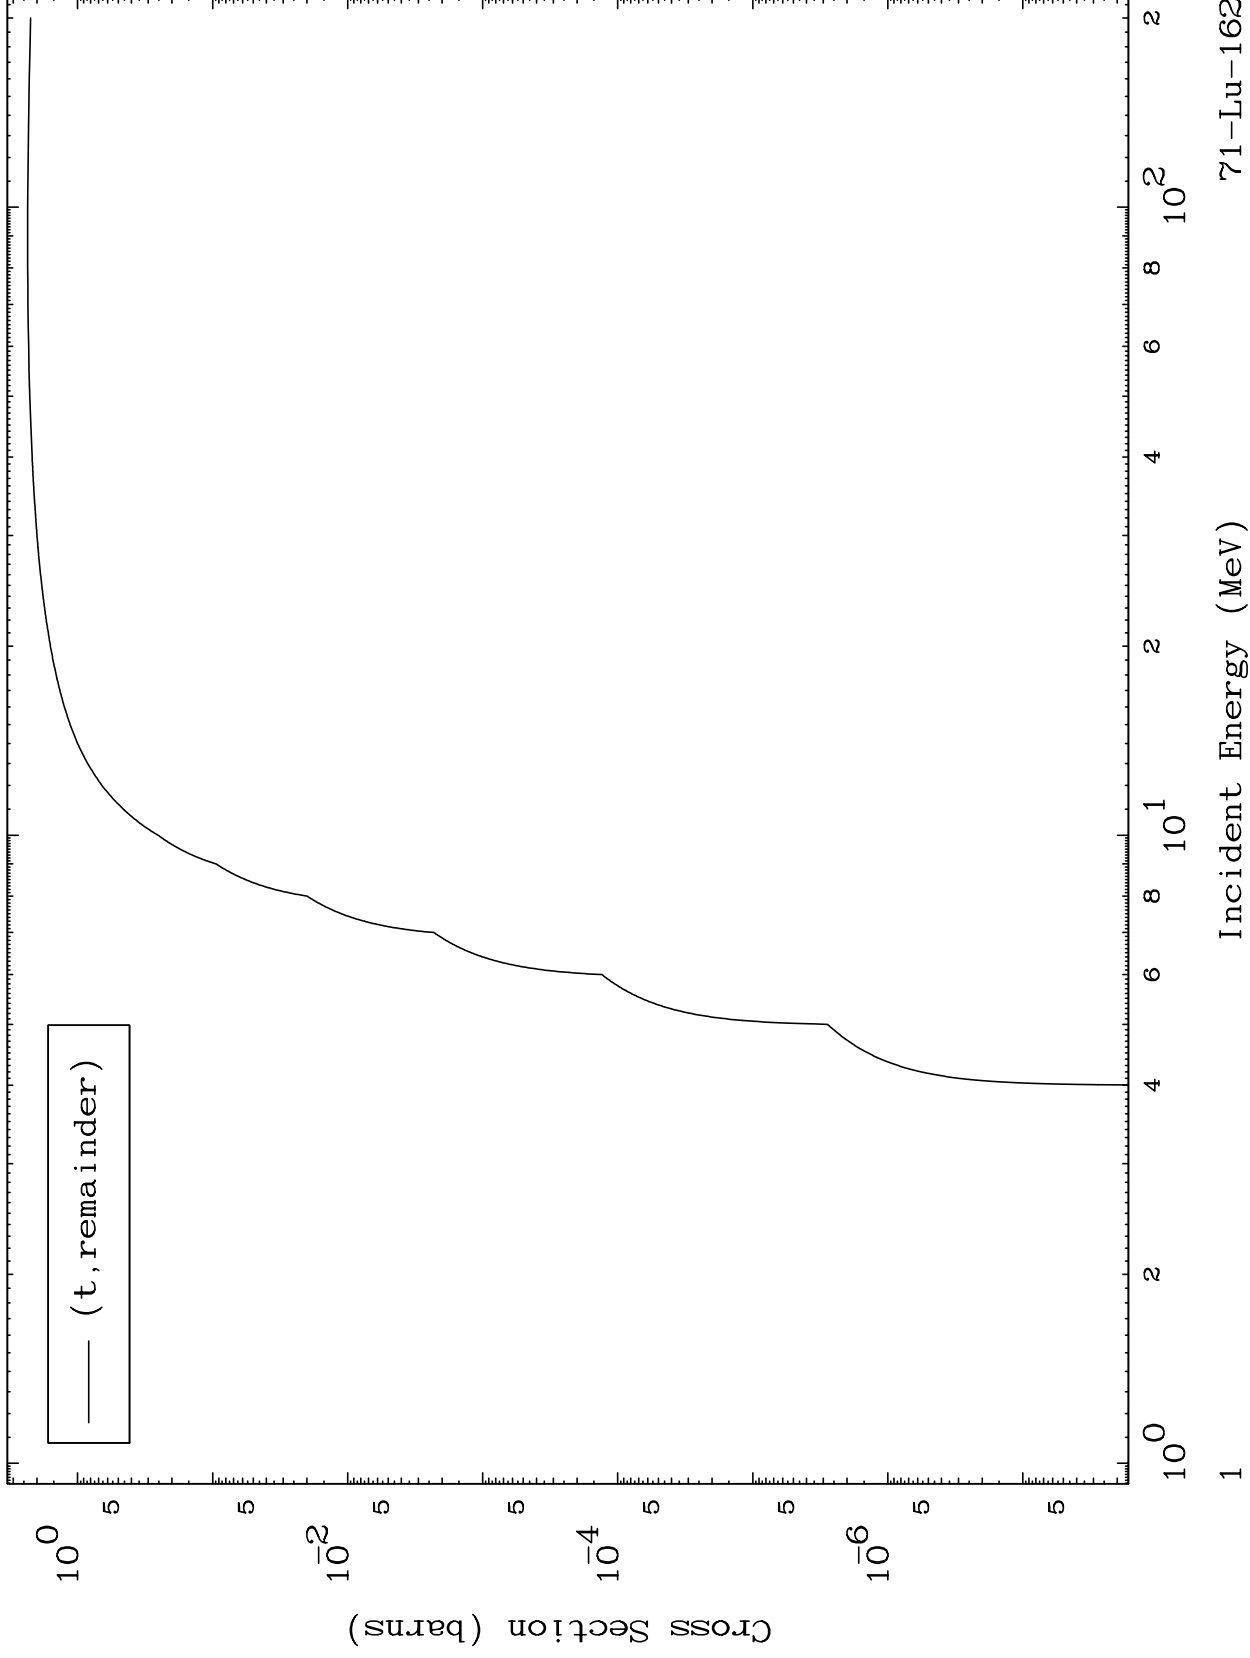

Press Mouse Button to Start

MAT 7086

Triton Major
0 Kelvin Cross Sections

71-Lu-162

71-Lu-162

Incident Energy (MeV)