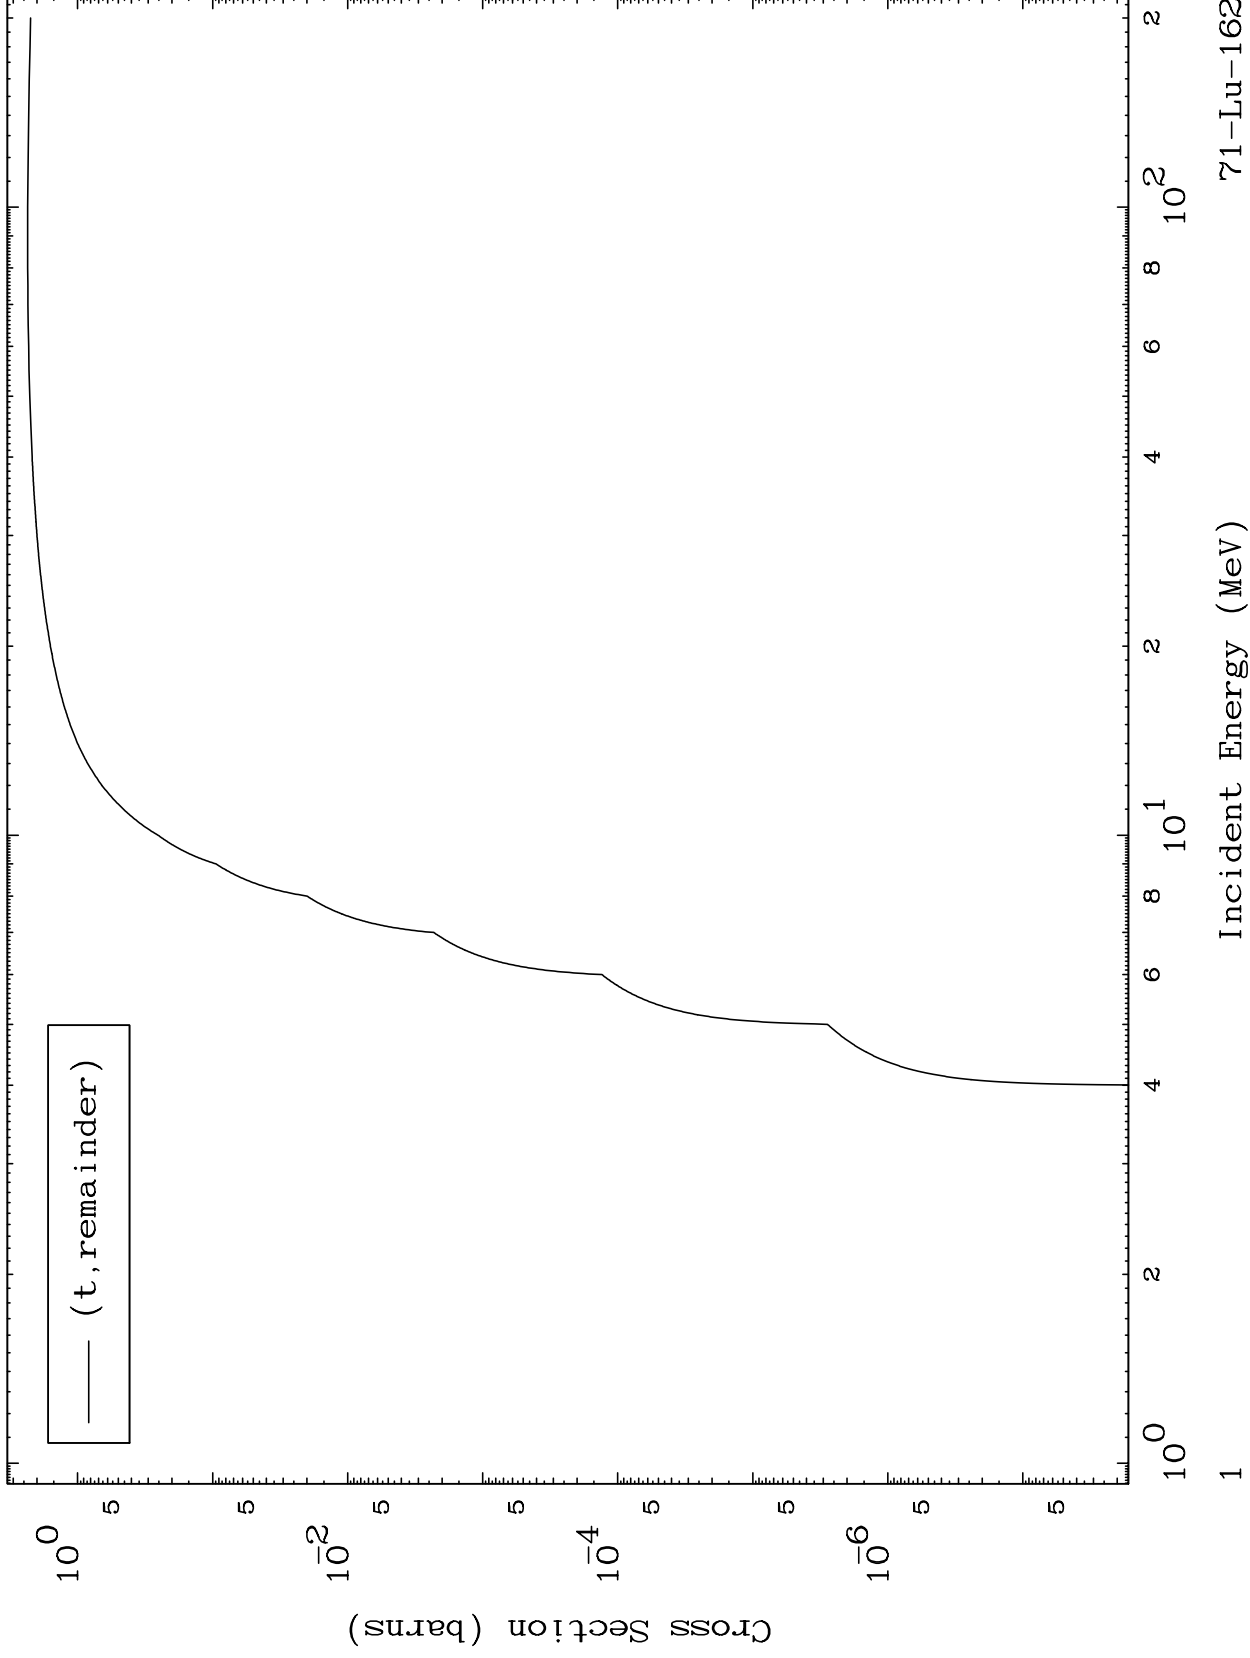

Press Mouse Button to Start

MAT 7087

Triton Major
0 Kelvin Cross Sections

71-Lu-162

71-Lu-162

Incident Energy (MeV)