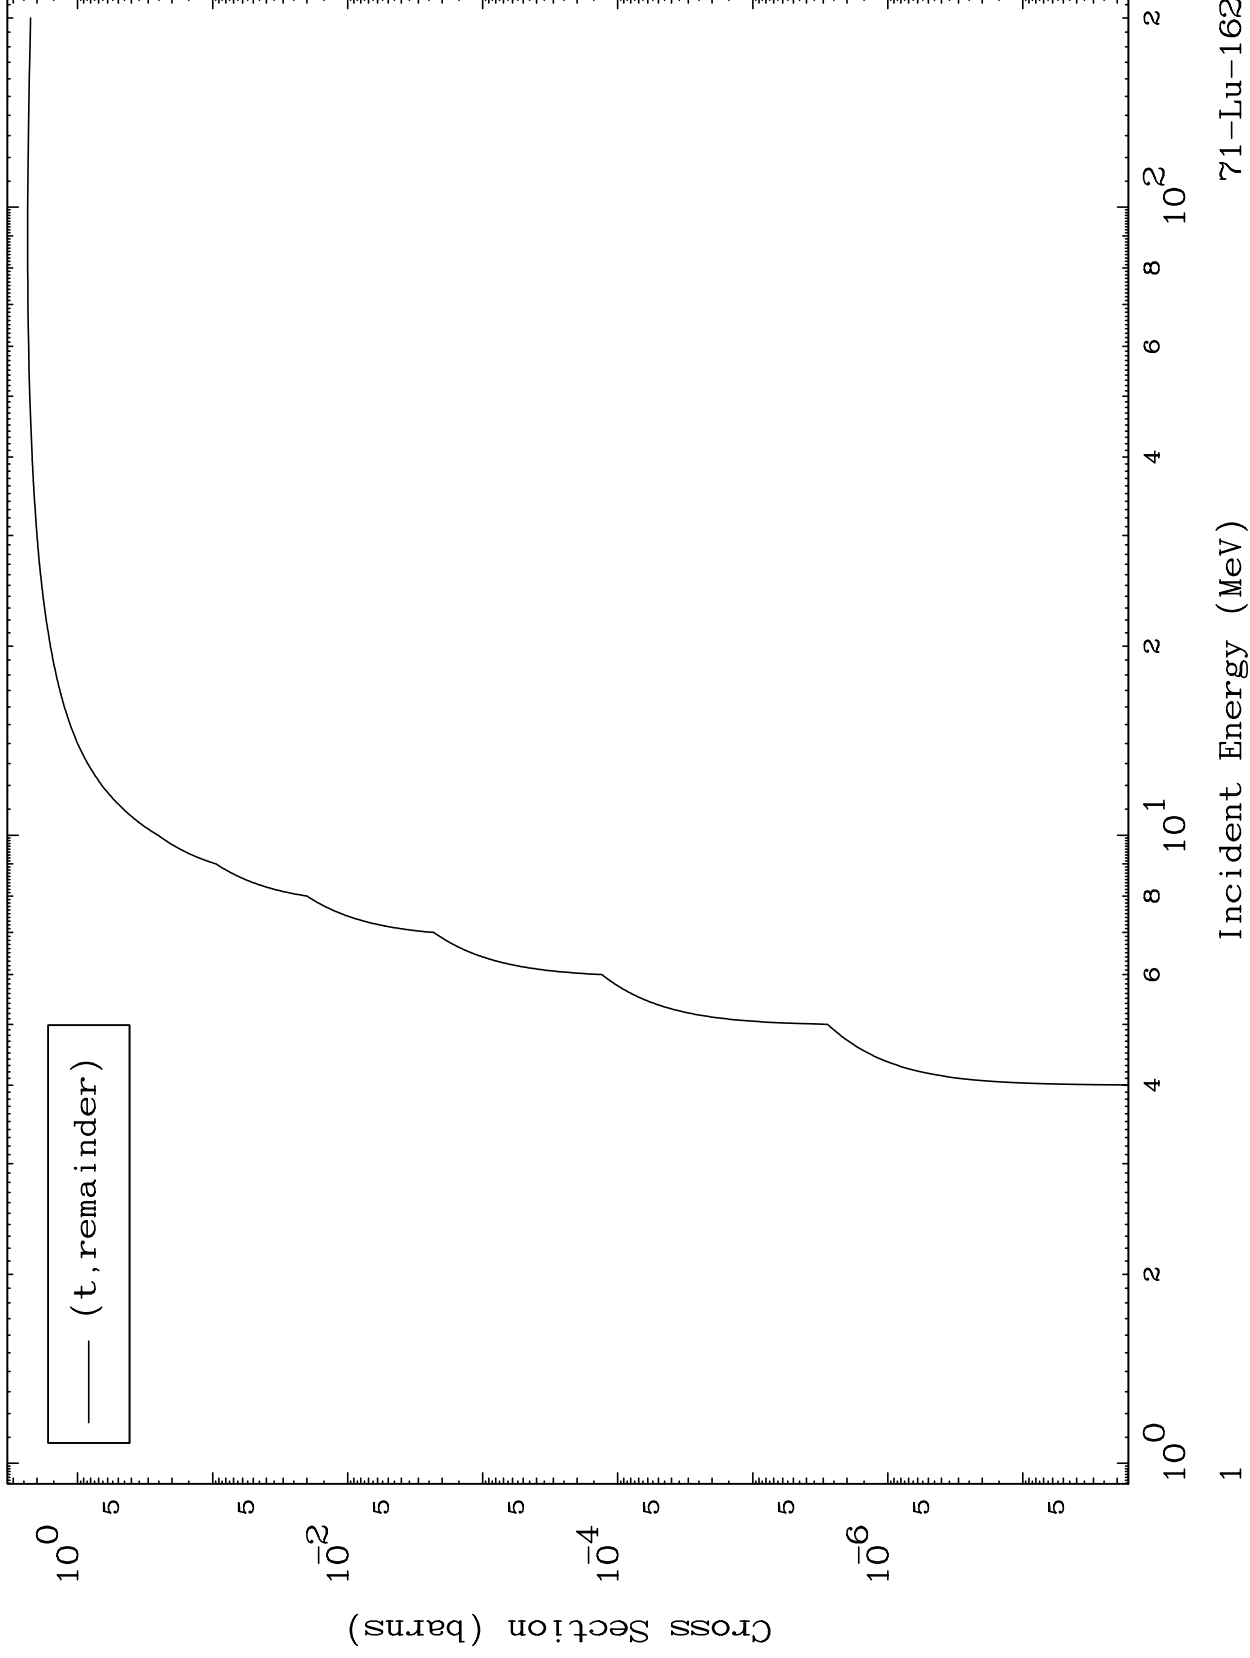

Press Mouse Button to Start

MAT 7088

Triton Major  
0 Kelvin Cross Sections

71-Lu-162

Incident Energy (MeV)

71-Lu-162