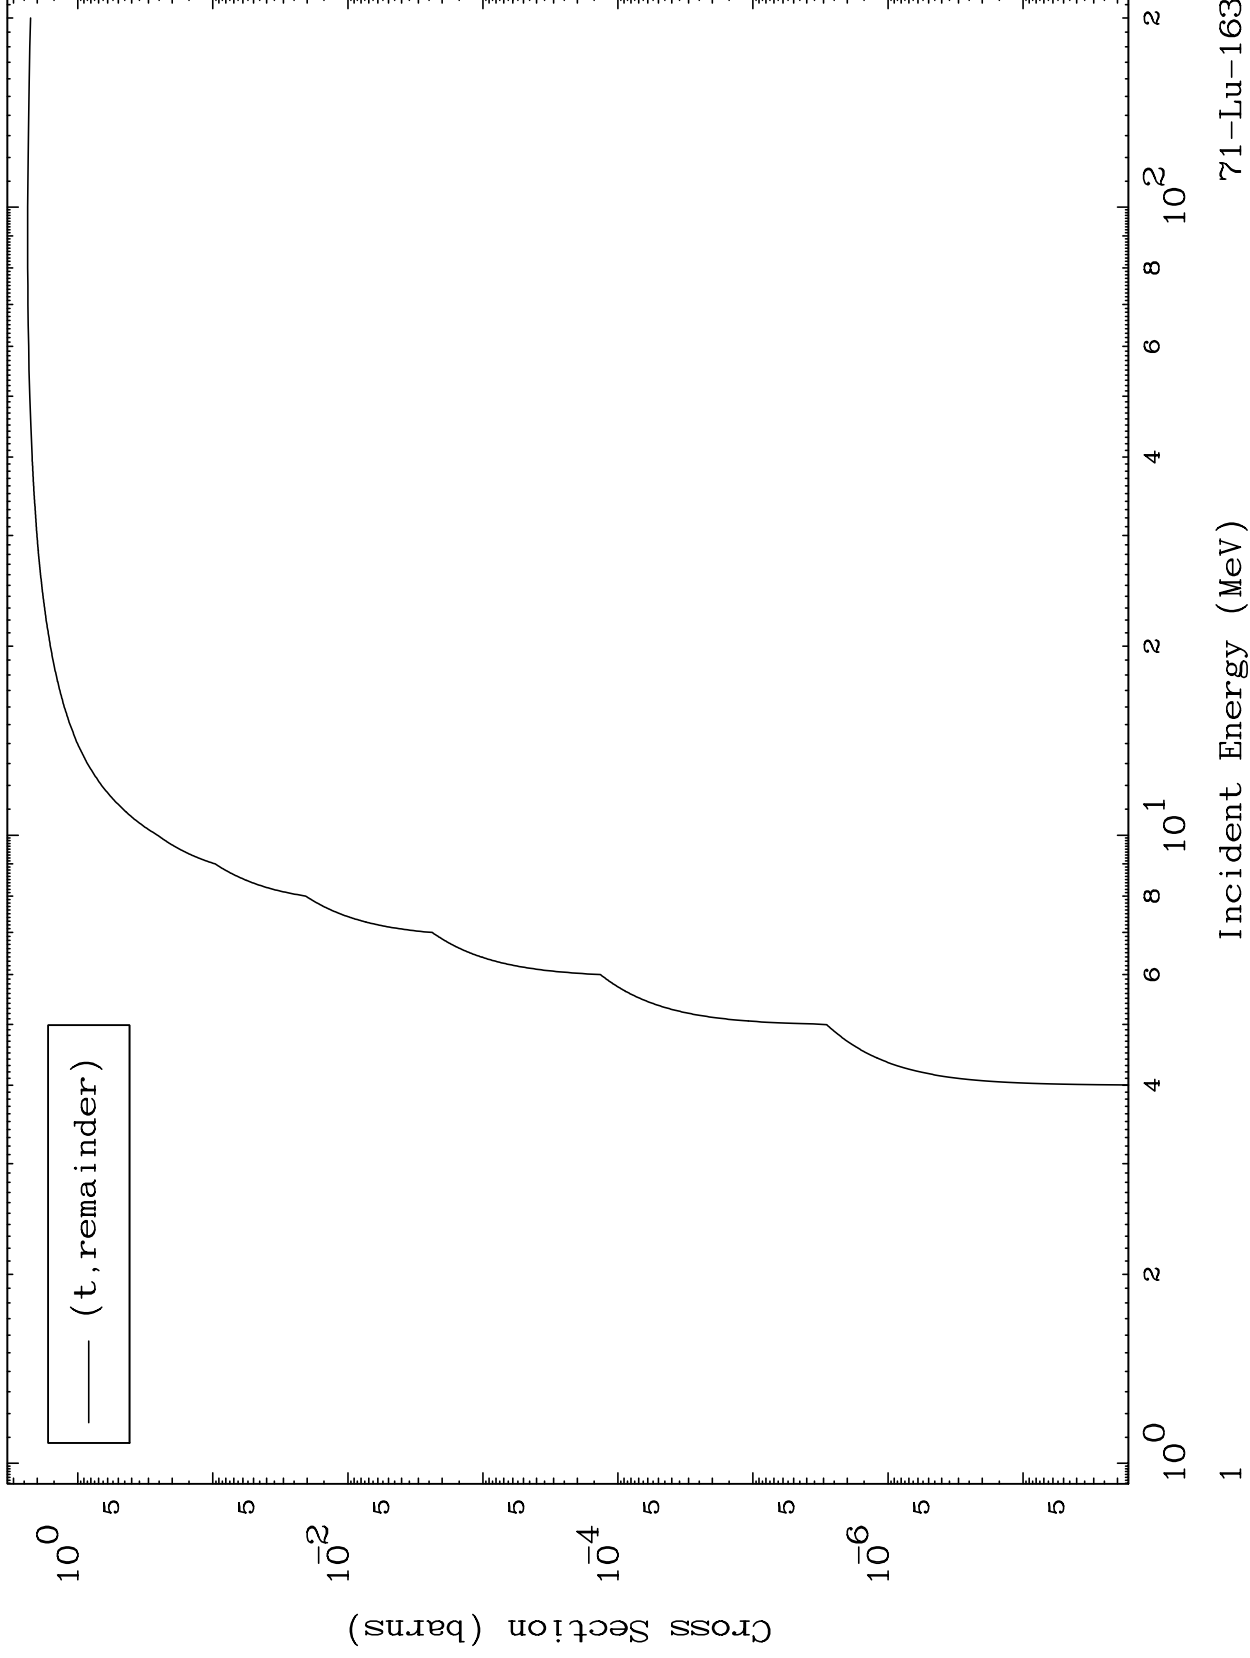

Press Mouse Button to Start

MAT 7089

Triton Major
0 Kelvin Cross Sections

71-Lu-163

Incident Energy (MeV)

71-Lu-163