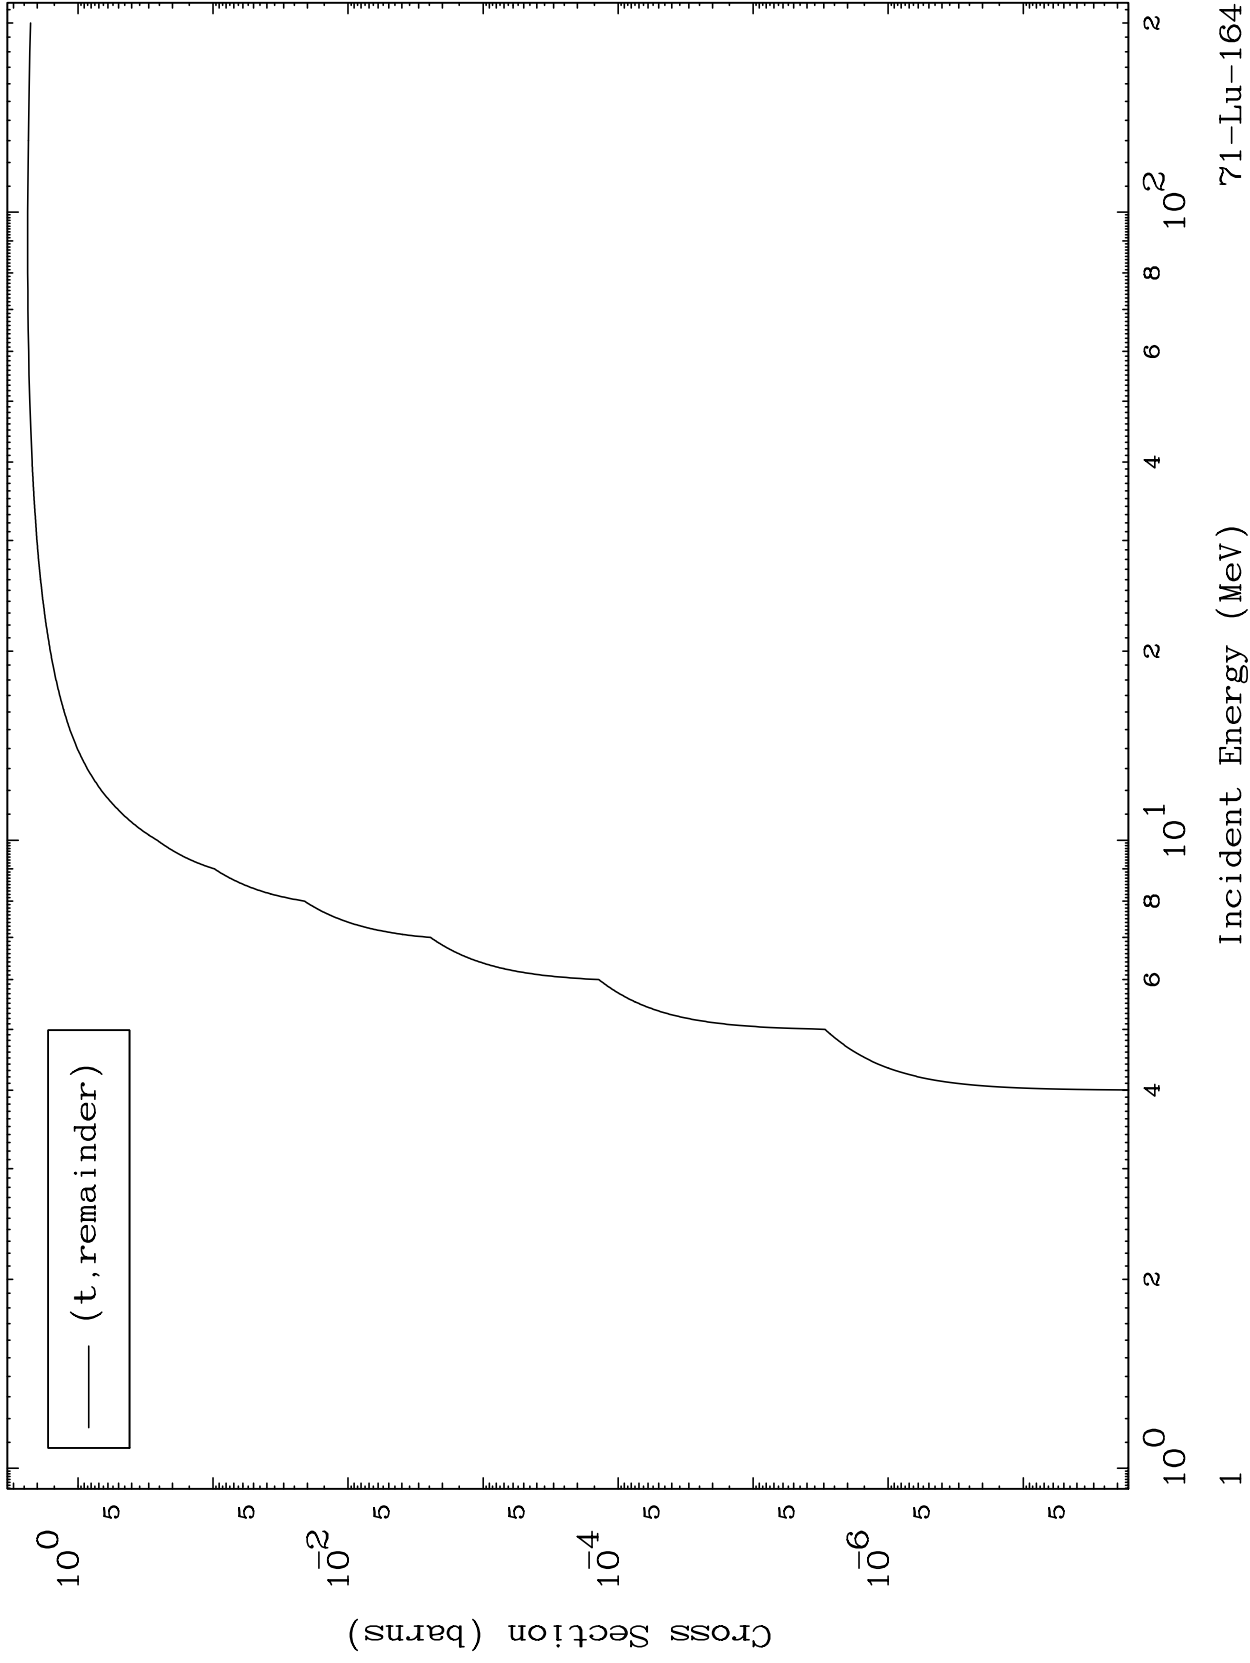

Press Mouse Button to Start

MAT 7092

Triton Major
0 Kelvin Cross Sections

71-Lu-164

71-Lu-164

Incident Energy (MeV)