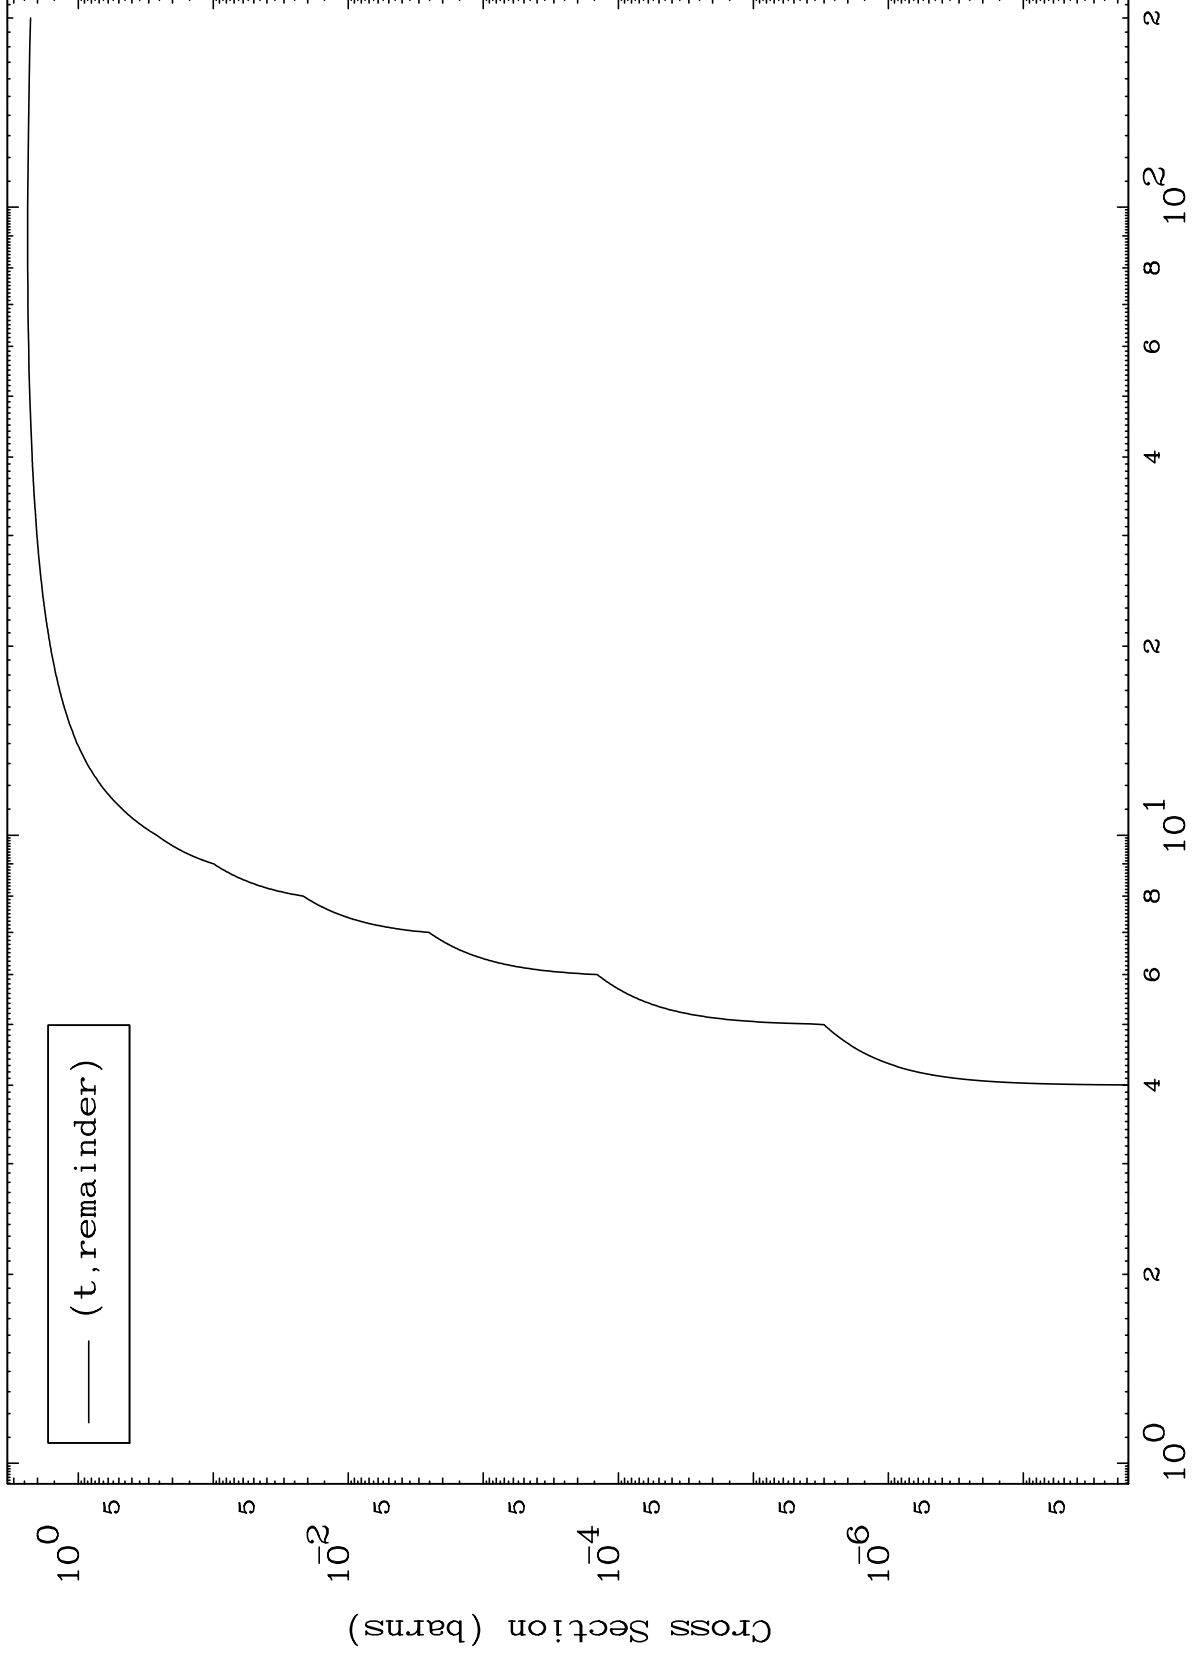

Press Mouse Button to Start

MAT 7095

Triton Major
0 Kelvin Cross Sections

71-Lu-165

Incident Energy (MeV)

71-Lu-165