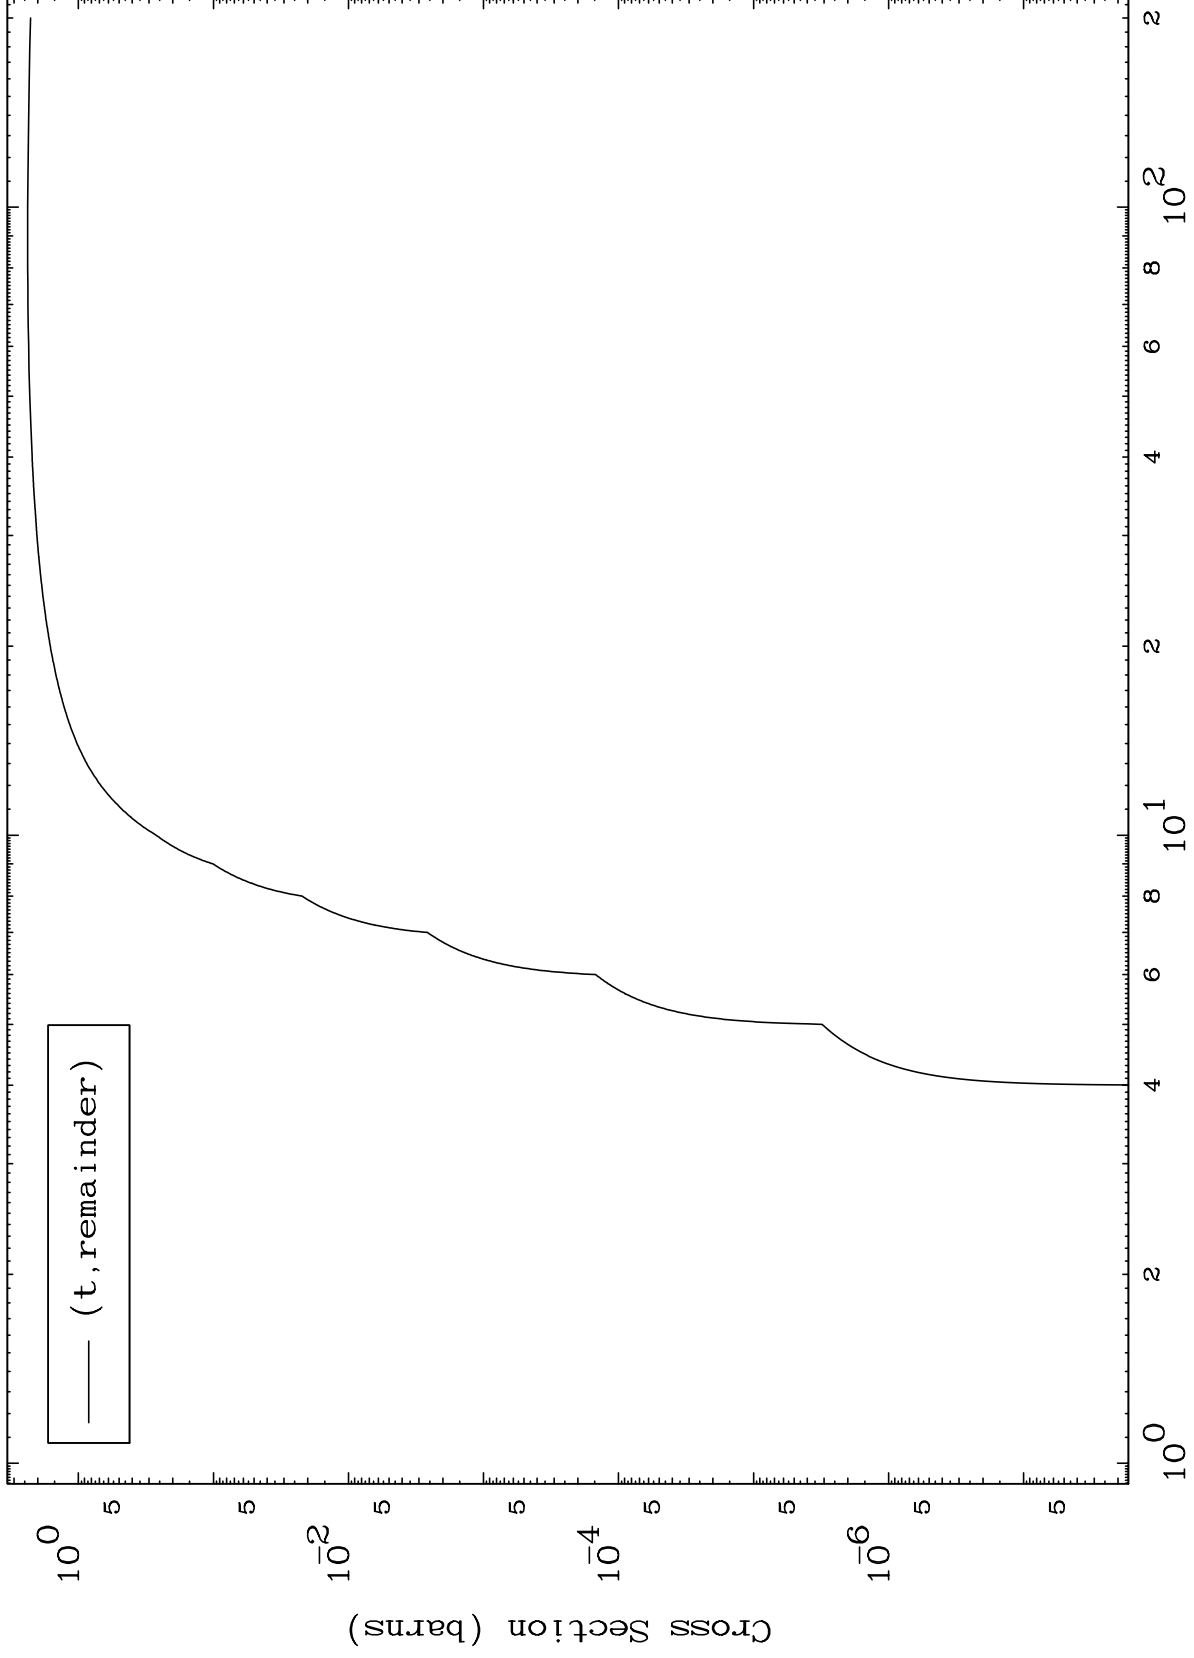

Press Mouse Button to Start

MAT 7098

Triton Major
0 Kelvin Cross Sections

71-Lu-166

Incident Energy (MeV)

71-Lu-166