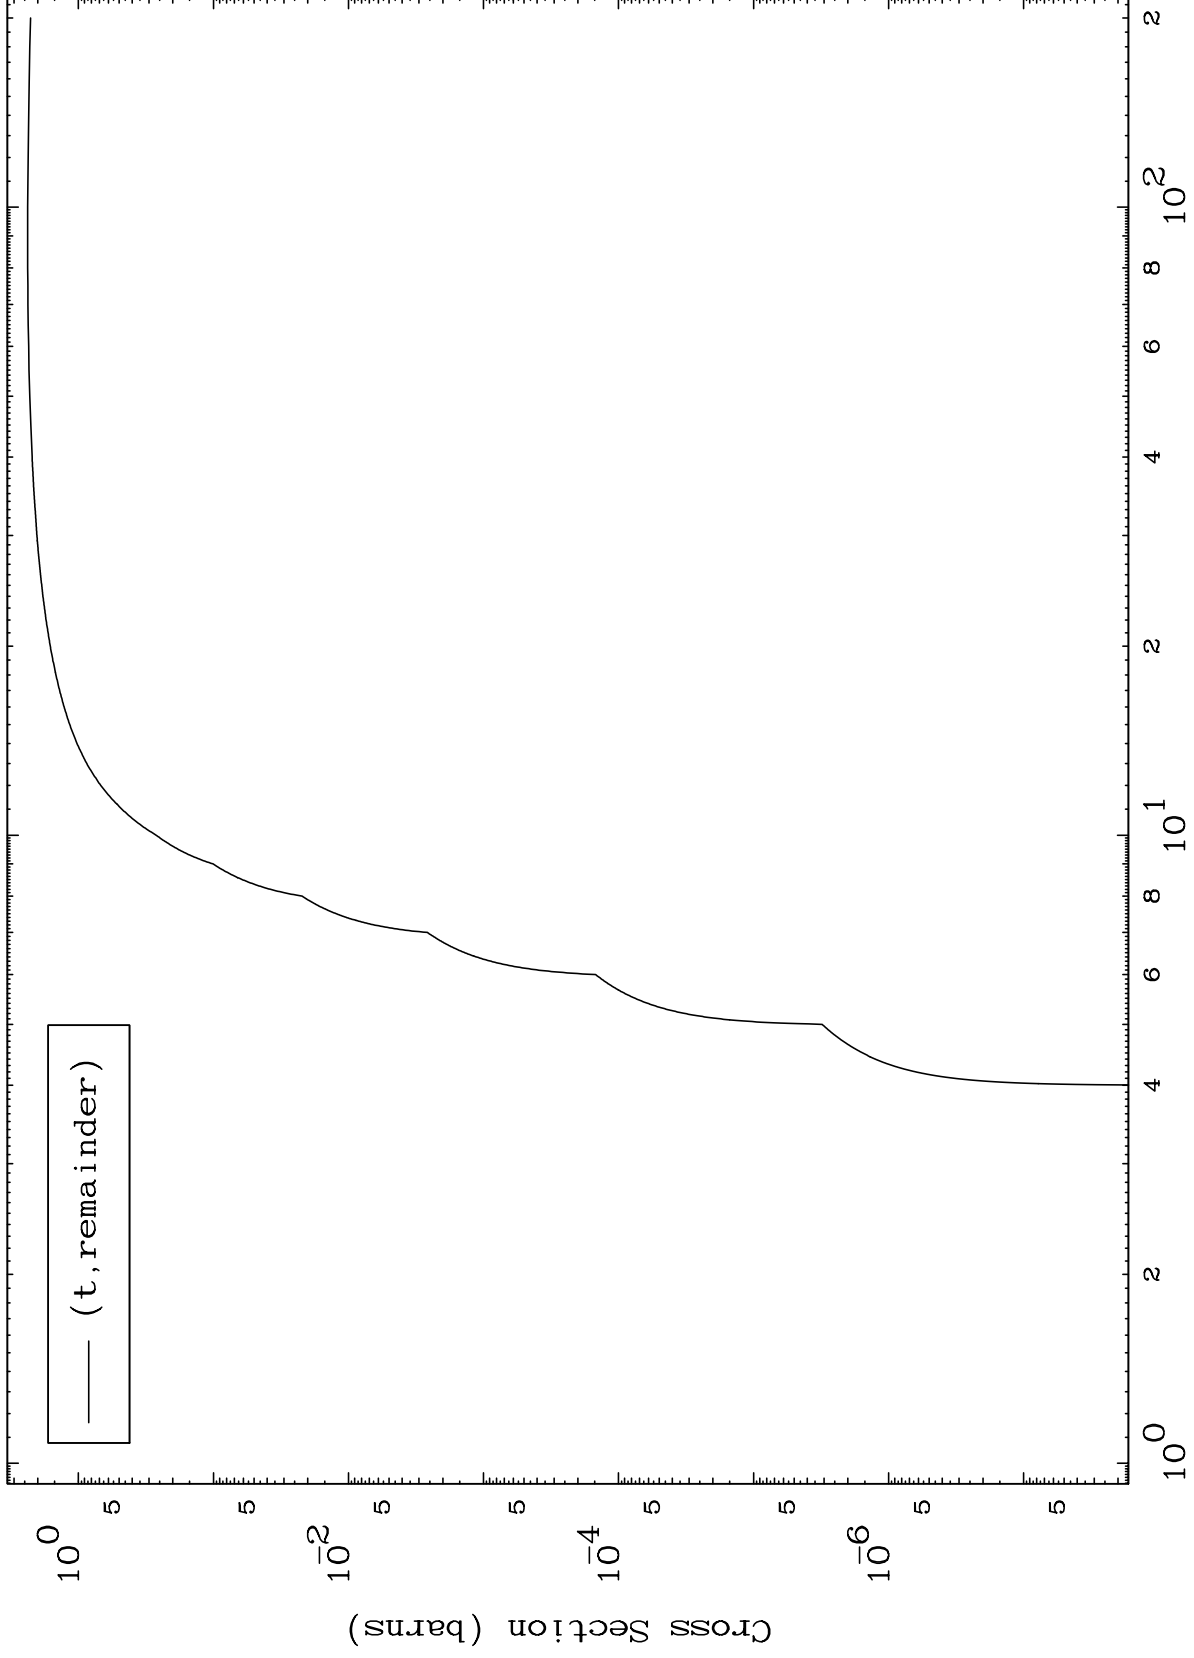

Press Mouse Button to Start

MAT 7099

Triton Major  
0 Kelvin Cross Sections

71-Lu-166

Incident Energy (MeV)

71-Lu-166