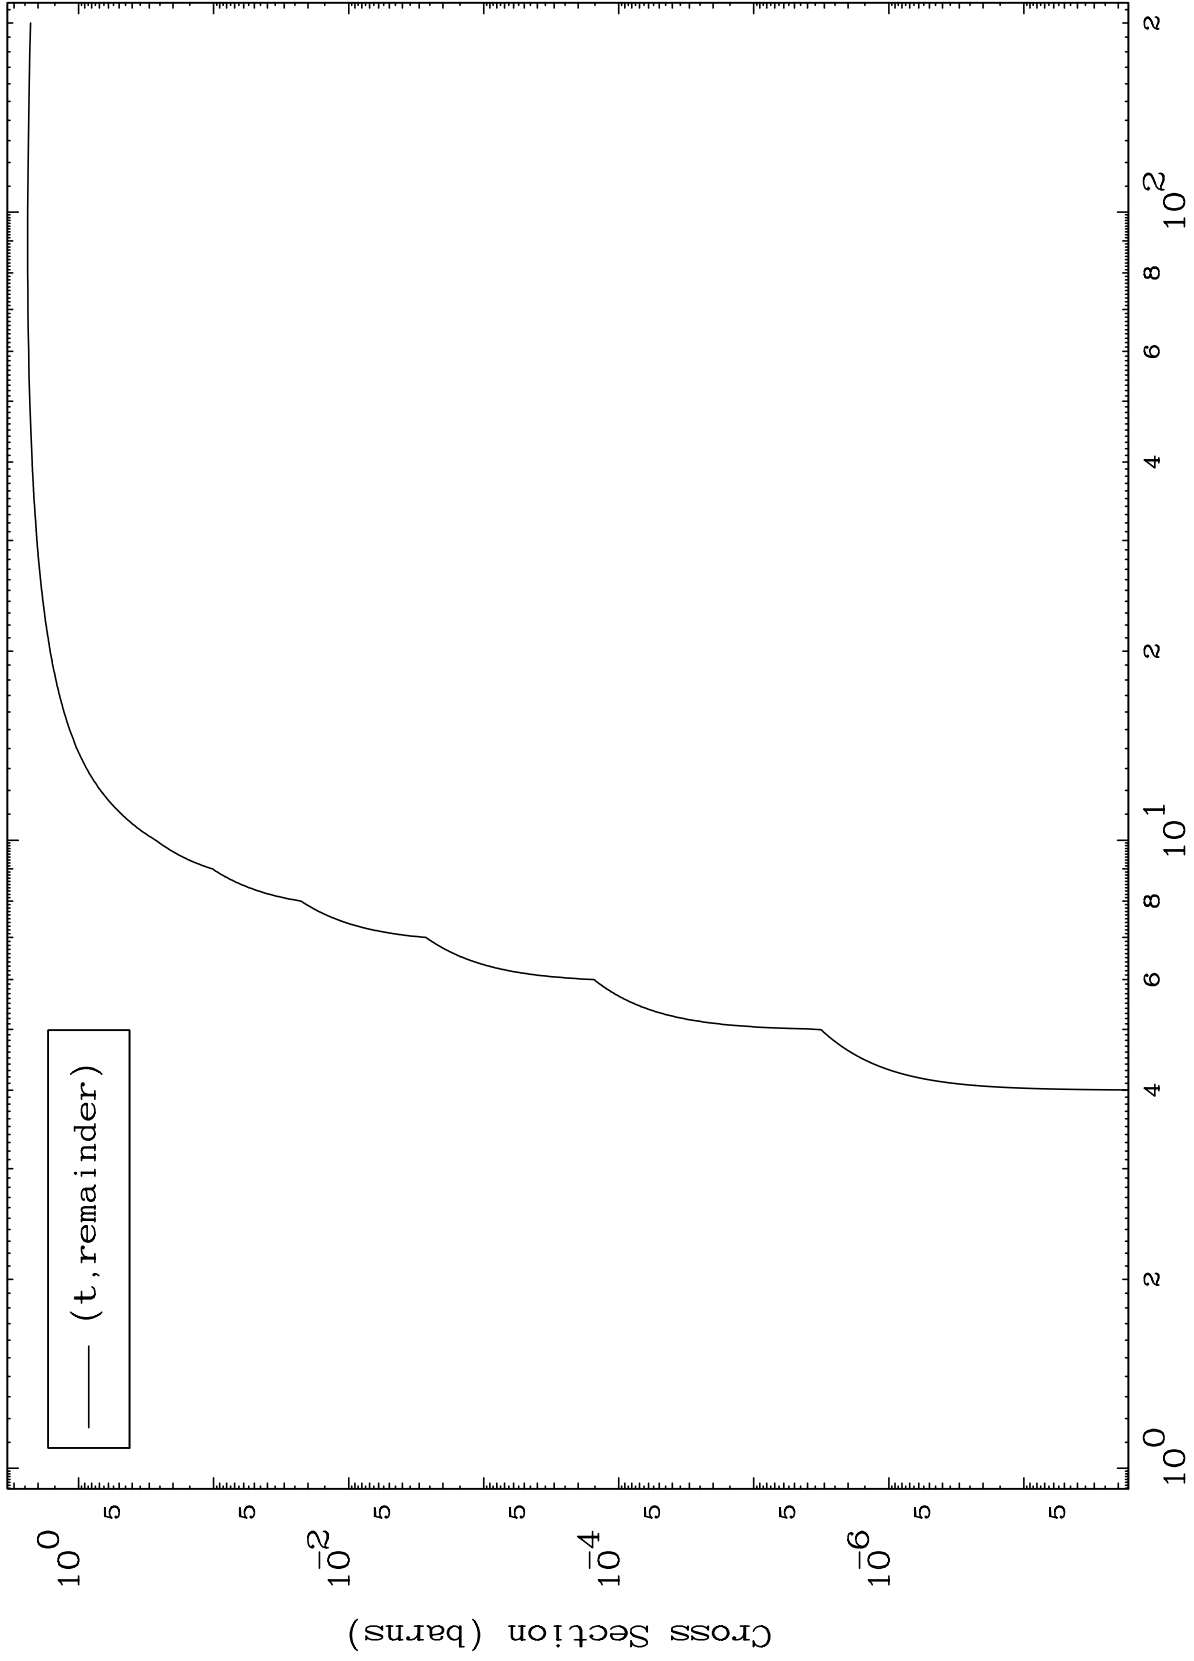

Press Mouse Button to Start

MAT 7101

Triton Major
0 Kelvin Cross Sections

71-Lu-167

Incident Energy (MeV)

71-Lu-167